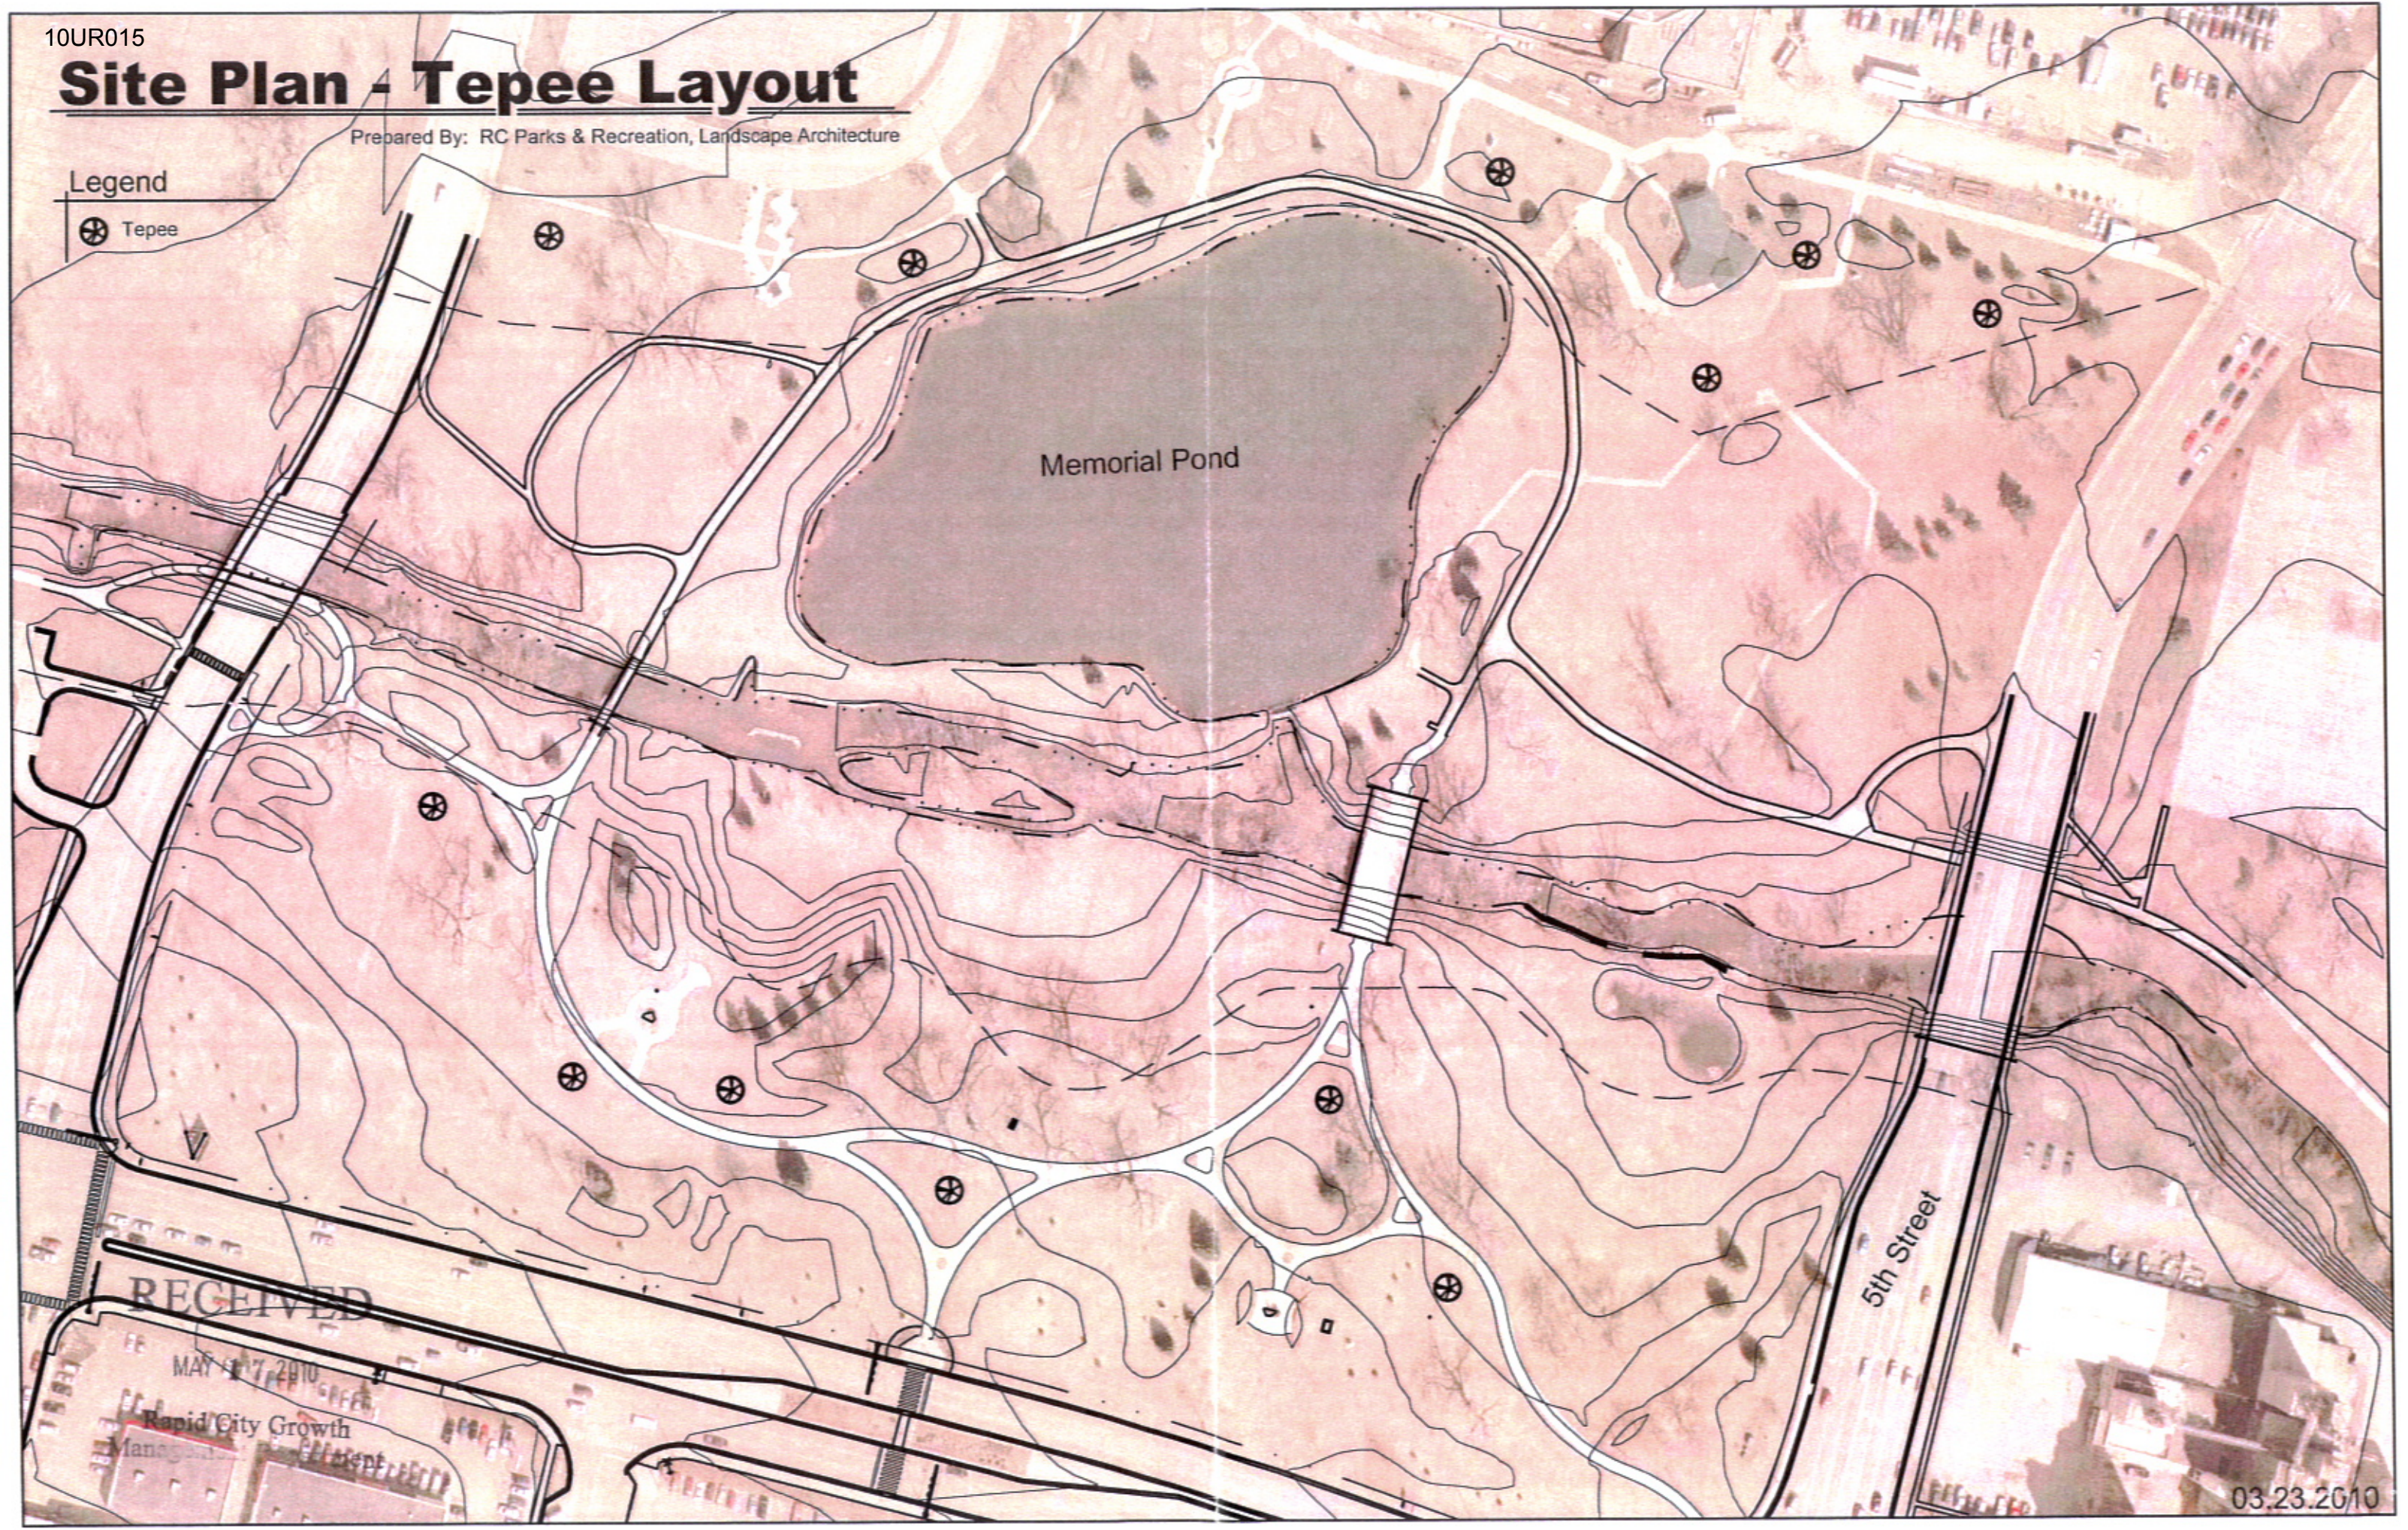

Site Plan - Tepee Layout

Prepared By: RC Parks & Recreation, Landscape Architecture

Legend

⊗ Tepee

Memorial Pond

5th Street

RECEIVED

MAY 17 2010