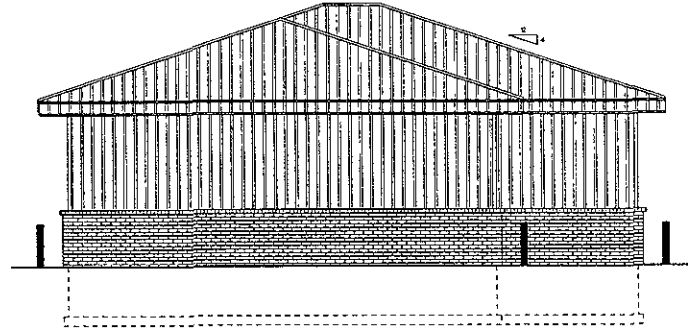

FRONT ELEVATION
Scale 1/4"=1'0"

LEFT ELEVATION
Scale 1/4"=1'0"

RIGHT ELEVATION
Scale 1/4"=1'0"

REAR ELEVATION
Scale 1/4"=1'0"

COPYRIGHT 2008 METTE HOME DESIGN UNAUTHORIZED USE OR REPRODUCTION OF THIS DRAWING IS EXPRESSLY PROHIBITED BY LAW	OWNER PROJECT	BILL BROWN CARWASH	DATE JULY 16, 2008 REVISION DATE
	DRAIN BY KEVIN D. HETTE PROJECT NUMBER 17 - 6103	METTE HOME DESIGN OFFICE 605 761 5000 CELL 605.381.4169 353 CHAMPA ST., SUITE 2, RAPID CITY, SD 57101	METTE HOME DESIGN 353 CHAMPA ST., SUITE 2, RAPID CITY, SD 57101

Front Elevation

Car Wash North Haines

Artistic Conception- Not For Construction

Imaged By: Visualize IT