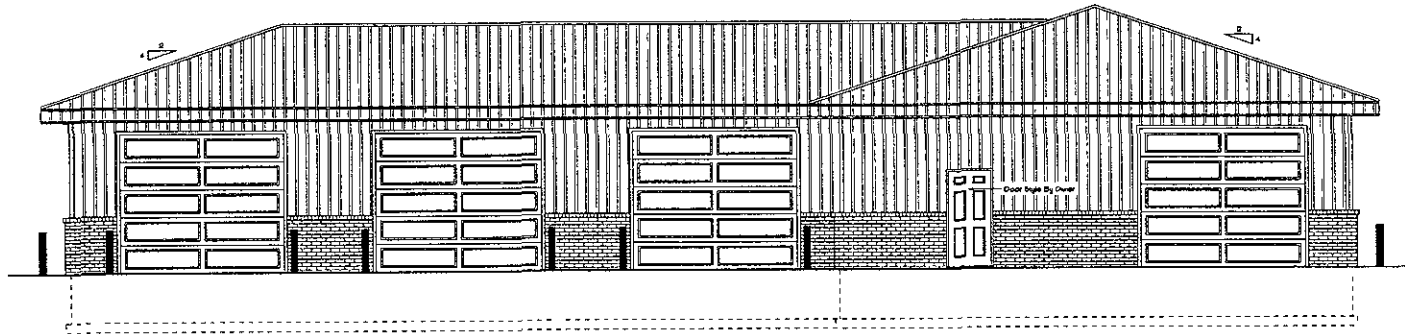

FRONT ELEVATION
Scale 1/4"=1'0"

LEFT ELEVATION
Scale 1/4"=1'0"

RIGHT ELEVATION
Scale 1/4"=1'0"

REAR ELEVATION
Scale 1/4"=1'0"

COPYRIGHT 2008 METTE HOME DESIGN UNAUTHORIZED USE OR REPRODUCTION OF THIS DRAWING IS EXPRESSLY PROHIBITED BY LAW	OWNER PROJECT	BILL BROWN CARWASH	DATE JULY 16, 2008 REVISION DATE
	DRAIN BY KEVIN D. HETTE PROJECT NUMBER 17 - 6103	METTE HOME DESIGN OFFICE 605 761 5000 CELL 605.381.4169 353 CHAMPA ST., SUITE 2, RAPID CITY, SD 57101	METTE HOME DESIGN 353 CHAMPA ST., SUITE 2, RAPID CITY, SD 57101

Front Elevation

Car Wash North Haines

Artistic Conception- Not For Construction

Imaged By: Visualize IT