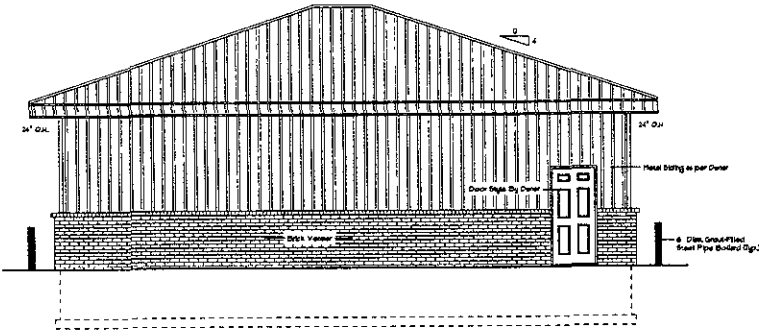

FRONT ELEVATION
Scale 1/4"=1'0"

LEFT ELEVATION
Scale 1/4"=1'0"

RIGHT ELEVATION
Scale 1/4"=1'0"

REAR ELEVATION
Scale 1/4"=1'0"

COPYRIGHT 2008 METTE HOME DESIGN UNAUTHORIZED USE OR REPRODUCTION OF THIS DRAWING IS EXPRESSLY PROHIBITED BY LAW	OWNER PROJECT	BILL BROWN CARWASH	DATE JULY 16, 2008 REVISION DATE
	DRAIN BY KEVIN D. HETTE PROJECT NUMBER 17 - 6103	METTE HOME DESIGN OFFICE 605 761 5000 CELL 605.381.4169 353 CHAMPA ST., SUITE 2, RAPID CITY, SD 57101	METTE HOME DESIGN 353 CHAMPA ST., SUITE 2, RAPID CITY, SD 57101

Front Elevation

Car Wash North Haines

Artistic Conception- Not For Construction

Imaged By: Visualize IT