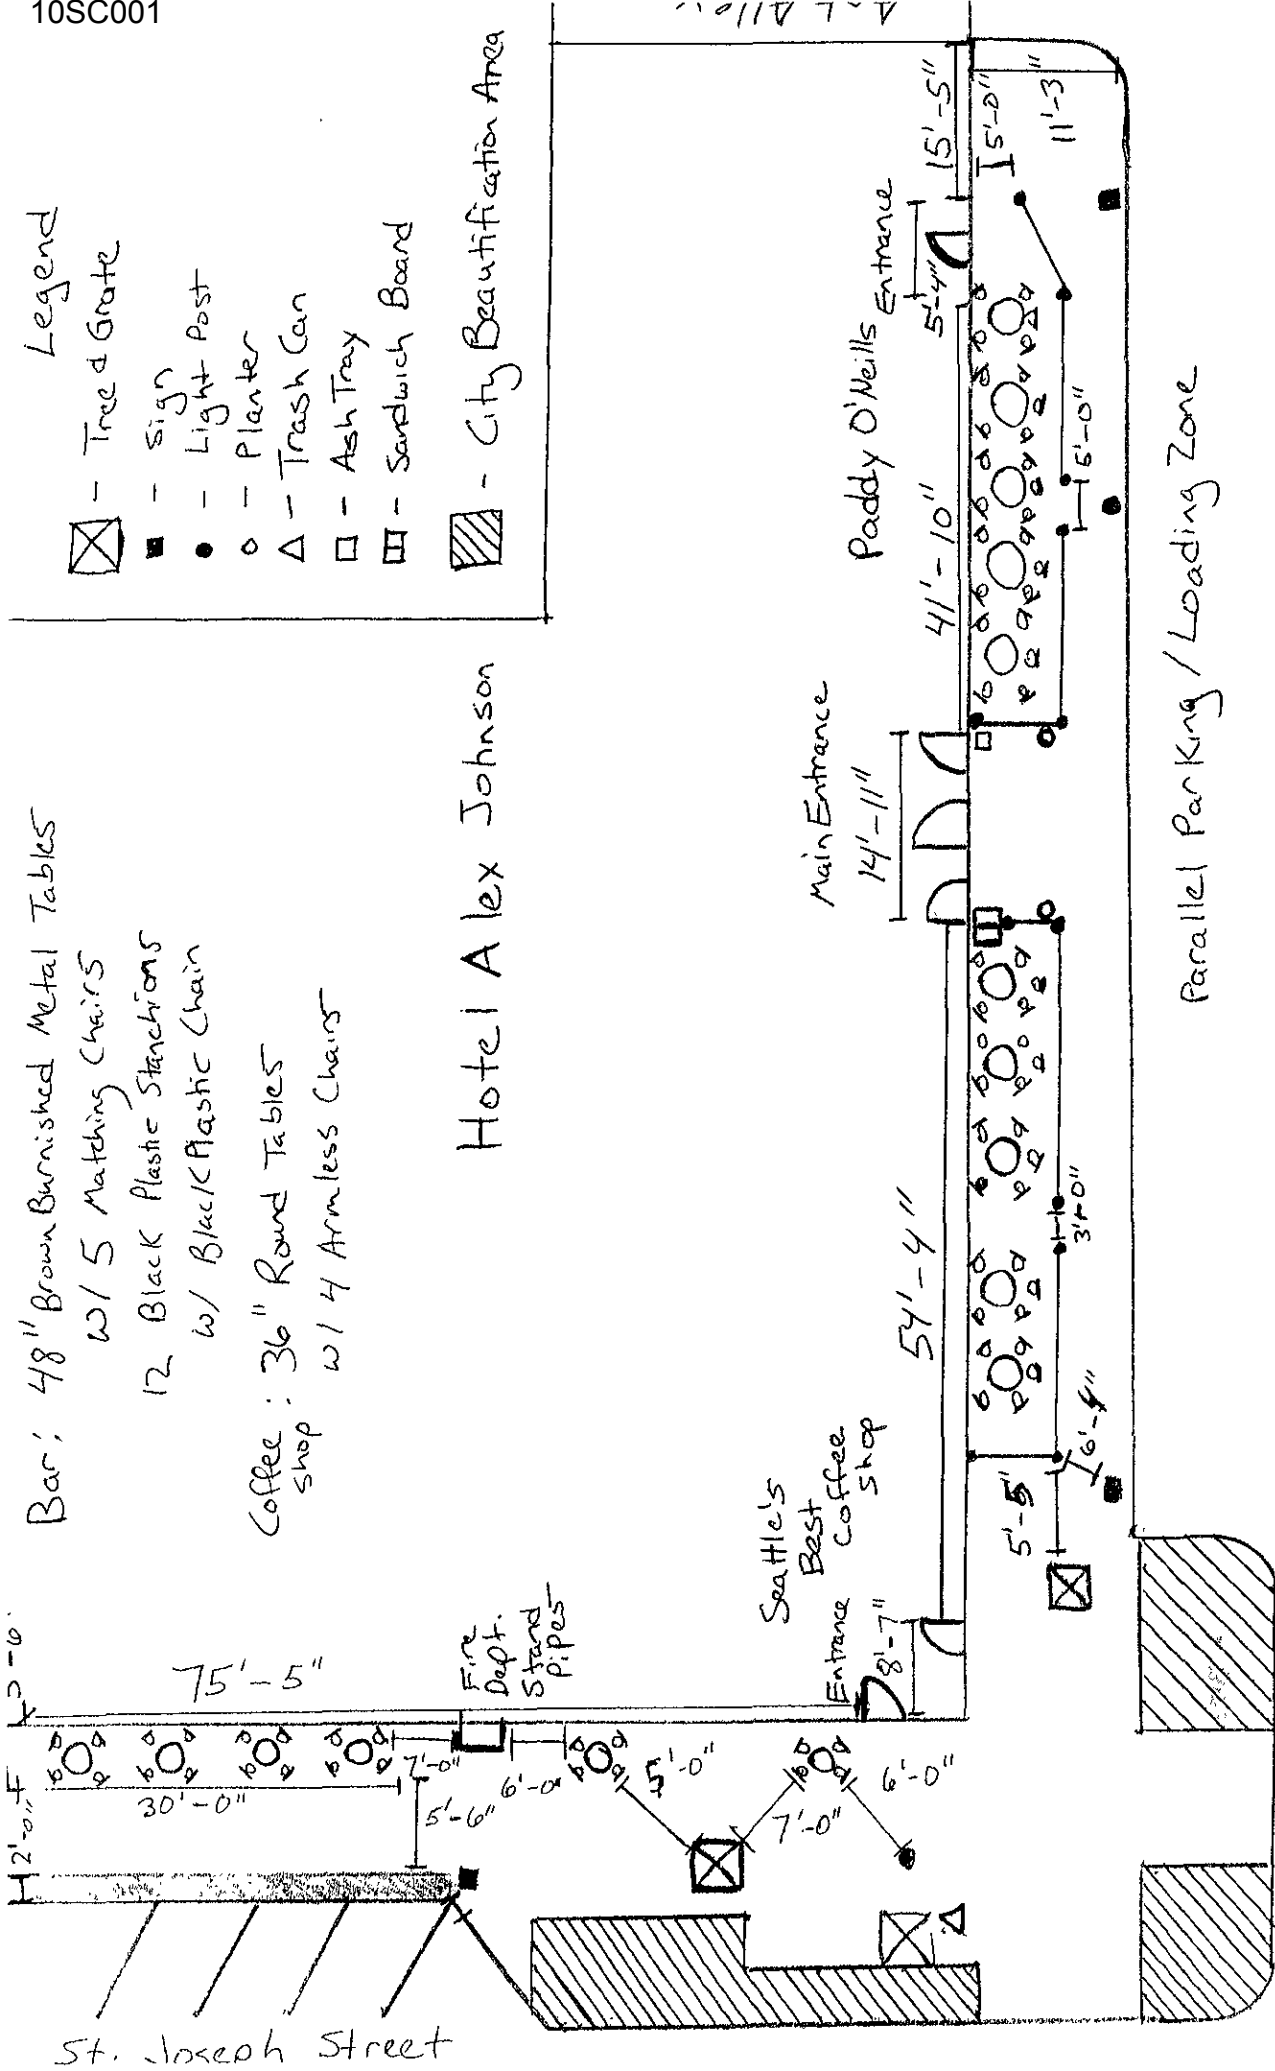

Bar: 48" Brown Burnished Metal Tables
 w/ 5 Matching Chairs
 12 Black Plastic Stanchions
 w/ Black Plastic Chain
 Coffee: 36" Round Tables
 w/ 4 Armless Chairs

Hotel Alex Johnson

- Legend
- ☒ - Tree & Grate
 - - Sign
 - - Light Post
 - - Planter
 - △ - Trash Can
 - - Ash Tray
 - ▣ - Sandwich Board
 - ▨ - City Beautification Area

Hotel Alex Johnson
 Rapid City, SD 57701
 1" = 15'-0" North