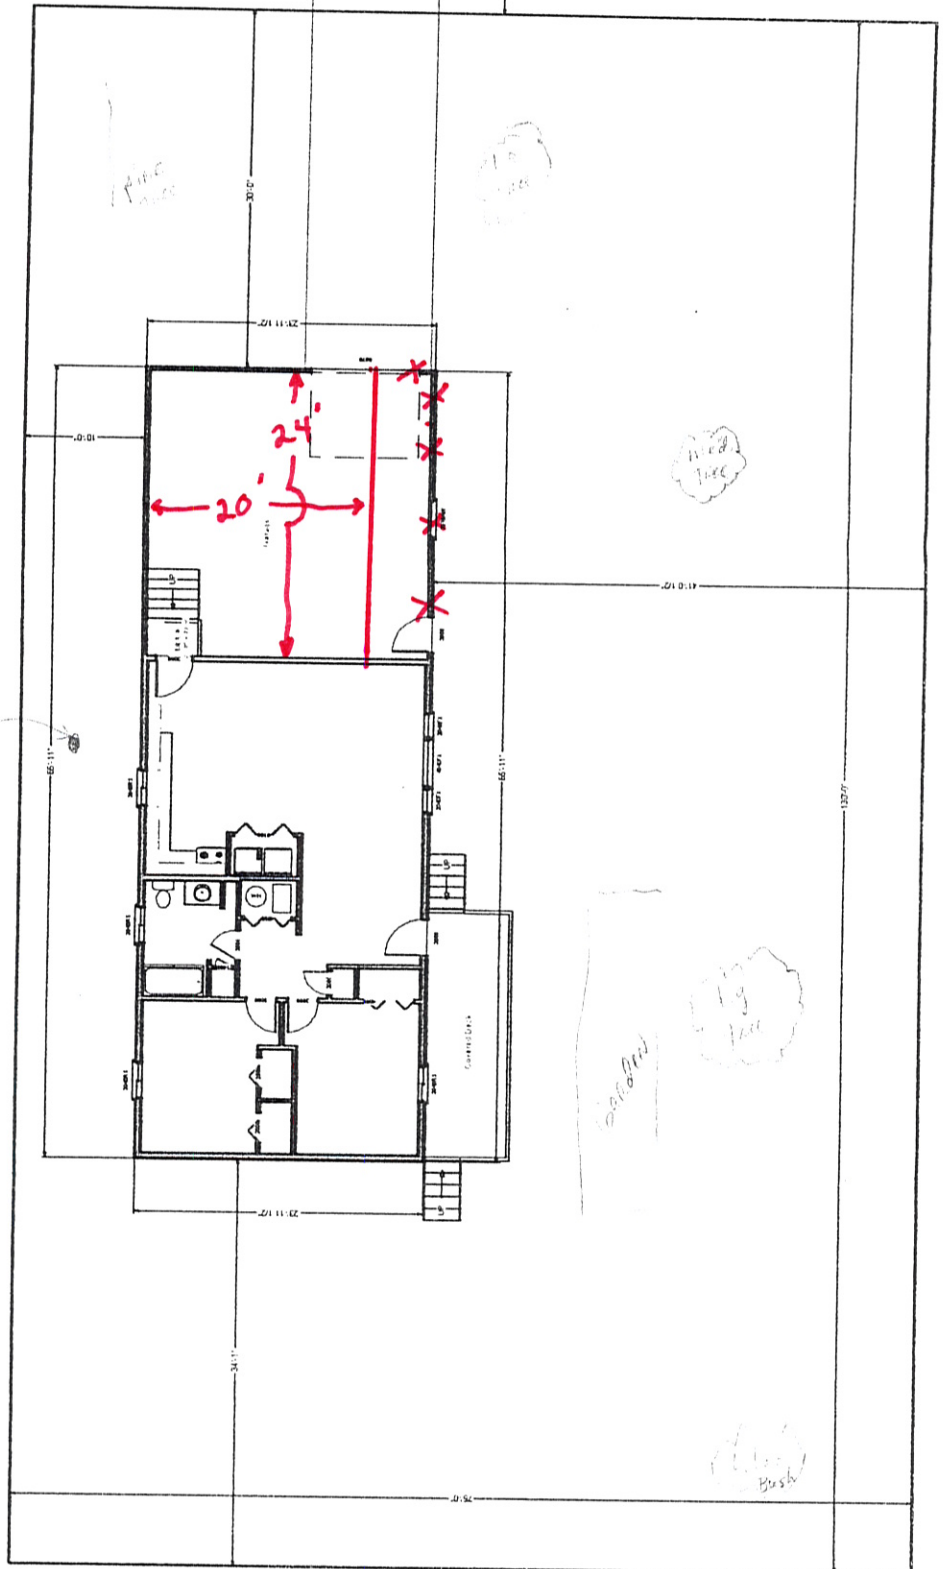

Scale
1/8" = 2'

Cactus Dr.

FINAL

RECEIVED

AUG 17 2009

Rapid City Growth
Management Department

RECEIVED

NOV 10 2009