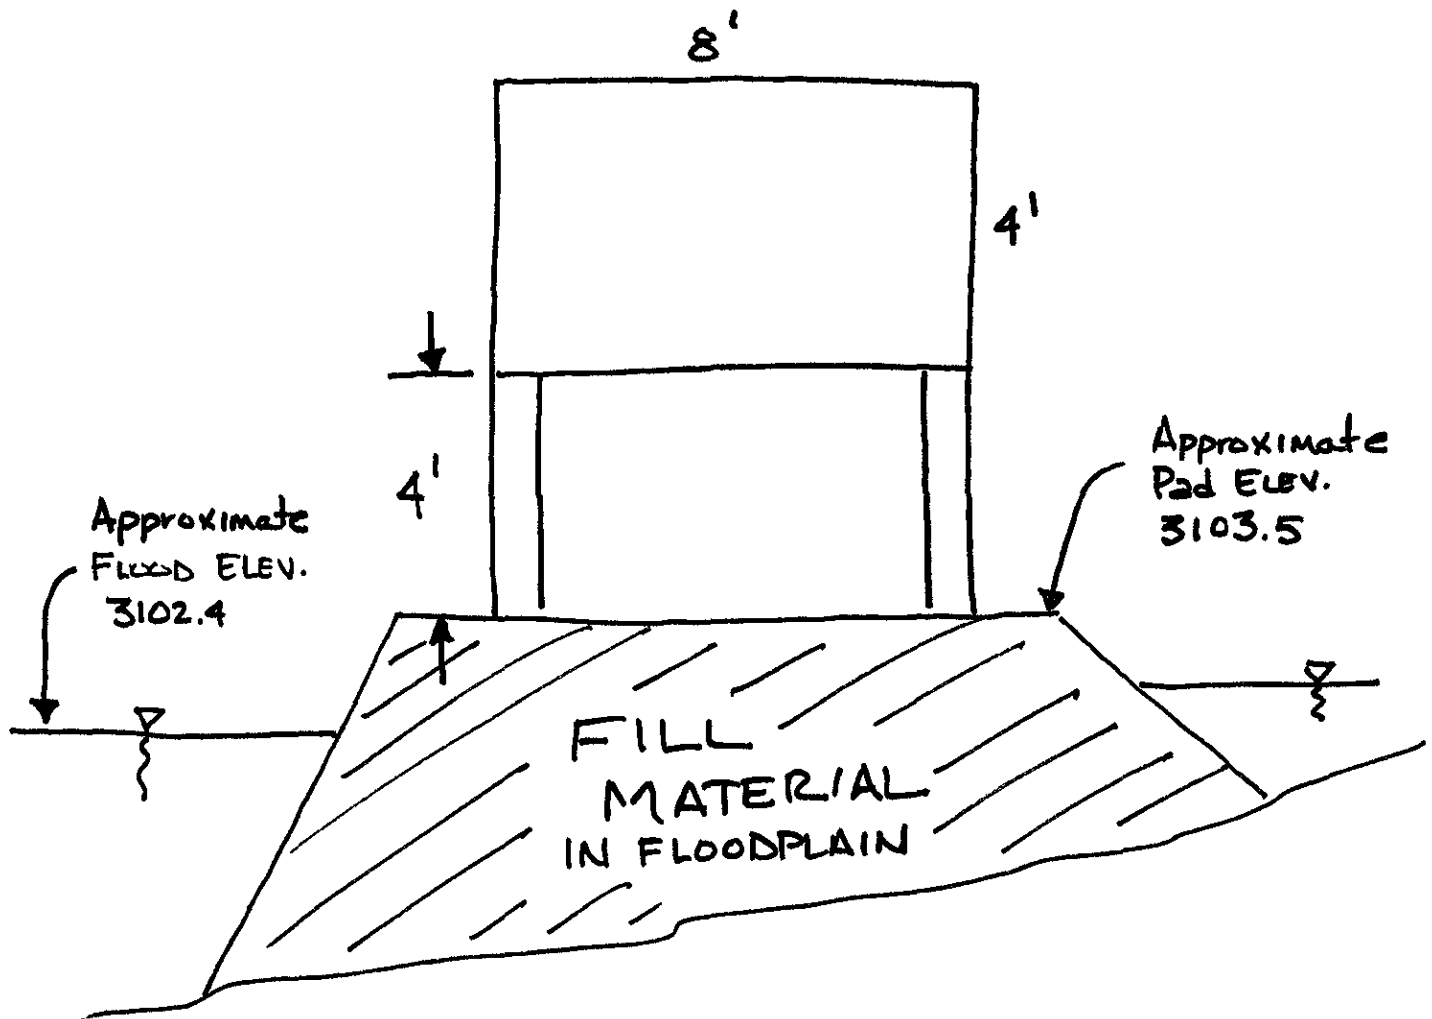

FOUR FRONT DESIGN INC.

Project	Computed	Date
Subject	Checked	Date
Task	Sheet	Of

- TEMPORARY SIGN
- ESTIMATED SIZE 8' x 4'
- PROPOSED AS WOOD CONSTRUCTION
- SIGN TO SHOW - " FUTURE HOME OF ...
 - LIST OF GROUPS, DESIGN TEAM, CITY
 - PROPOSED LAYOUT OF SITE