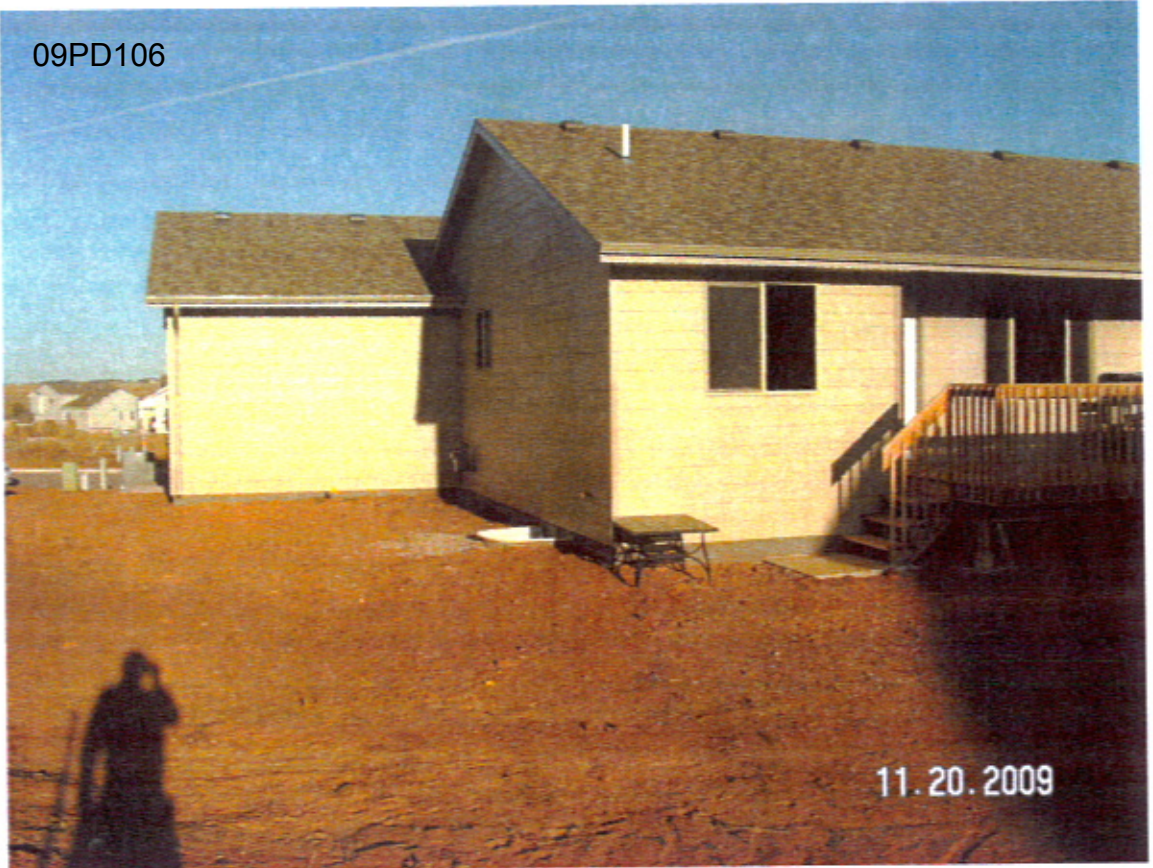

West Side Yard

Rapid City Growth
Management Department

6515 Northwest Corner

RECEIVED

NOV 19 3 2009

Rapid City Growth
Management Department

11.20.2009

Downspout at northwest garage corner

11.20.2009

6515 Southwest Corner

09PD106

RECEIVED

DEC 03 2009

Rapid City Growth
Management

6515 Front

RECEIVED