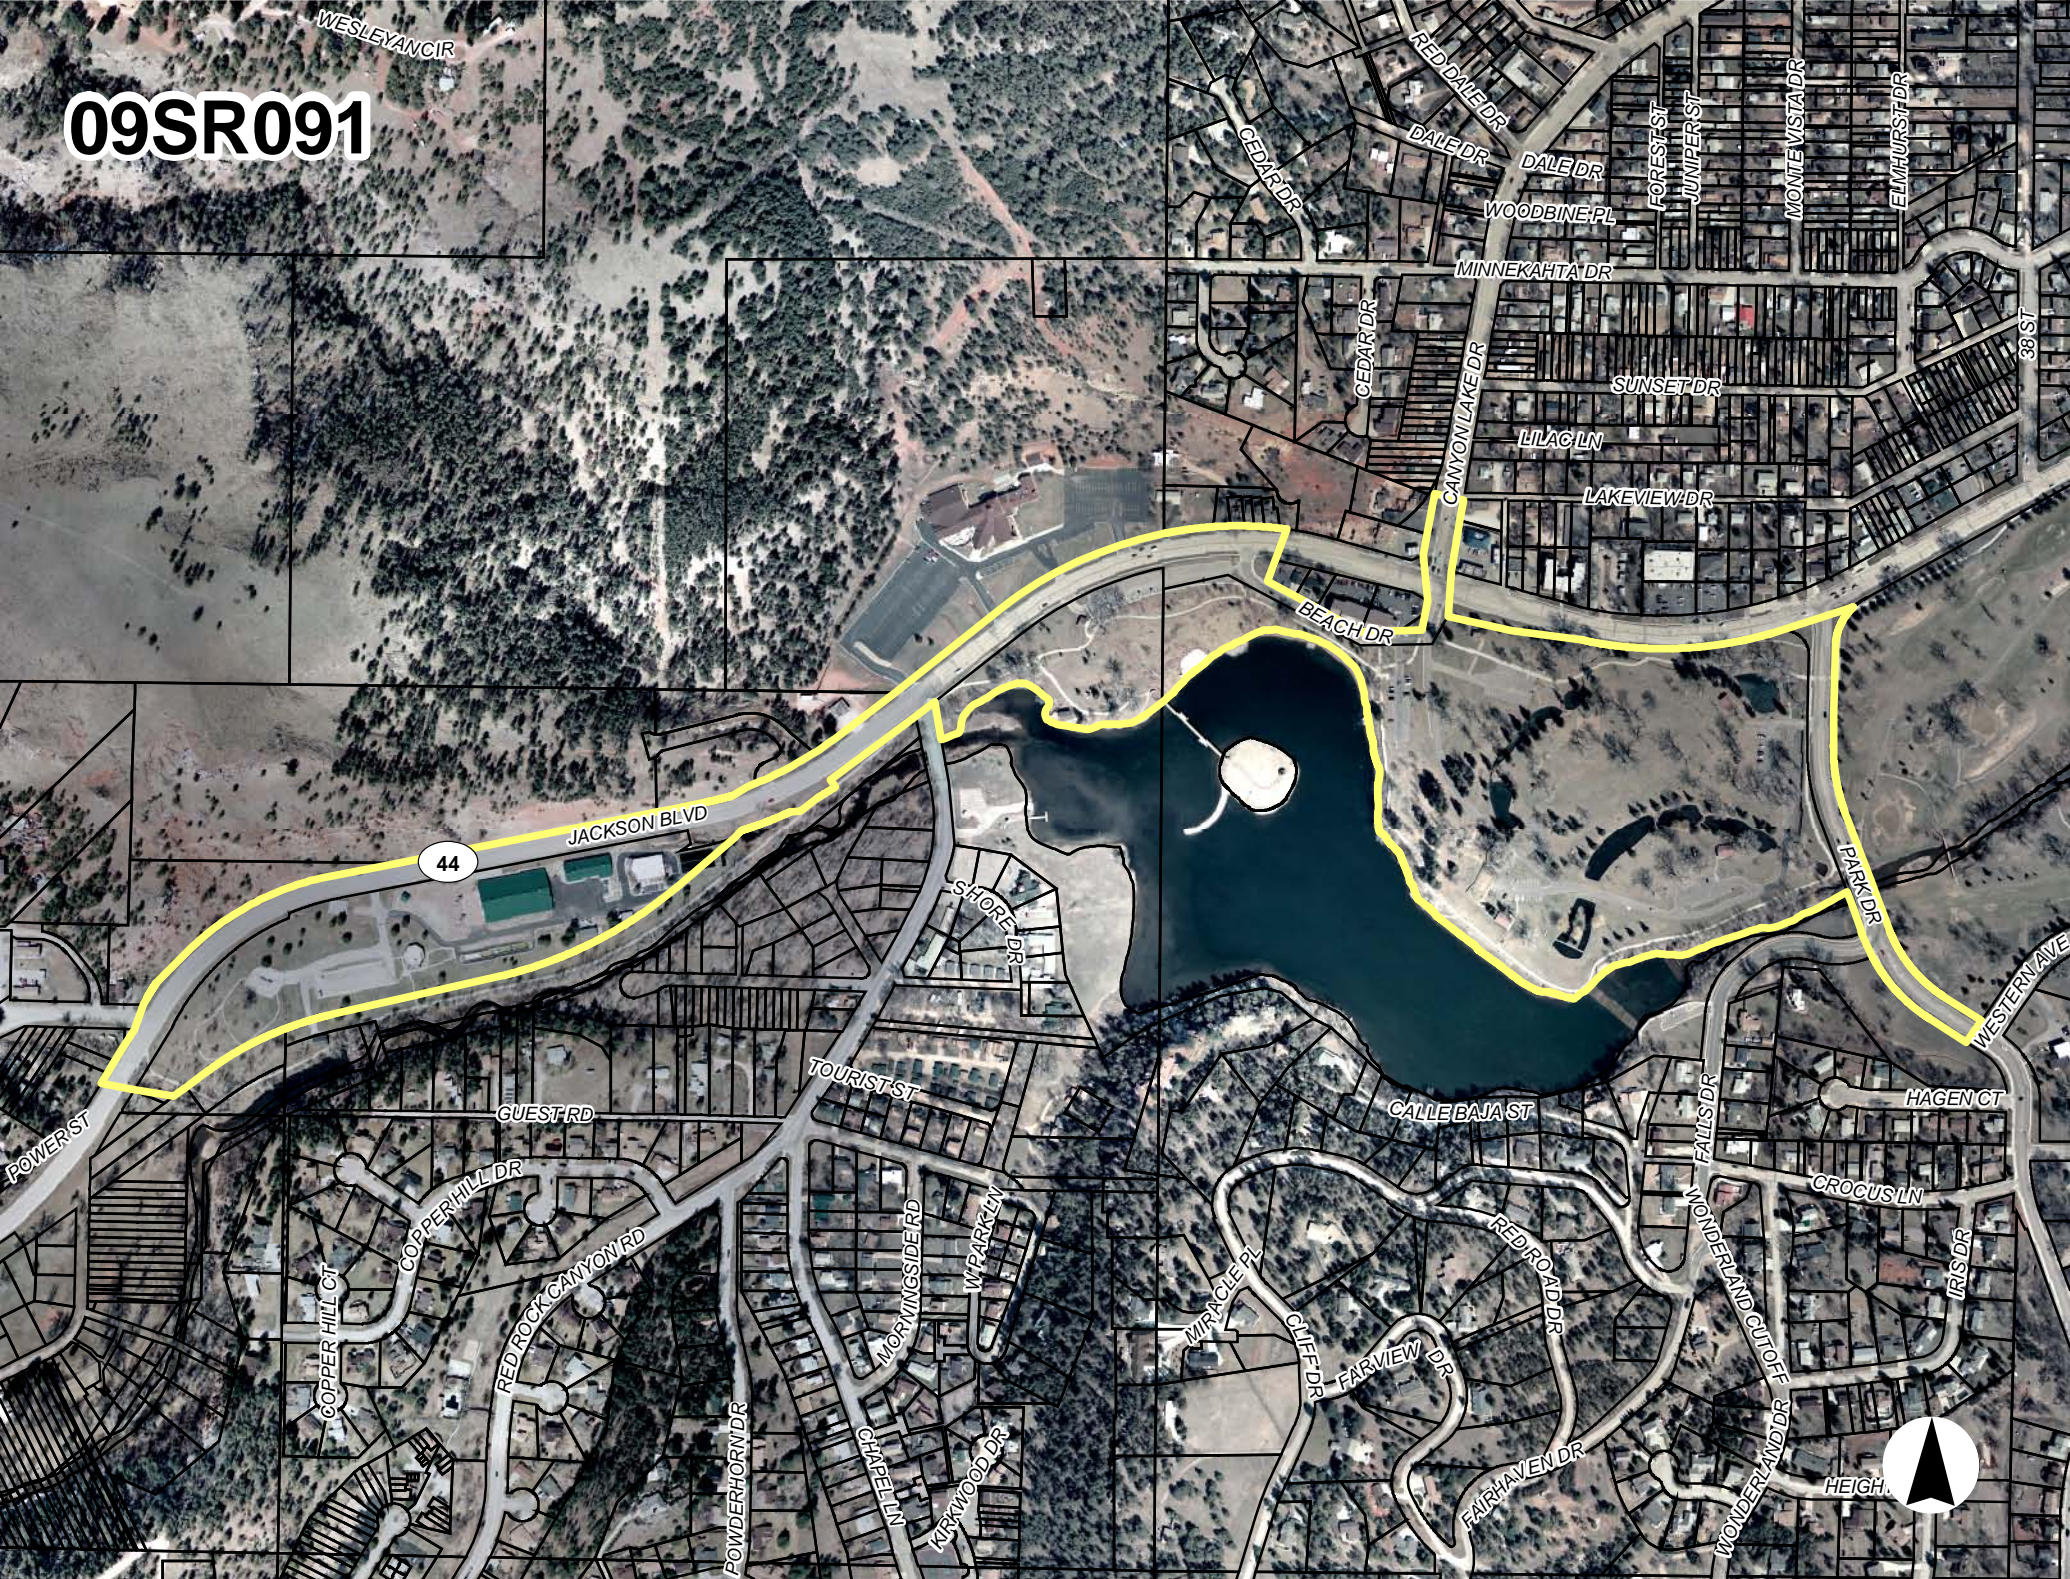

09SR091

WESLEYAN CIR

REDDALE DR

CEDAR DR

DALE DR

DALE DR

WOODBINE PL

MINNEKAHTA DR

CEDAR DR

CANYON LAKE DR

SUNSET DR

LILAC LN

LAKEVIEW DR

BEACH DR

PARK DR

WESTERN AVE

JACKSON BLVD

44

SHORE DR

TOURIST ST

CALLE BAJA ST

HAGEN CT

GUEST RD

COPPER HILL DR

COPPER HILL CT

RED ROCK CANYON RD

POWDERHORN DR

CHAPELN

KIRKWOOD DR

MORNINGSIDER

W PARK LN

MIRACLE PL

CHIEF DR

FARVIEW DR

FAIRHAVEN DR

RED ROAD DR

FALLS DR

WONDERLAND CUTOFF

CROCUS LN

IRIS DR

HEIGH