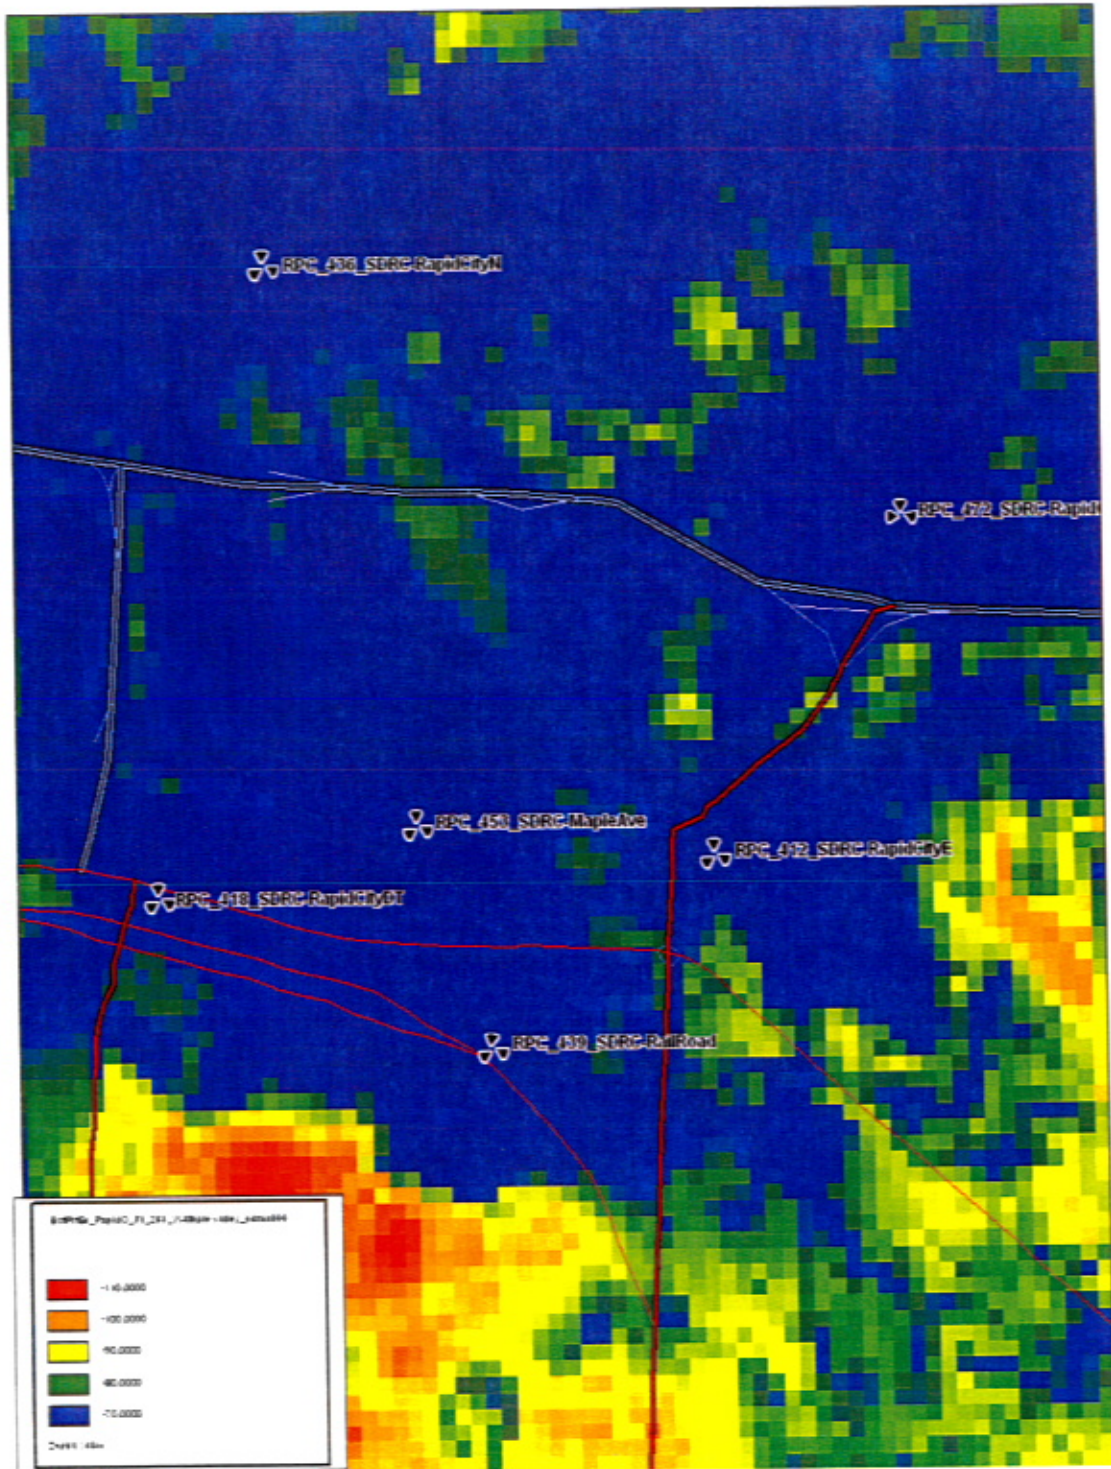

SDRC_Maple Avenue: Signal Strength without Site on Air

SDRC_Maple Avenue: Signal Strength with Site on Air

09SR089

SDRC_Maple Avenue: Best Server without Site on Air

SDRC_Maple Avenue: Best Server with Site on Air