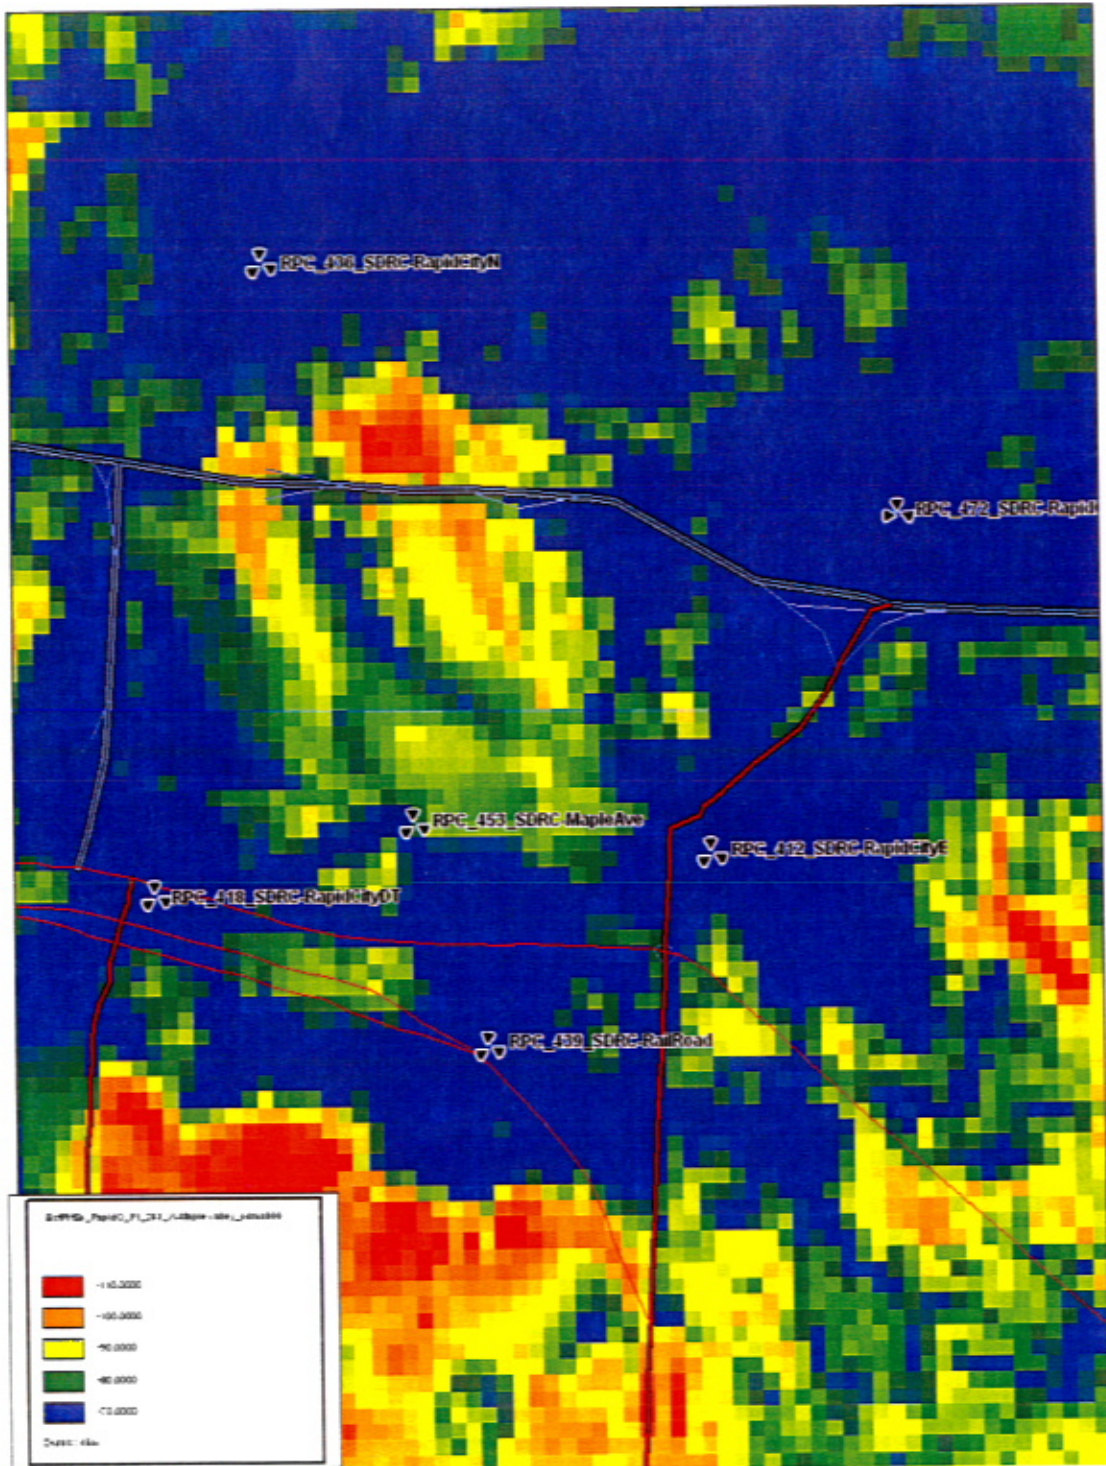

SDRC_Maple Avenue: Signal Strength without Site on Air

SDRC_Maple Avenue: Signal Strength with Site on Air

09SR089

SDRC_Maple Avenue: Best Server without Site on Air

SDRC_Maple Avenue: Best Server with Site on Air