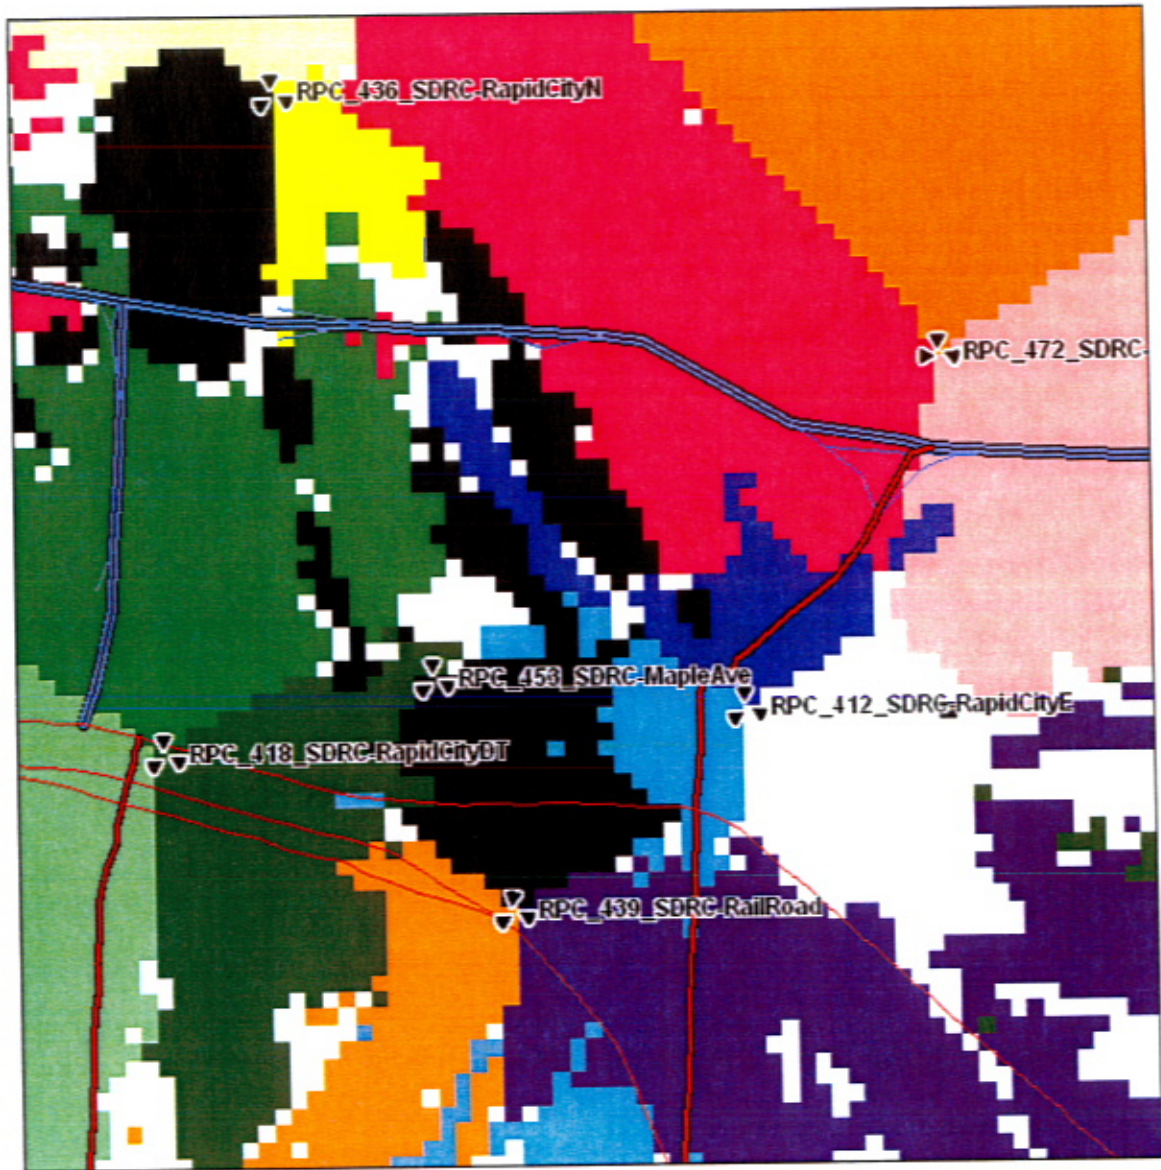

SDRC_Maple Avenue: Signal Strength without Site on Air

SDRC_Maple Avenue: Signal Strength with Site on Air

09SR089

SDRC_Maple Avenue: Best Server without Site on Air

SDRC_Maple Avenue: Best Server with Site on Air