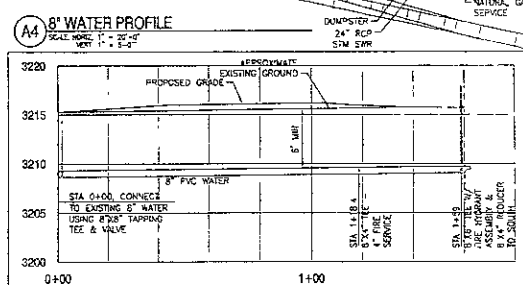

TSP
To Solve. To Build. Together.

TSP Inc.
800 Kansas City Street
Rapid City, SD 57701
phone: (605) 343-6102
fax: (605) 343-1170
www.tspinc.com

Architecture
Engineering
Construction

CONSULTANTS

PROJECT TITLE

Tuscany Square Shopping Center
Rapid City, South Dakota

DATE

11/20/23

CONTRACT HOLDER #

042023-03

CONSULTANT #

001

DESIGNED BY

TSP

CHECKED BY

TSP

DATE

11/20/23

SITE LAYOUT

C-101