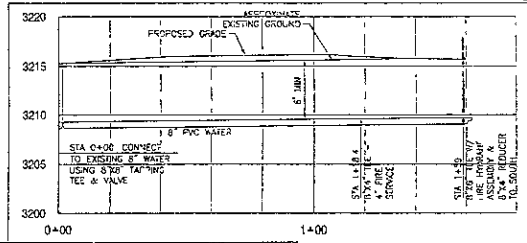

Proposed

500
500
500
500
500
500
178
30
207
7660

Big Lot Back

A4 8" WATER PROFILE
SCALE: HORIZ 1" = 30'-0"
VERT 1" = 3'-0"

TSP
To Serve To Exceed Expectations

TSP Inc
600 Kansas City Street
Rapid City, SD 57701