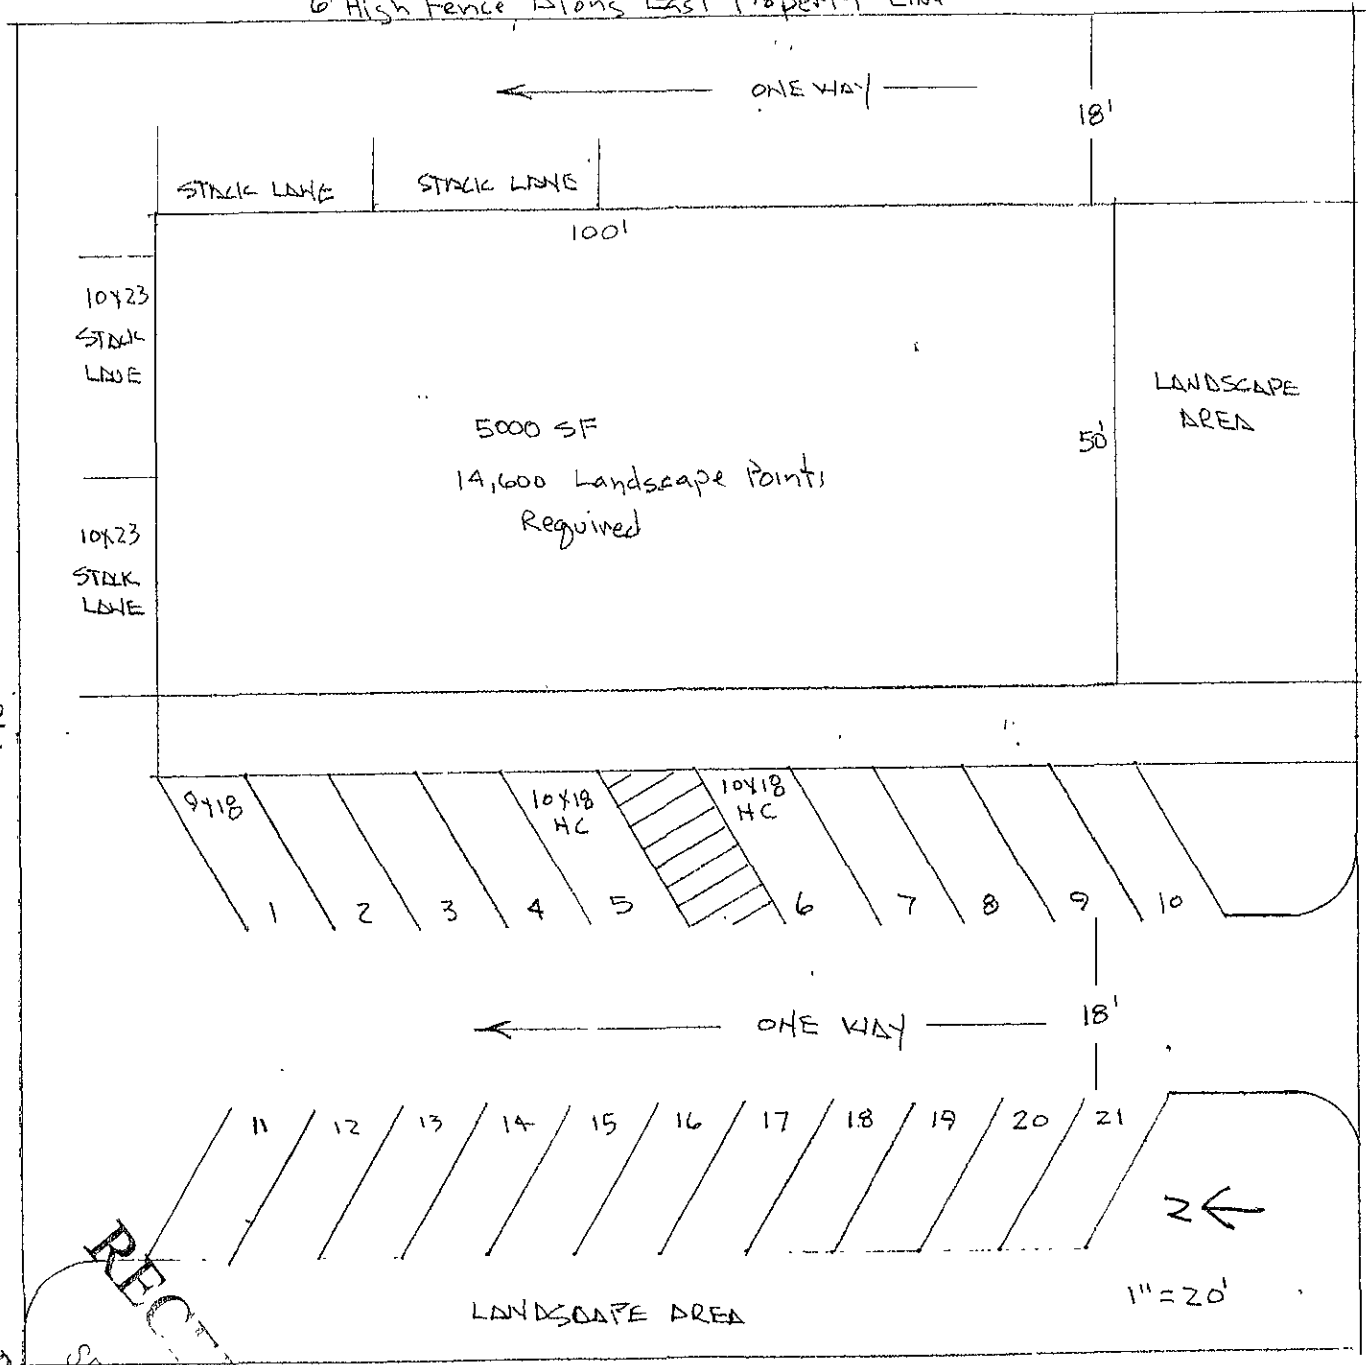

140'
6' High Fence Along East Property Line

ALLEY

SAINT CLOUD

RECEIVED
 SEP 11 2009
 Rapid Growth
 Management Department

MT RUSHMORE RD