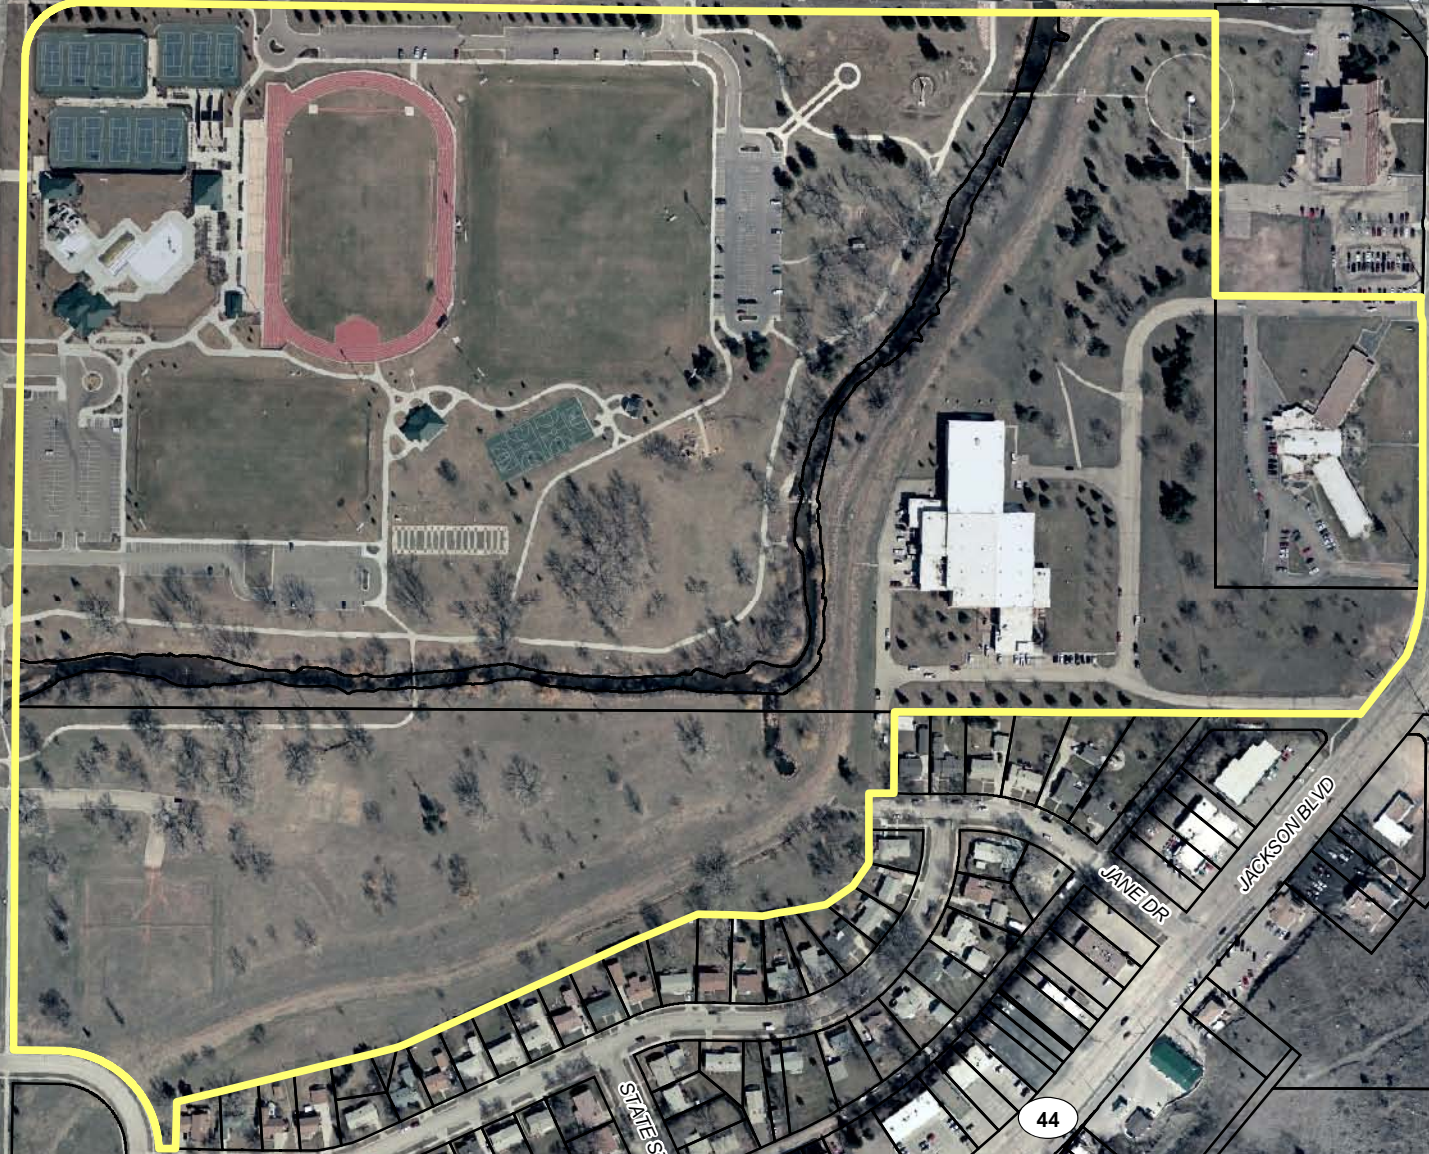

09SR073

PLUM TREE LN
HARTER DR
DAKOTA DR
CANYON LAKE DR

PLOOF DR

MOUNTAIN VIEW RD

W FULTON ST

CLARK ST

SHERIDAN LAKE RD

JANE DR

JACKSON BLVD

44

JANET ST

STATE ST

JUDY AVE