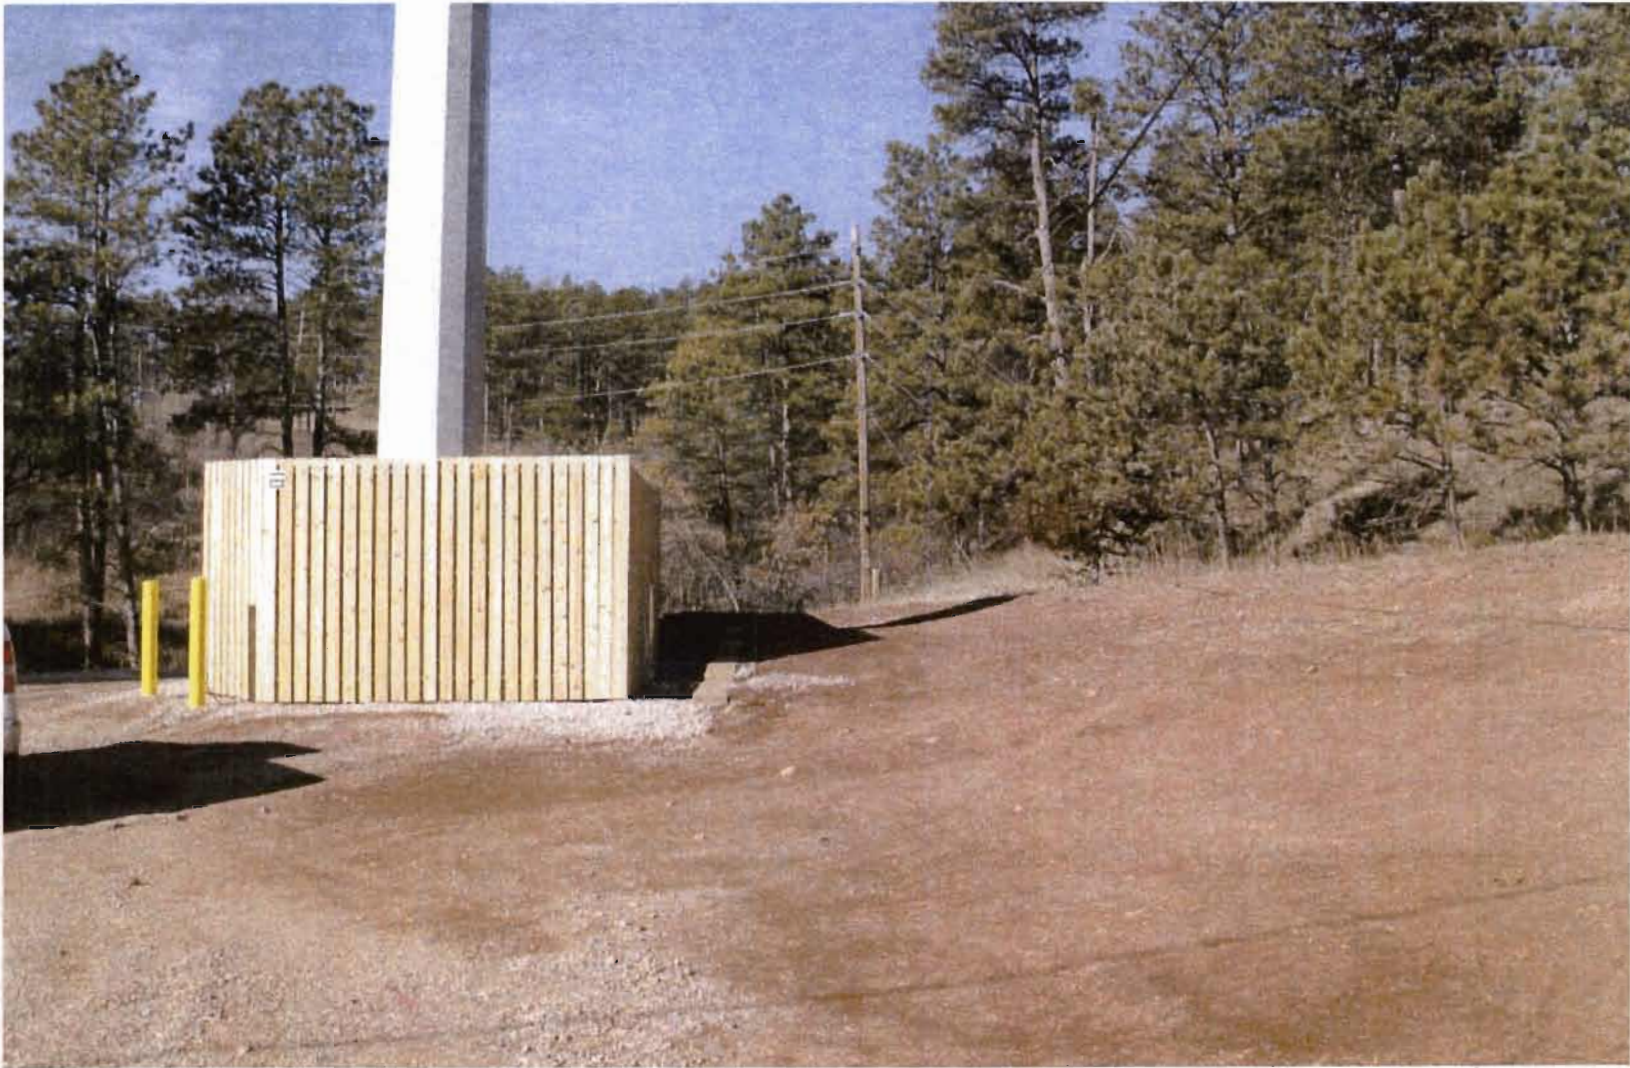

View looking southwest at the Verizon Wireless monopole/flag pole along Jackson Boulevard.

RECEIVED

APR 6 2009

Rapid City Growth
Management Department

The wooden fence that encloses the base of the Verizon Wireless flag pole.

RECEIVED

APR 0 - 2009

Rapid City Growth
Management Department

View of the brick communications shelter located just south of the monopole.

RECEIVED
APR 03 2009
Rapid City Growth
Management Department

View looking northwest at the base of the monopole.

RECEIVED
APR 6 2009
Rapid City Growth
Management Department

The berm on the west side of the communications shelter.

RECEIVED

APR 0 2009

Rapid City Growth
Management Department

RECEIVED

APR 07 2009

Rapid City Growth
Management Department

A view of the area on the north and west sides of the flag pole/monopole site.