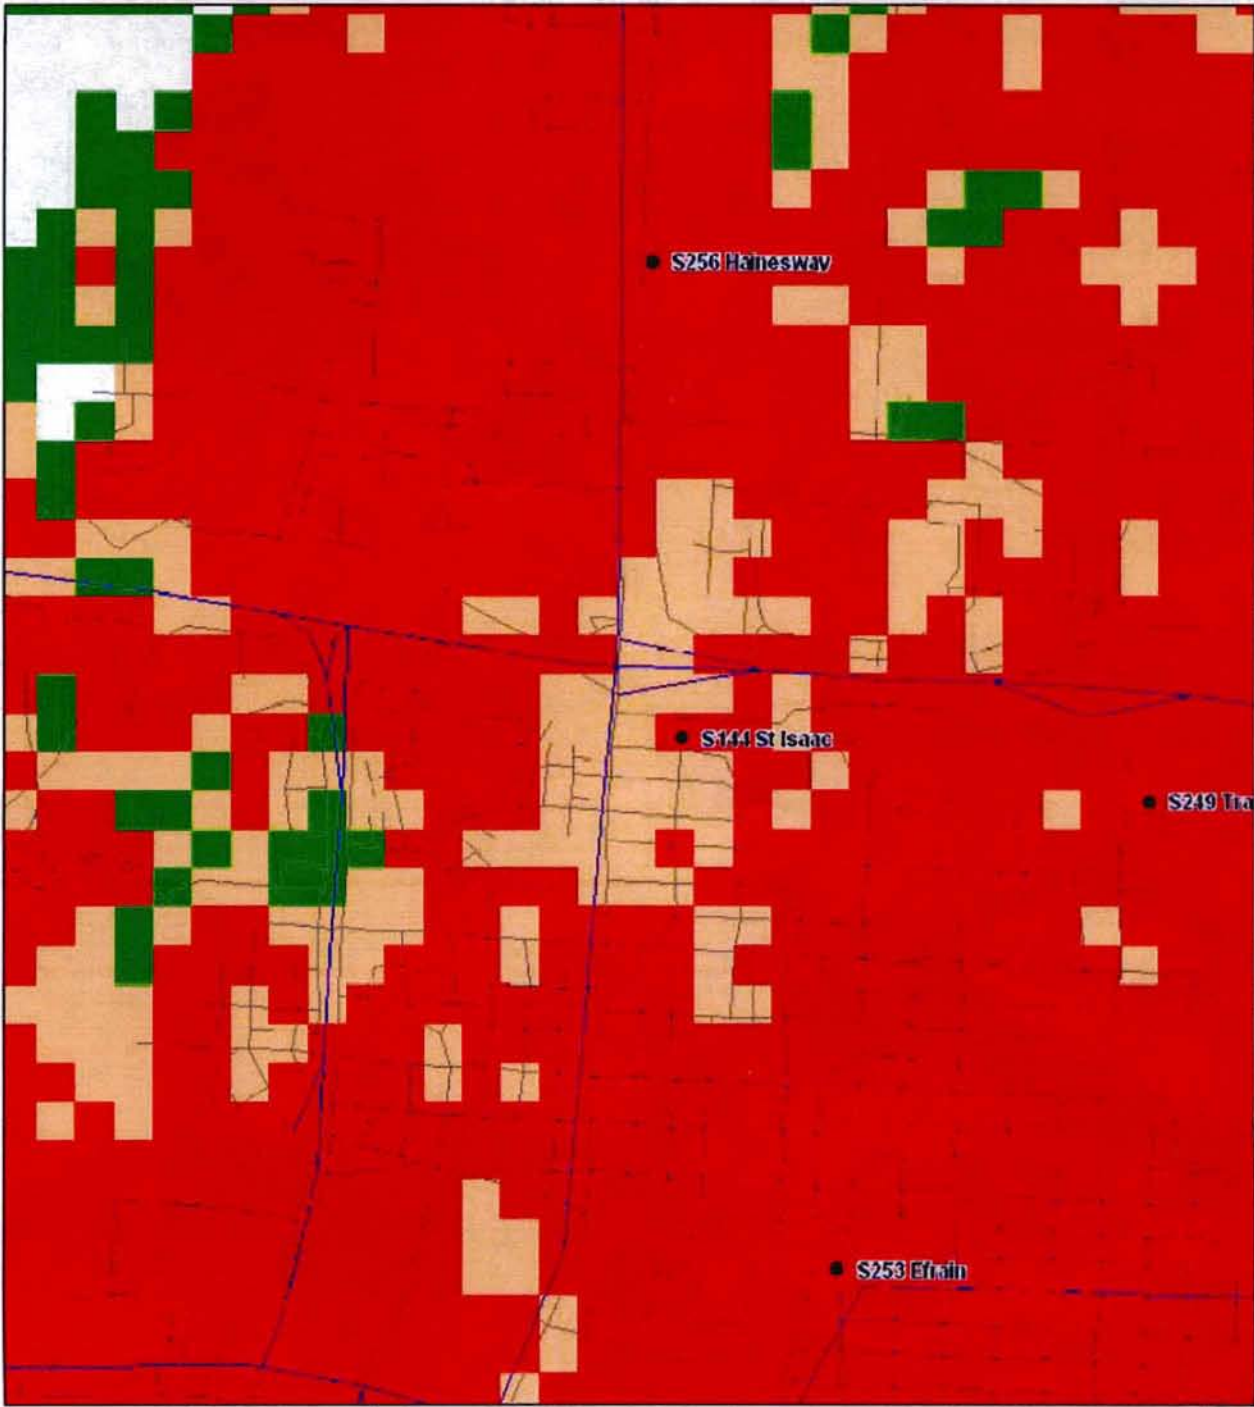

PROPAGATION (COVERAGE) MAP - WITHOUT THE ST. ISSAC SITE (WRIGHT STREET)

RECEIVED

JUL 16 2009

Rapid City Growth Management Department

PROPAGATION (COVERAGE) MAP - WITH THE ST. ISSAC SITE (WRIGHT STREET)

RECEIVED