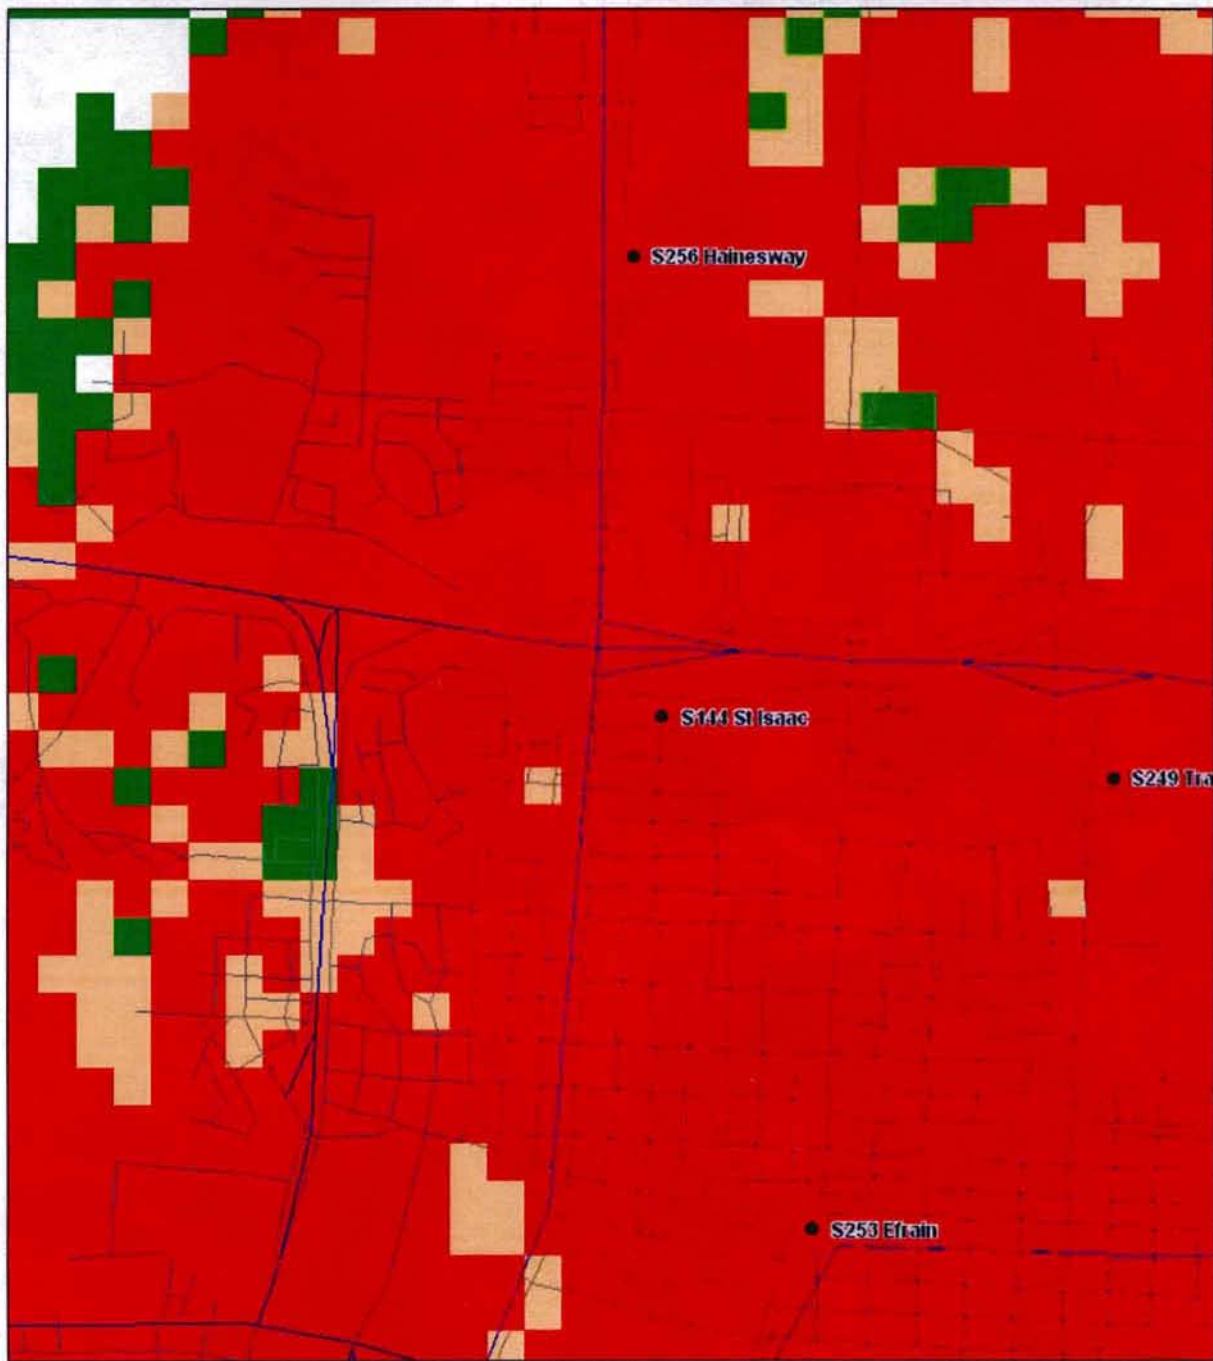

PROPAGATION (COVERAGE) MAP - WITHOUT THE ST. ISSAC SITE (WRIGHT STREET)

RECEIVED

JUL 16 2009

Rapid City Growth Management Department

PROPAGATION (COVERAGE) MAP - WITH THE ST. ISSAC SITE (WRIGHT STREET)

RECEIVED