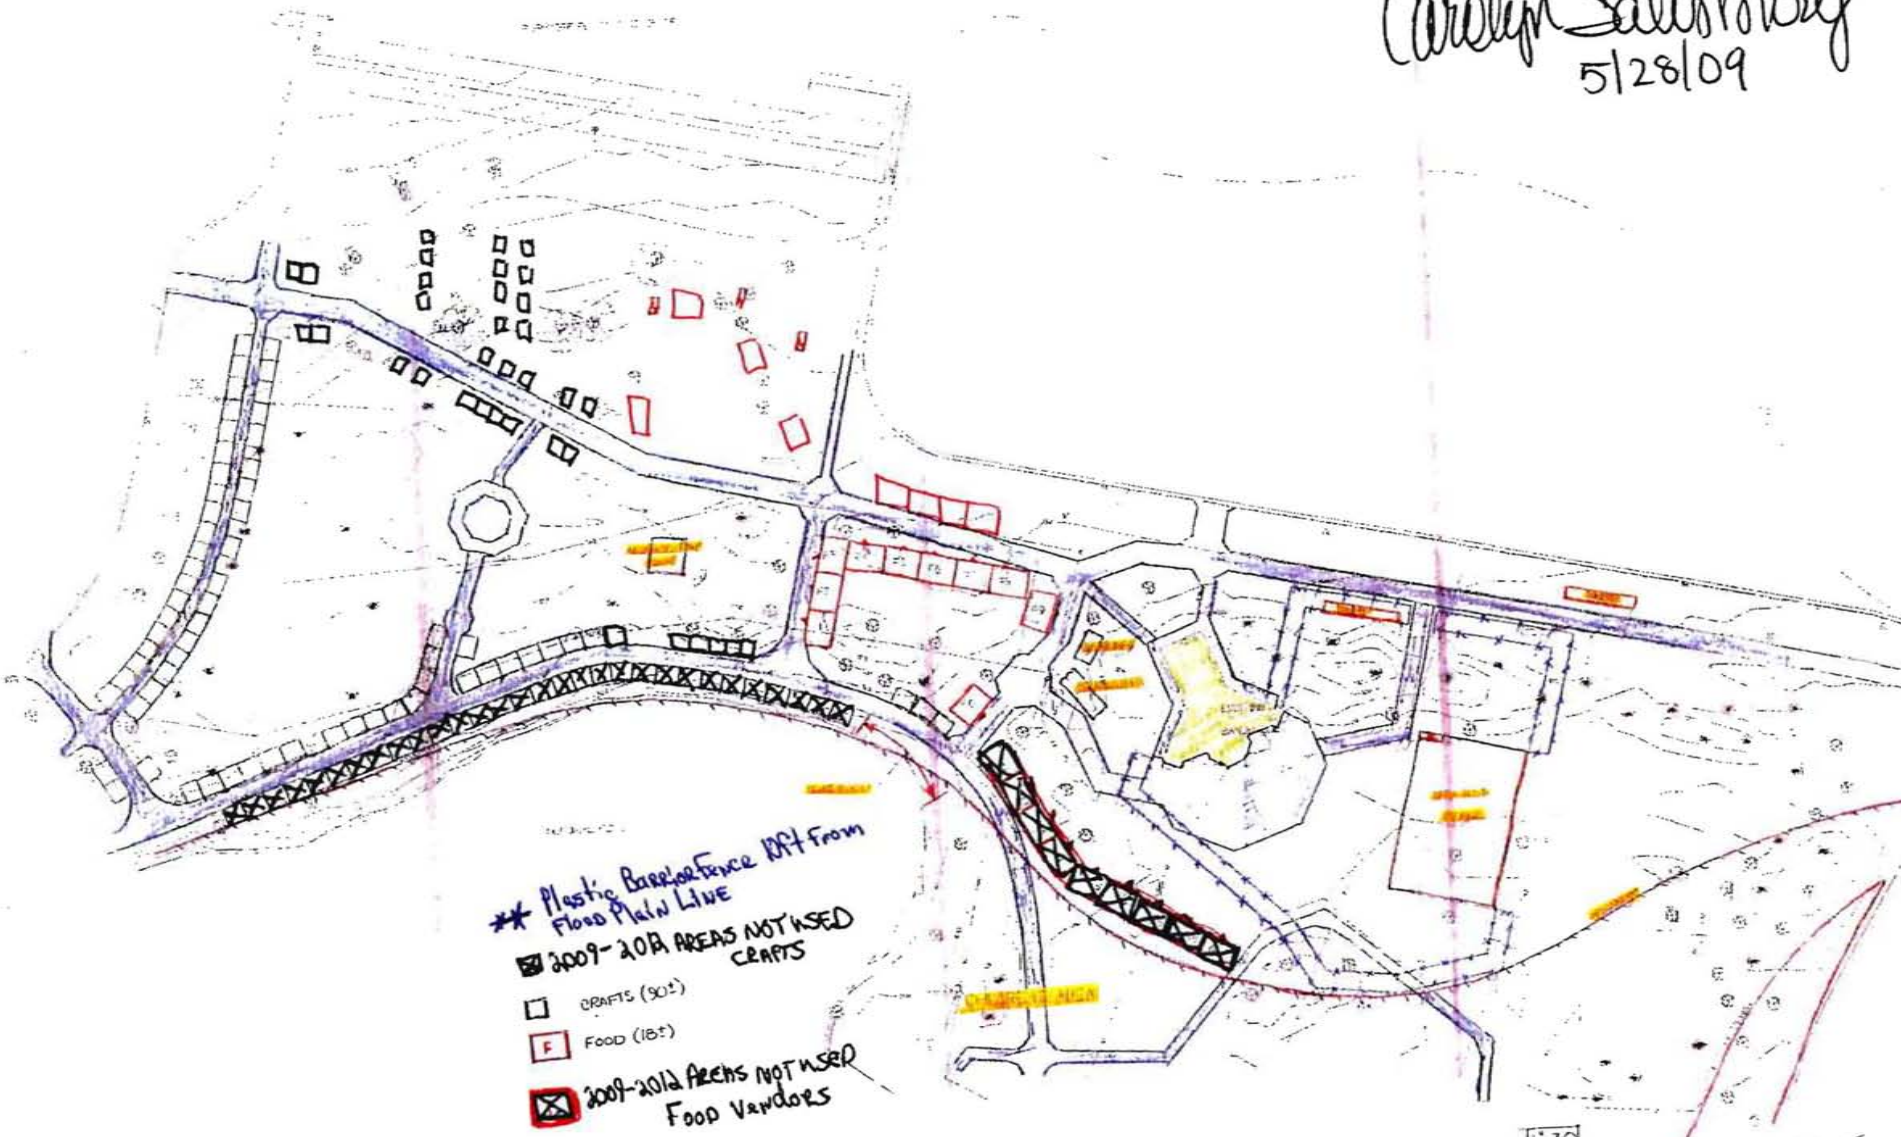

expires 7/3/14

SEAL CAROLYN SALISBURY SEAL
NOTARY PUBLIC
State of South Dakota

Carolyn Salisbury
5/28/09

- * Plastic Barrier Fence 10ft from Flood Plain Line
- ☑ 2009-2012 AREAS NOT USED CRAFTS
- ☐ DRAFTS (50%)
- ☐ F Food (15%)
- ☒ 2009-2012 AREAS NOT USED FOOD VENDORS