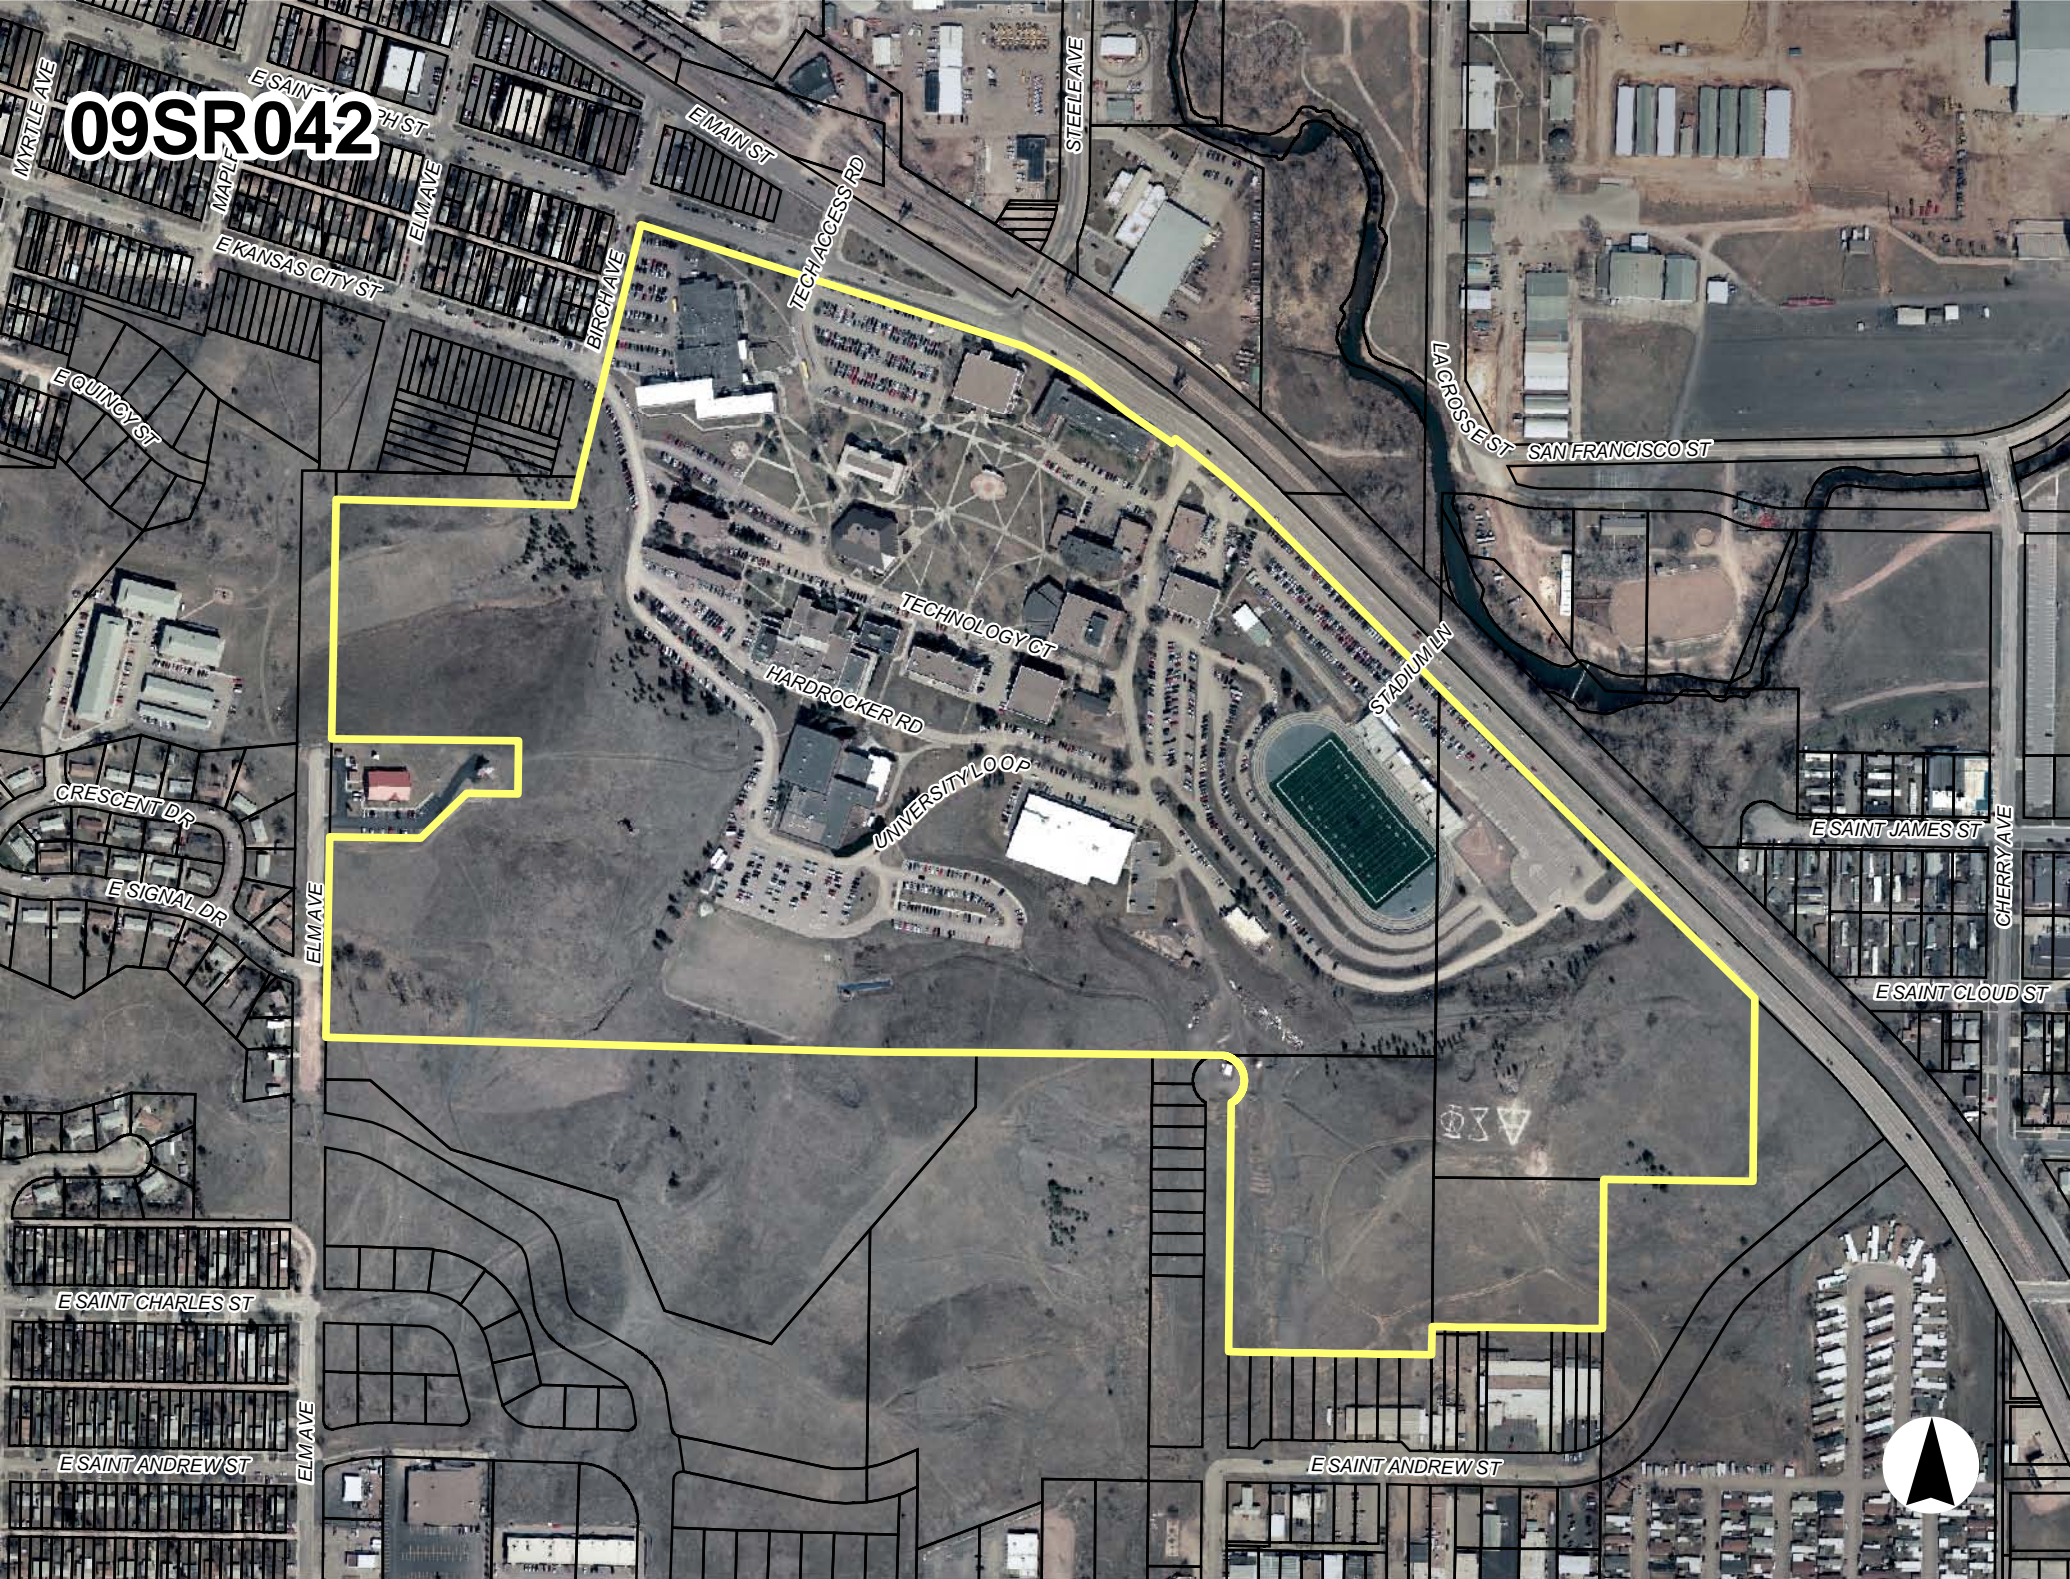

09SR042

MYRTLE AVE
E SAINT JAMES ST
E MAIN ST
E KANSAS CITY ST
EQUINOY ST
BIRCH AVE
TECH ACCESS RD
STEELE AVE
LACROSE ST
SAN FRANCISCO ST
CRESCENT DR
E SIGNAL DR
HARDROCKER RD
UNIVERSITY LOOP
STADIUM LN
E SAINT JAMES ST
CHERRY AVE
E SAINT CLOUD ST
E SAINT CHARLES ST
E SAINT ANDREW ST
E SAINT ANDREW ST