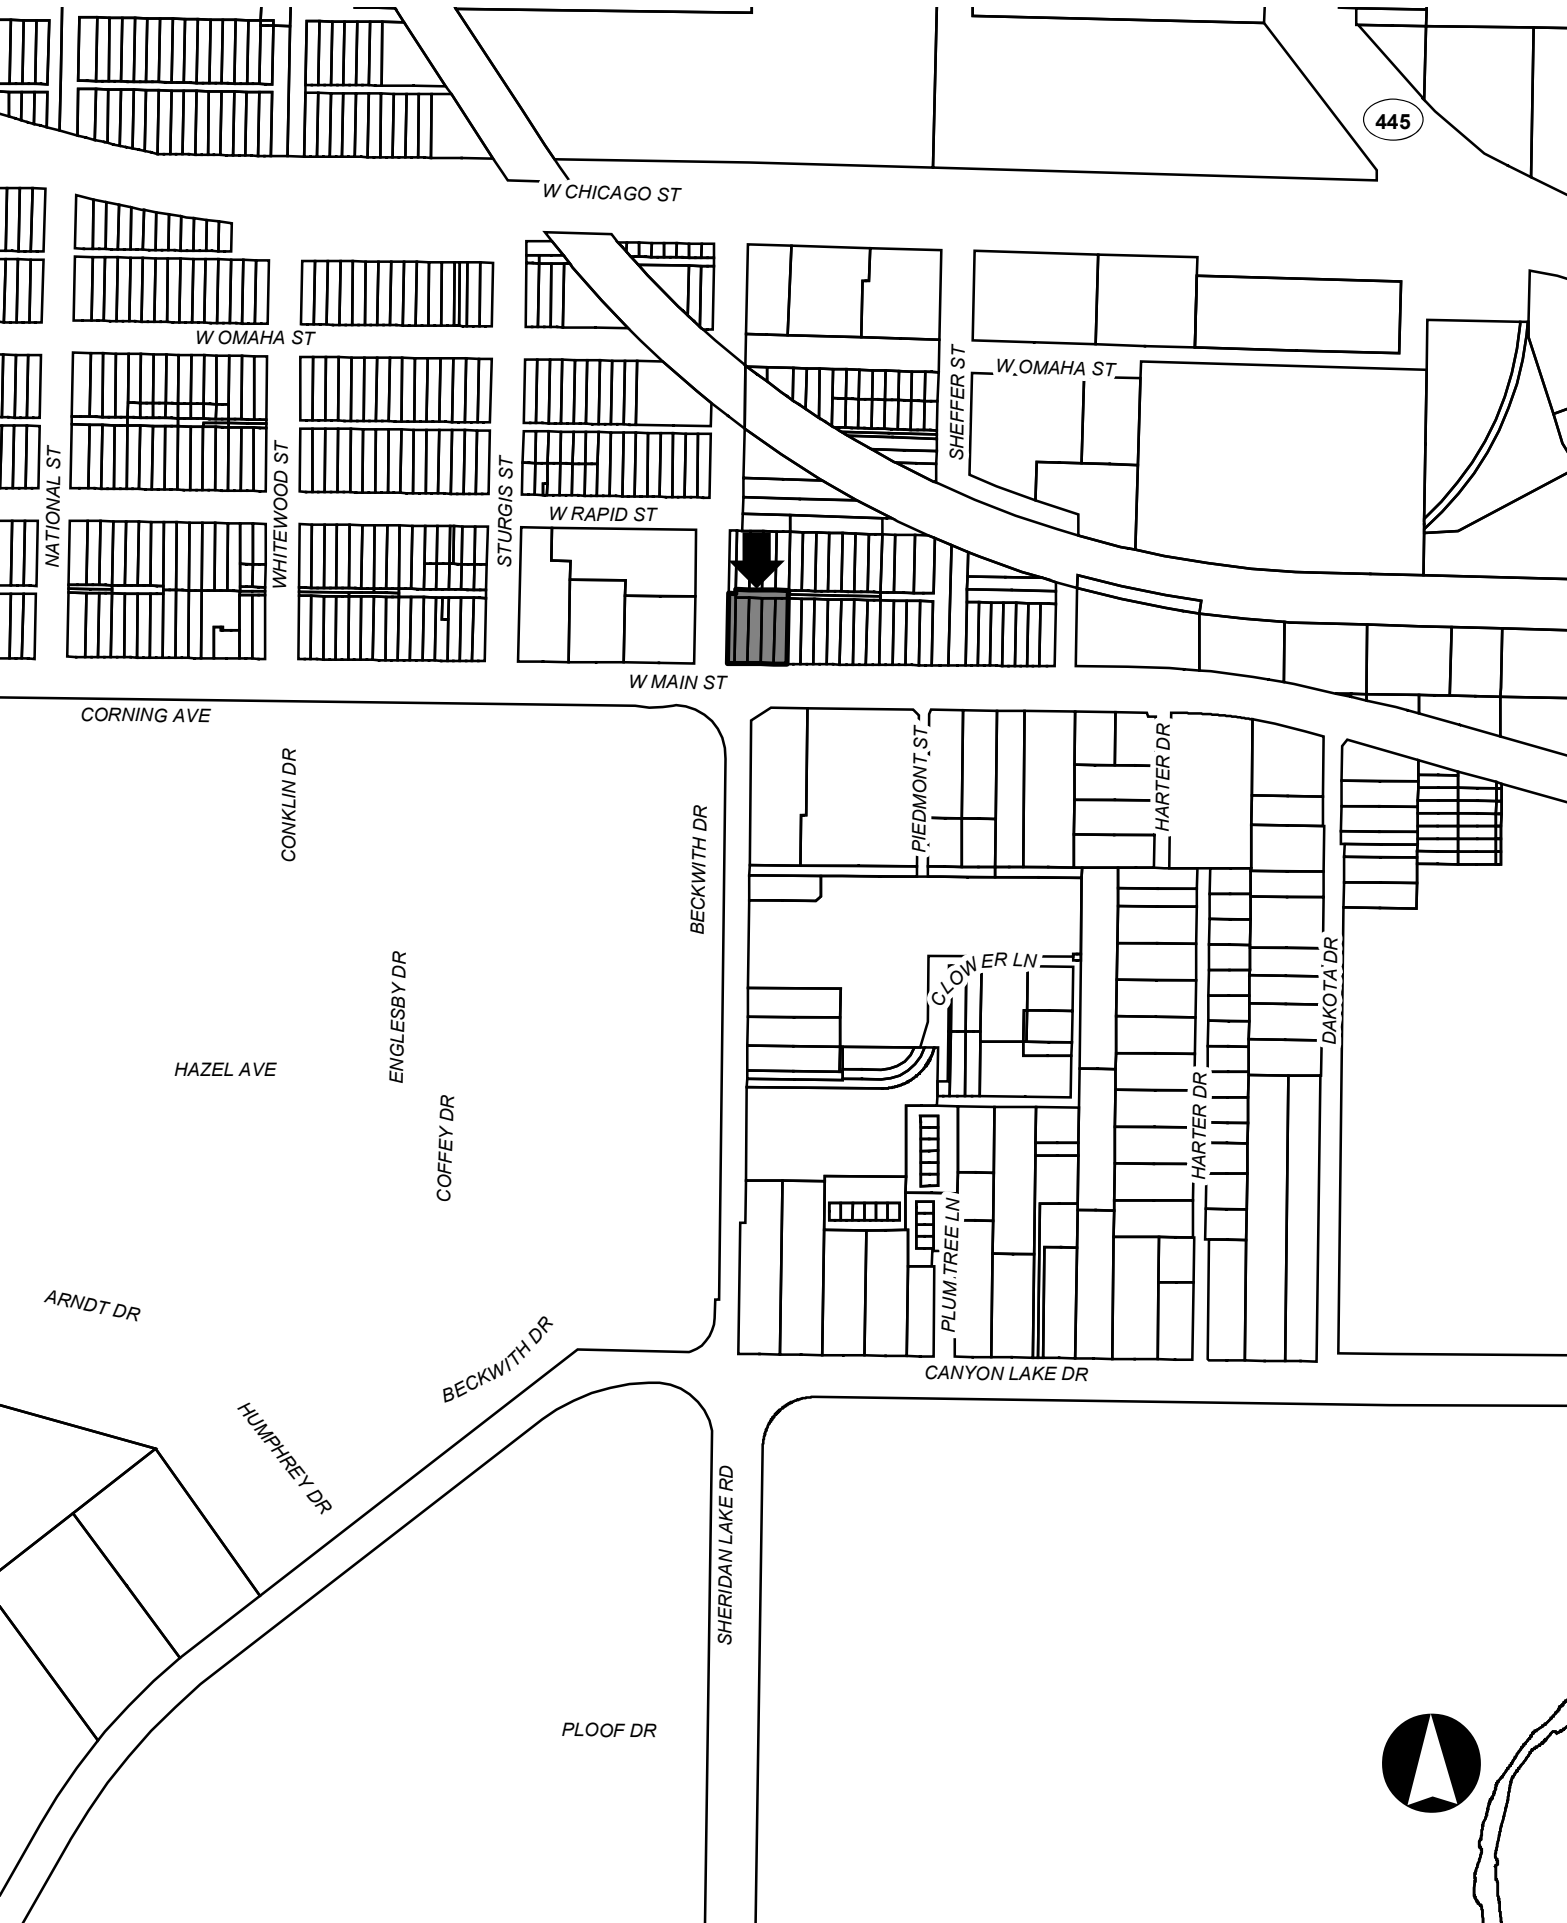

09UR011

445

W CHICAGO ST

W OMAHA ST

W OMAHA ST

W RAPID ST

W MAIN ST

CORNING AVE

HAZEL AVE

CANYON LAKE DR

PLOOF DR