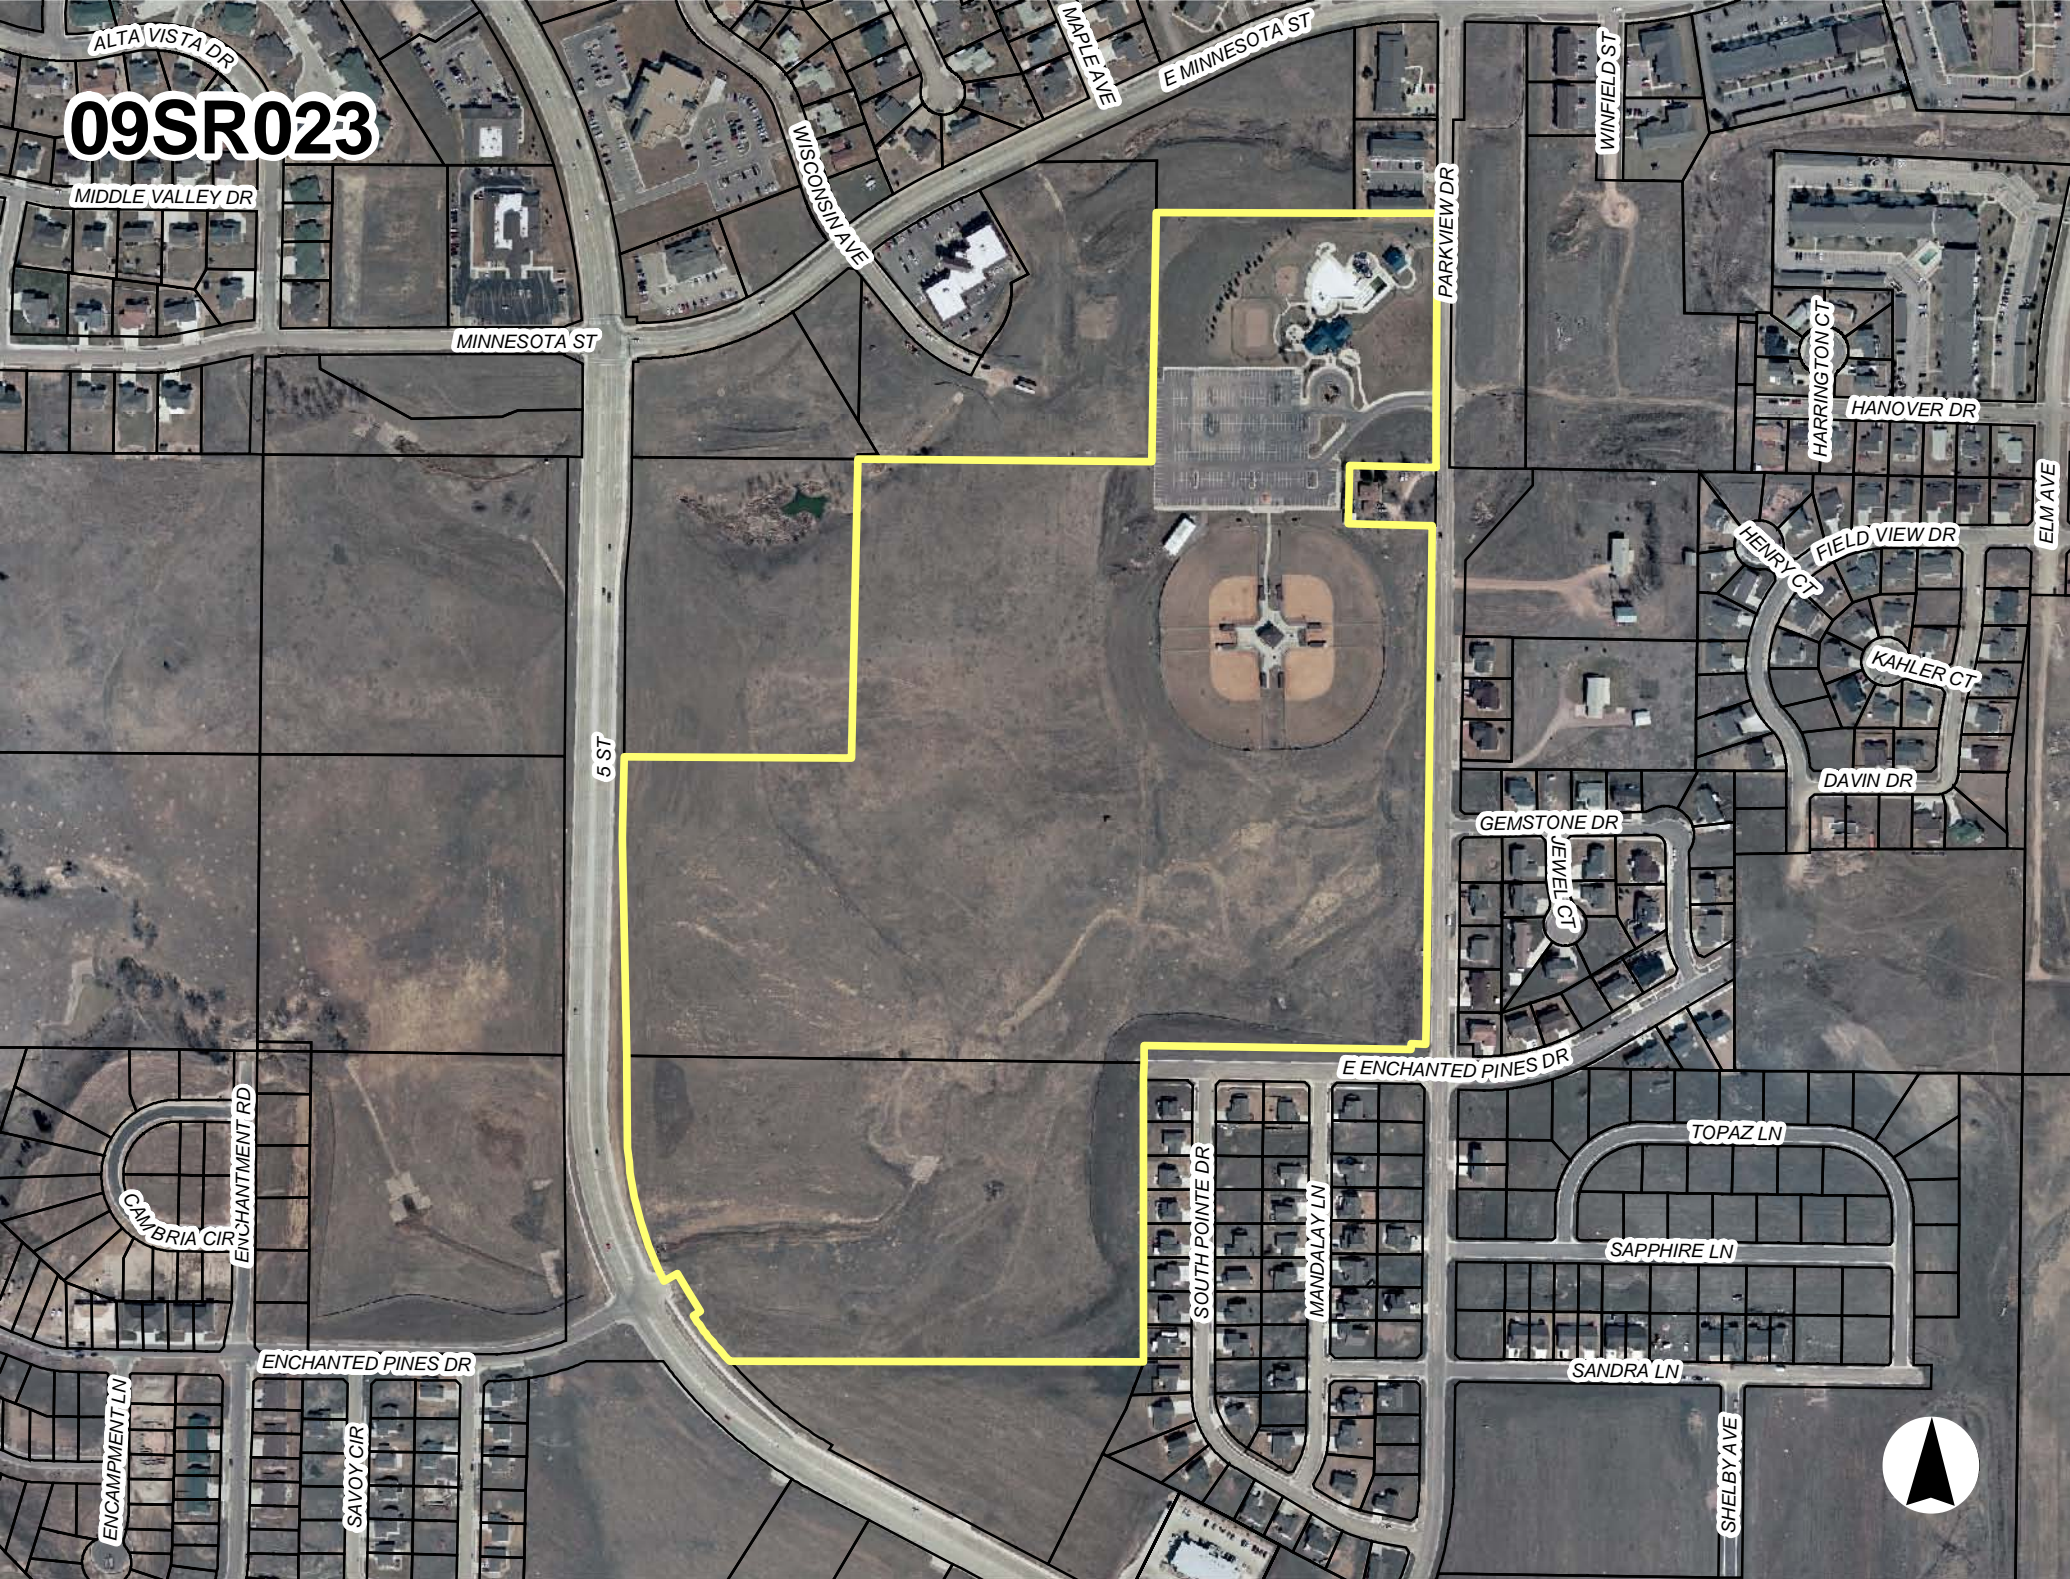

09SR023

ALTA VISTA DR

MIDDLE VALLEY DR

MINNESOTA ST

WISCONSIN AVE

MAPLE AVE

E MINNESOTA ST

PARKVIEW DR

WINFIELD ST

HARRINGTON CT

HANOVER DR

ELM AVE

HENRY CT

FIELD VIEW DR

KAHLER CT

DAVIN DR

GEMSTONE DR

JEWEL CT

E ENCHANTED PINES DR

TOPAZ LN

SAPPHIRE LN

SANDRA LN

SHELBY AVE

CAMBRIA CIR

ENCHANTMENT RD

ENCAMPMENT LN

SAVOY CIR

ENCHANTED PINES DR

SOUTH POINTE DR

MANDALAY LN