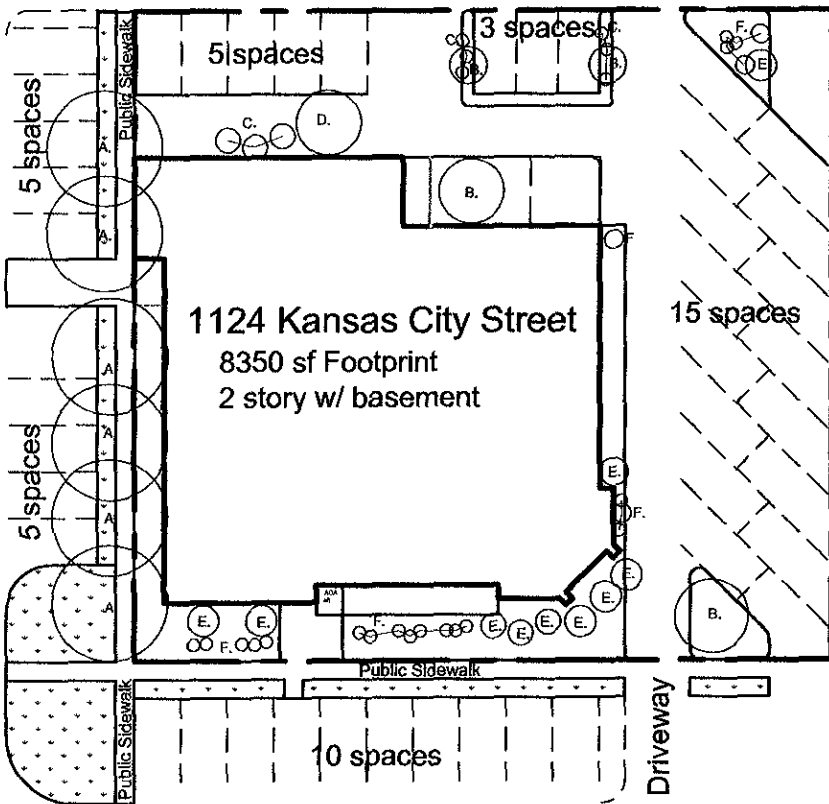

12th Street

Alley

12th Street

Kansas City Street

Evangelical Free Church Site Plan
Scale = 1" = 40'

Rapid City Growth
Management Department

MAR 06 2009

RECEIVED

LANDSCAPE SCHEDULE

- A. Deciduous Canopy Tree
- B. Deciduous Decorative Tree
- C. Deciduous Shrub
- D. Coniferous Large Tree
- E. Coniferous Small Tree
- F. Coniferous Shrub

Note:
Plants shown are approximate