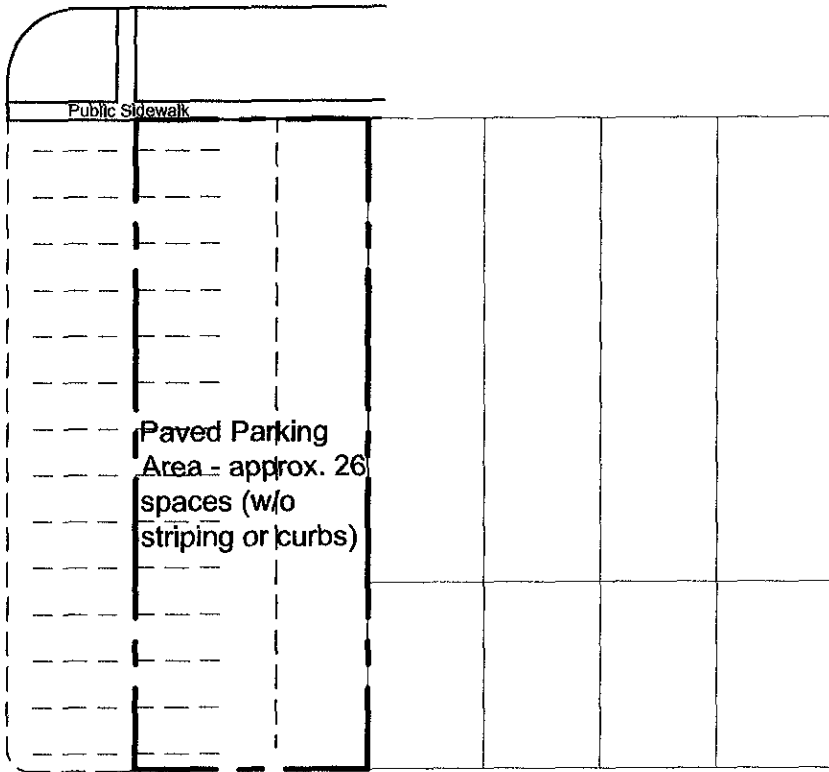

12th Street

Alley

12th Street

Kansas City Street

Evangelical Free Church Site Plan
Scale = 1" = 40'

Rapid City Growth
Management Department

MAR 06 2009

RECEIVED

LANDSCAPE SCHEDULE

- A. Deciduous Canopy Tree
- B. Deciduous Decorative Tree
- C. Deciduous Shrub
- D. Coniferous Large Tree
- E. Coniferous Small Tree
- F. Coniferous Shrub

Note:
Plants shown are approximate