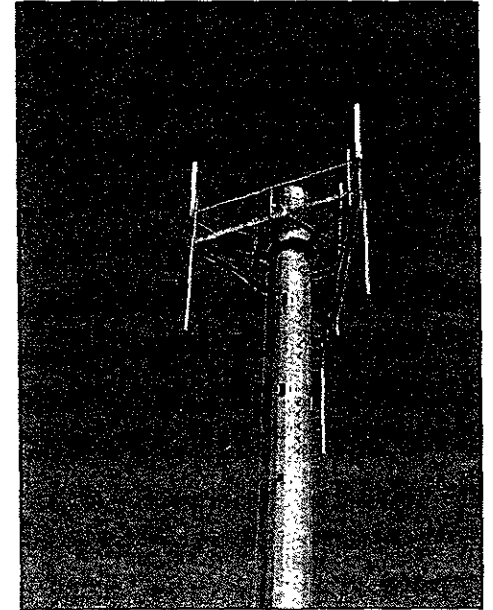

EXISTING WREA RAPID VALLEY

WREA WALL, I-90 EXIT 109

TOP VIEW- BLACK HAWK CELL

MDU RAPID CITY

BLACK HAWK CELL

WEST RIVER ELECTRIC COOPERATIVE RUSHMORE ELECTRIC POWER COOPERATIVE		
RAPID VALLEY TOWER		
SAMPLE PHOTOS		
DRAWN/CHECK BY: AK/MB		SHEET:
02/20/09	SCALE: NTS	3
I:\Towers\Rapid Valley WREA\Drawings\Rapid Valley Monopole		