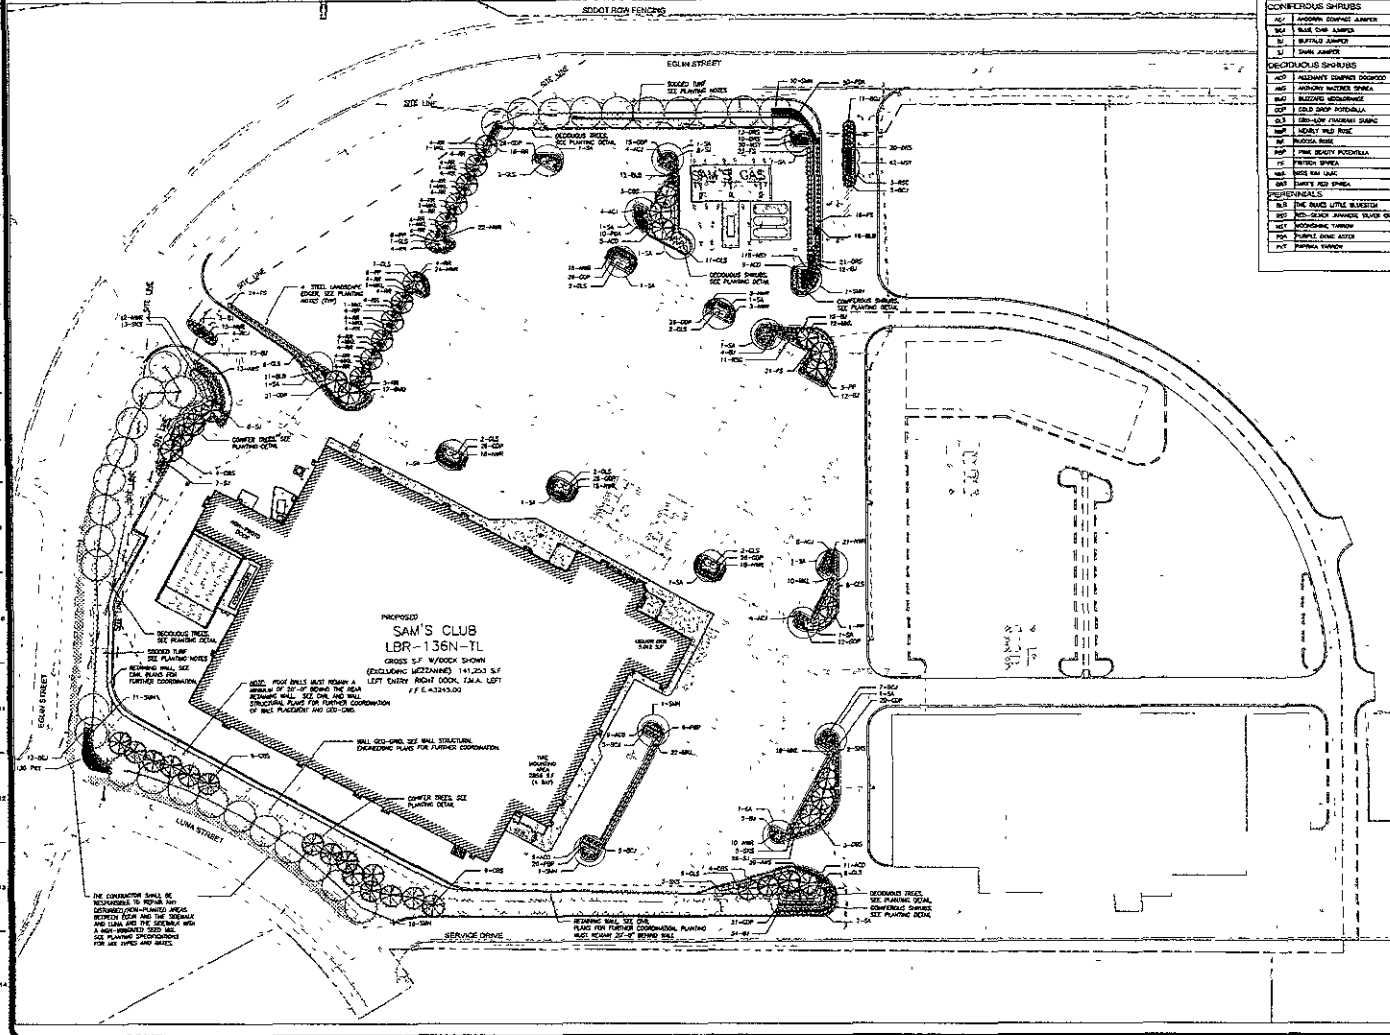

LANDSCAPING PLAN

REVISIONS

NO.	DATE	DESCRIPTION
1		
2		
3		
4		
5