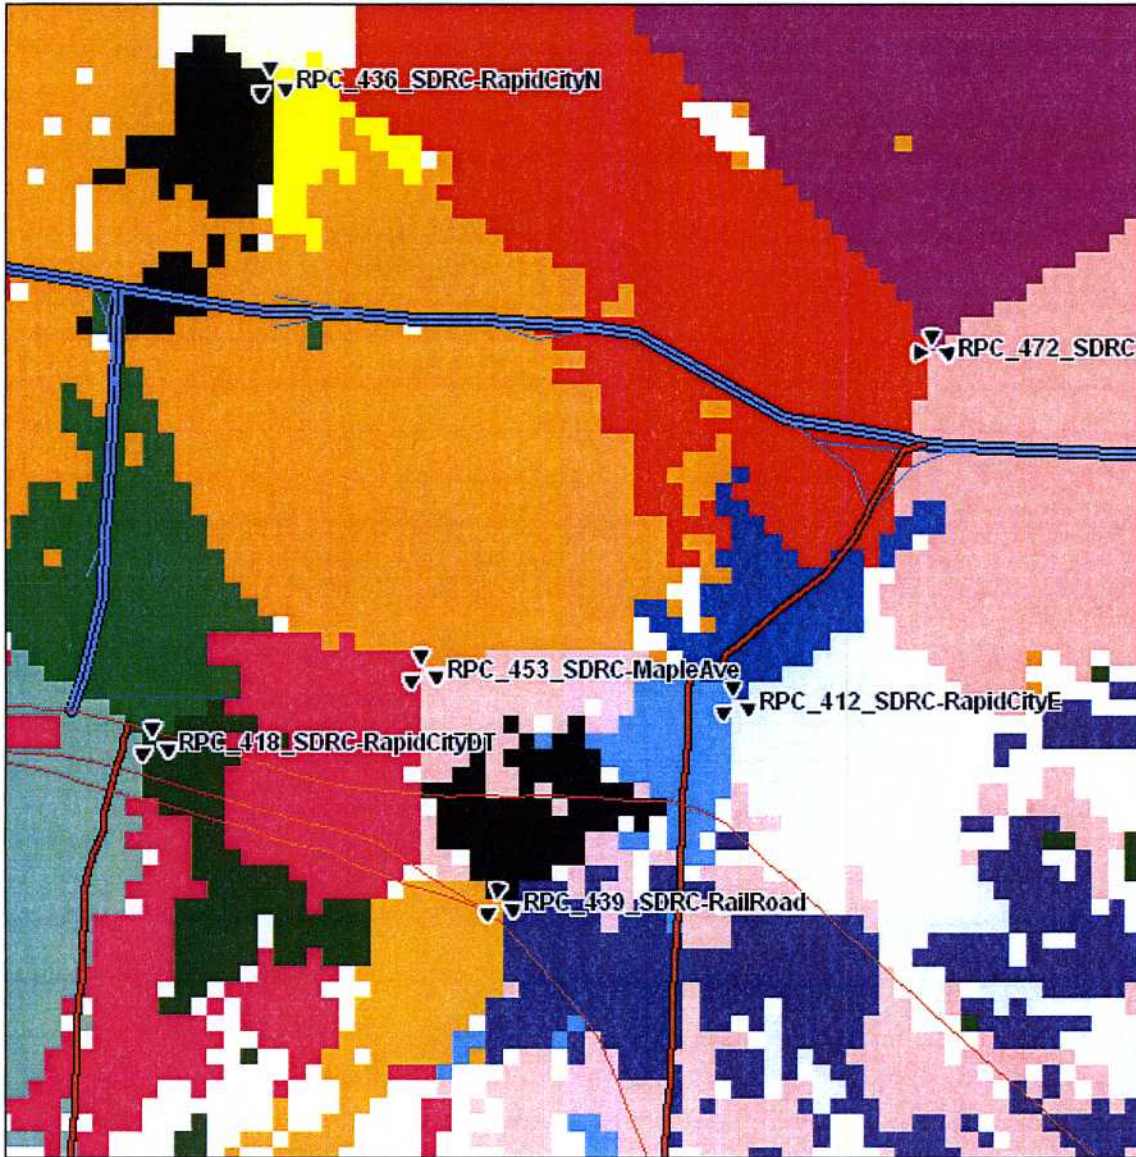

SDRC_Maple Avenue: Signal Strength without Site on Air

P.E.C.

MA...

Rap...
Manac...

SDRC_Maple Avenue: Signal Strength with Site on Air

RECEIVED
MAY 09 2010
Management Department

SDRC_Maple Avenue: Best Server without Site on Air

PEC

MAY

Raj
Manag

SDRC_Maple Avenue: Best Server with Site on Air

RECEIVED

MAY 09 2008

Community Growth
Department