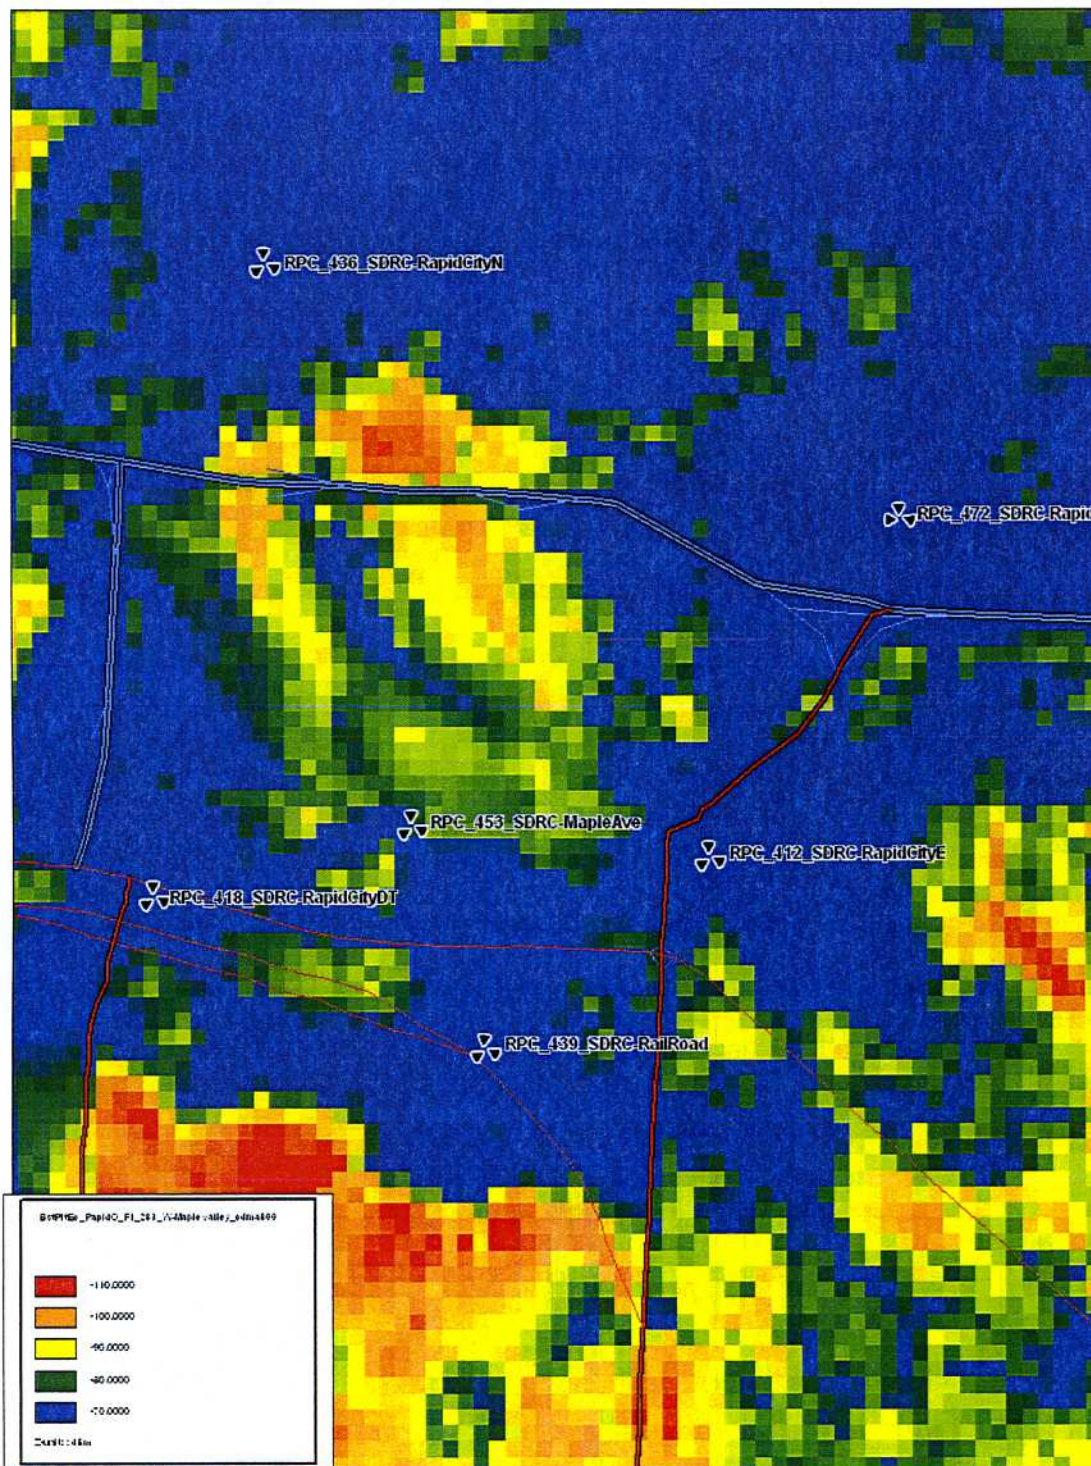

SDRC_Maple Avenue: Signal Strength without Site on Air

P.E.C.

MA...

Rap...
Manac...

SDRC_Maple Avenue: Signal Strength with Site on Air

RECEIVED
MAY 09 2010
Management Department

SDRC_Maple Avenue: Best Server without Site on Air

PEC

MAY

Raj
Manag

SDRC_Maple Avenue: Best Server with Site on Air

RECEIVED

MAY 09 2008

Community Growth
Department