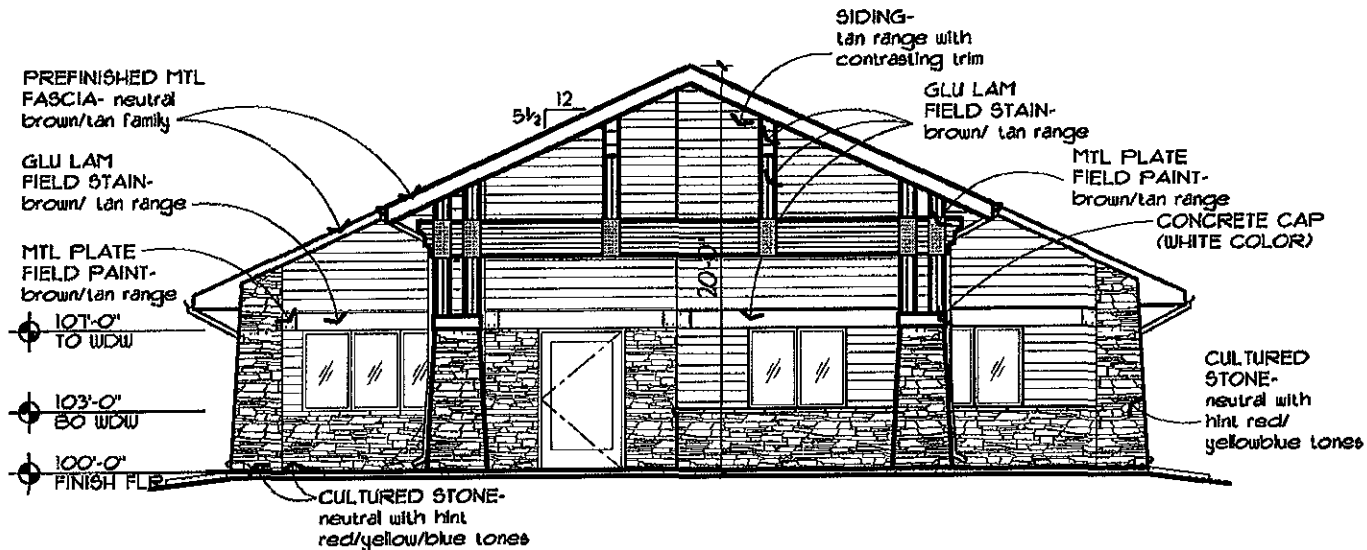

08PD047

FRONT ENTRANCE ELEVATION

2
5

1/8" = 1'-0"