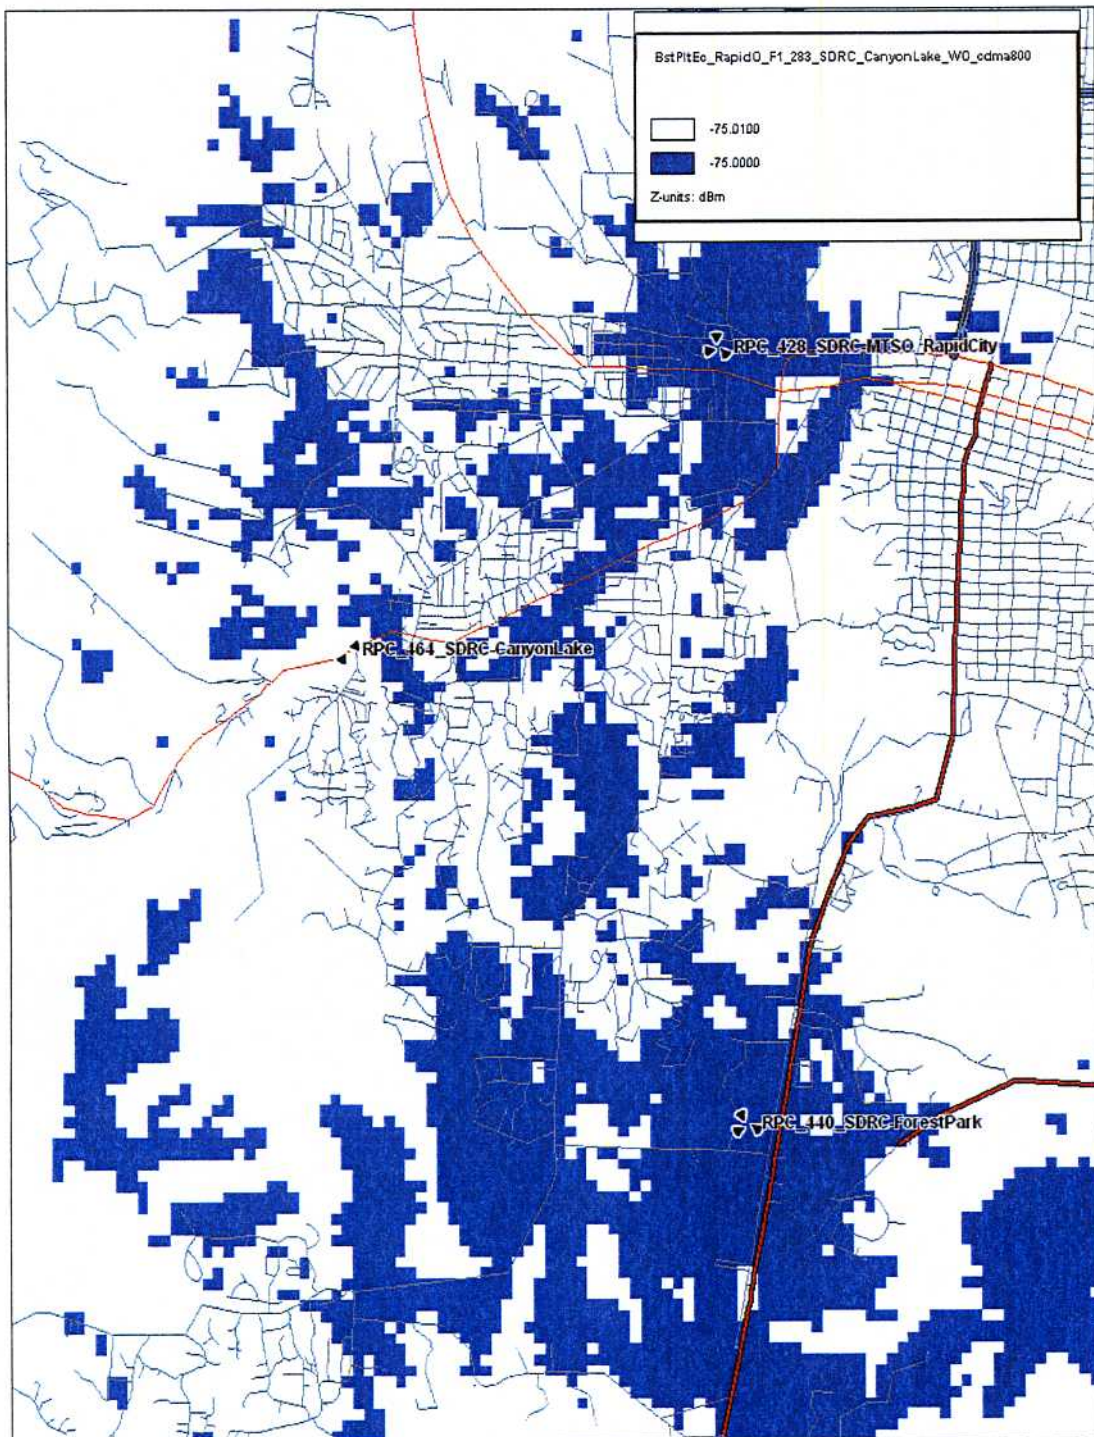

SDRC_Canyon Lake: In-Building Signal Strength without Site on Air

SDRC_Canyon Lake: In-building Signal Strength with Site on Air

08PD022

SDRC_Canyon Lake: Best Server without Site on Air

08PD022

SDRC_Canyon Lake: Best Server with Site on Air