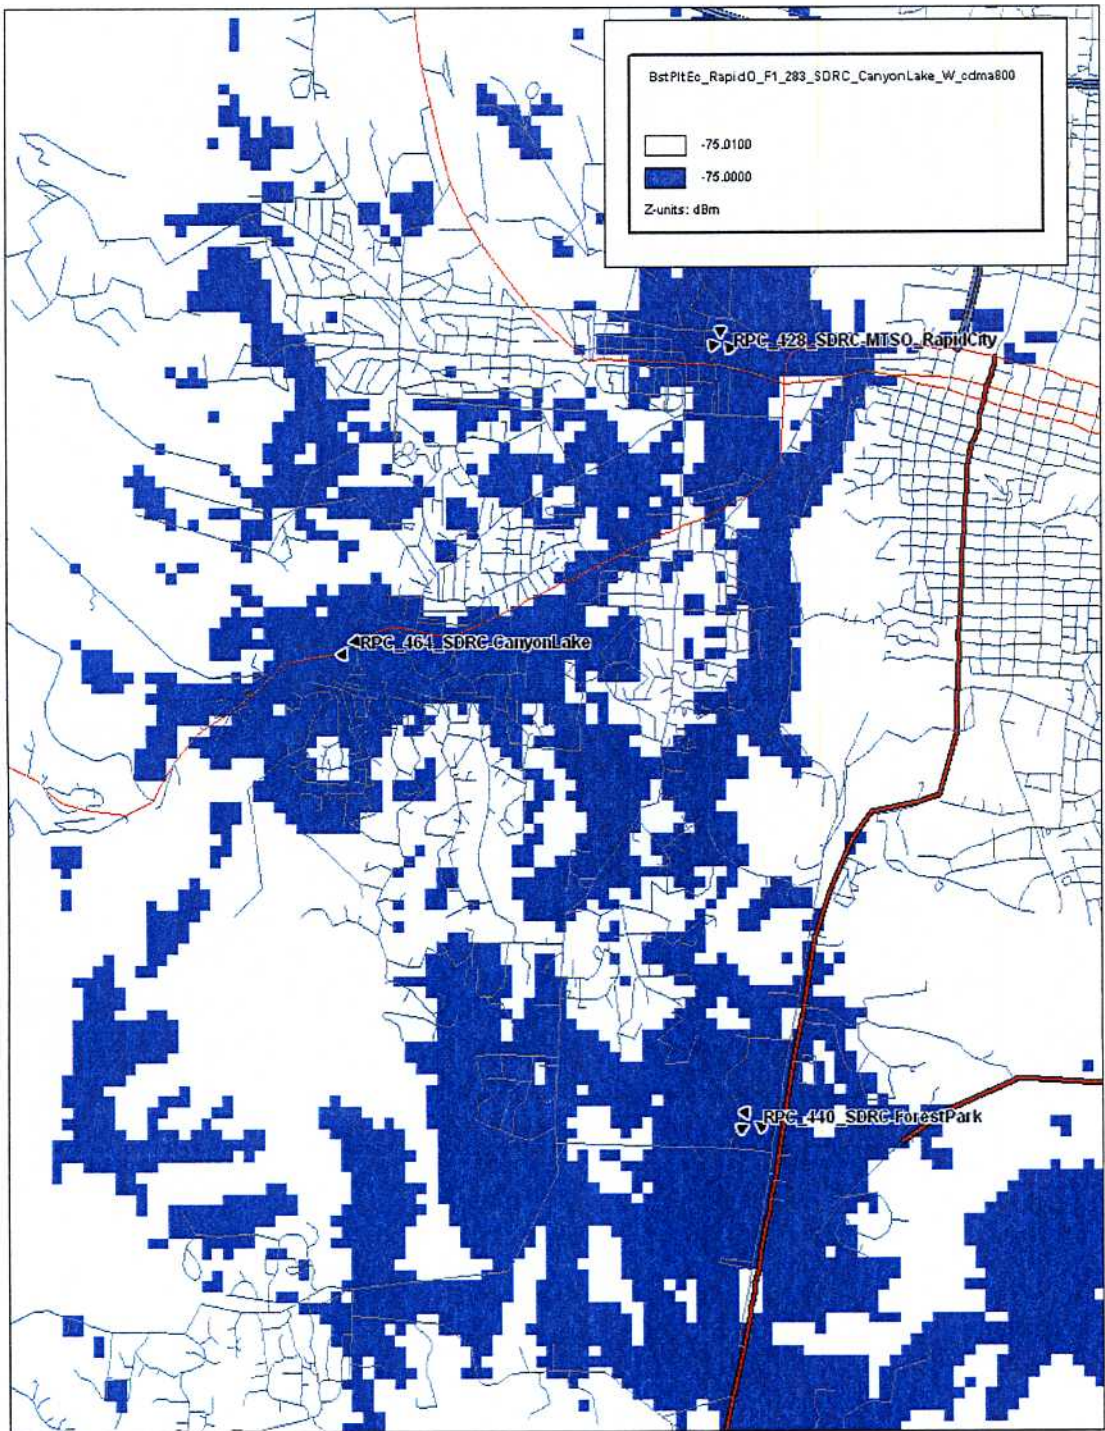

SDRC_Canyon Lake: In-Building Signal Strength without Site on Air

SDRC_Canyon Lake: In-building Signal Strength with Site on Air

08PD022

SDRC_Canyon Lake: Best Server without Site on Air

08PD022

SDRC_Canyon Lake: Best Server with Site on Air