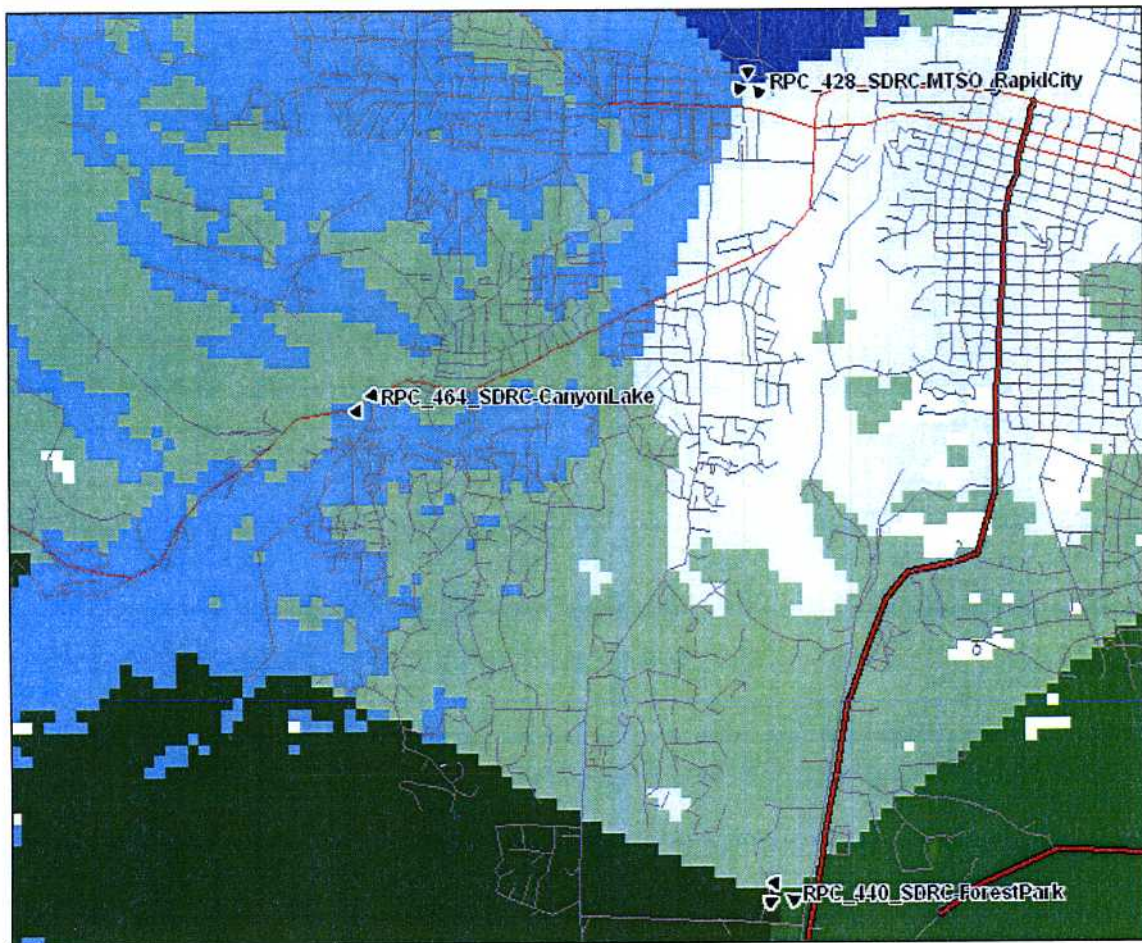

SDRC_Canyon Lake: In-Building Signal Strength without Site on Air

SDRC_Canyon Lake: In-building Signal Strength with Site on Air

08PD022

SDRC_Canyon Lake: Best Server without Site on Air

08PD022

SDRC_Canyon Lake: Best Server with Site on Air