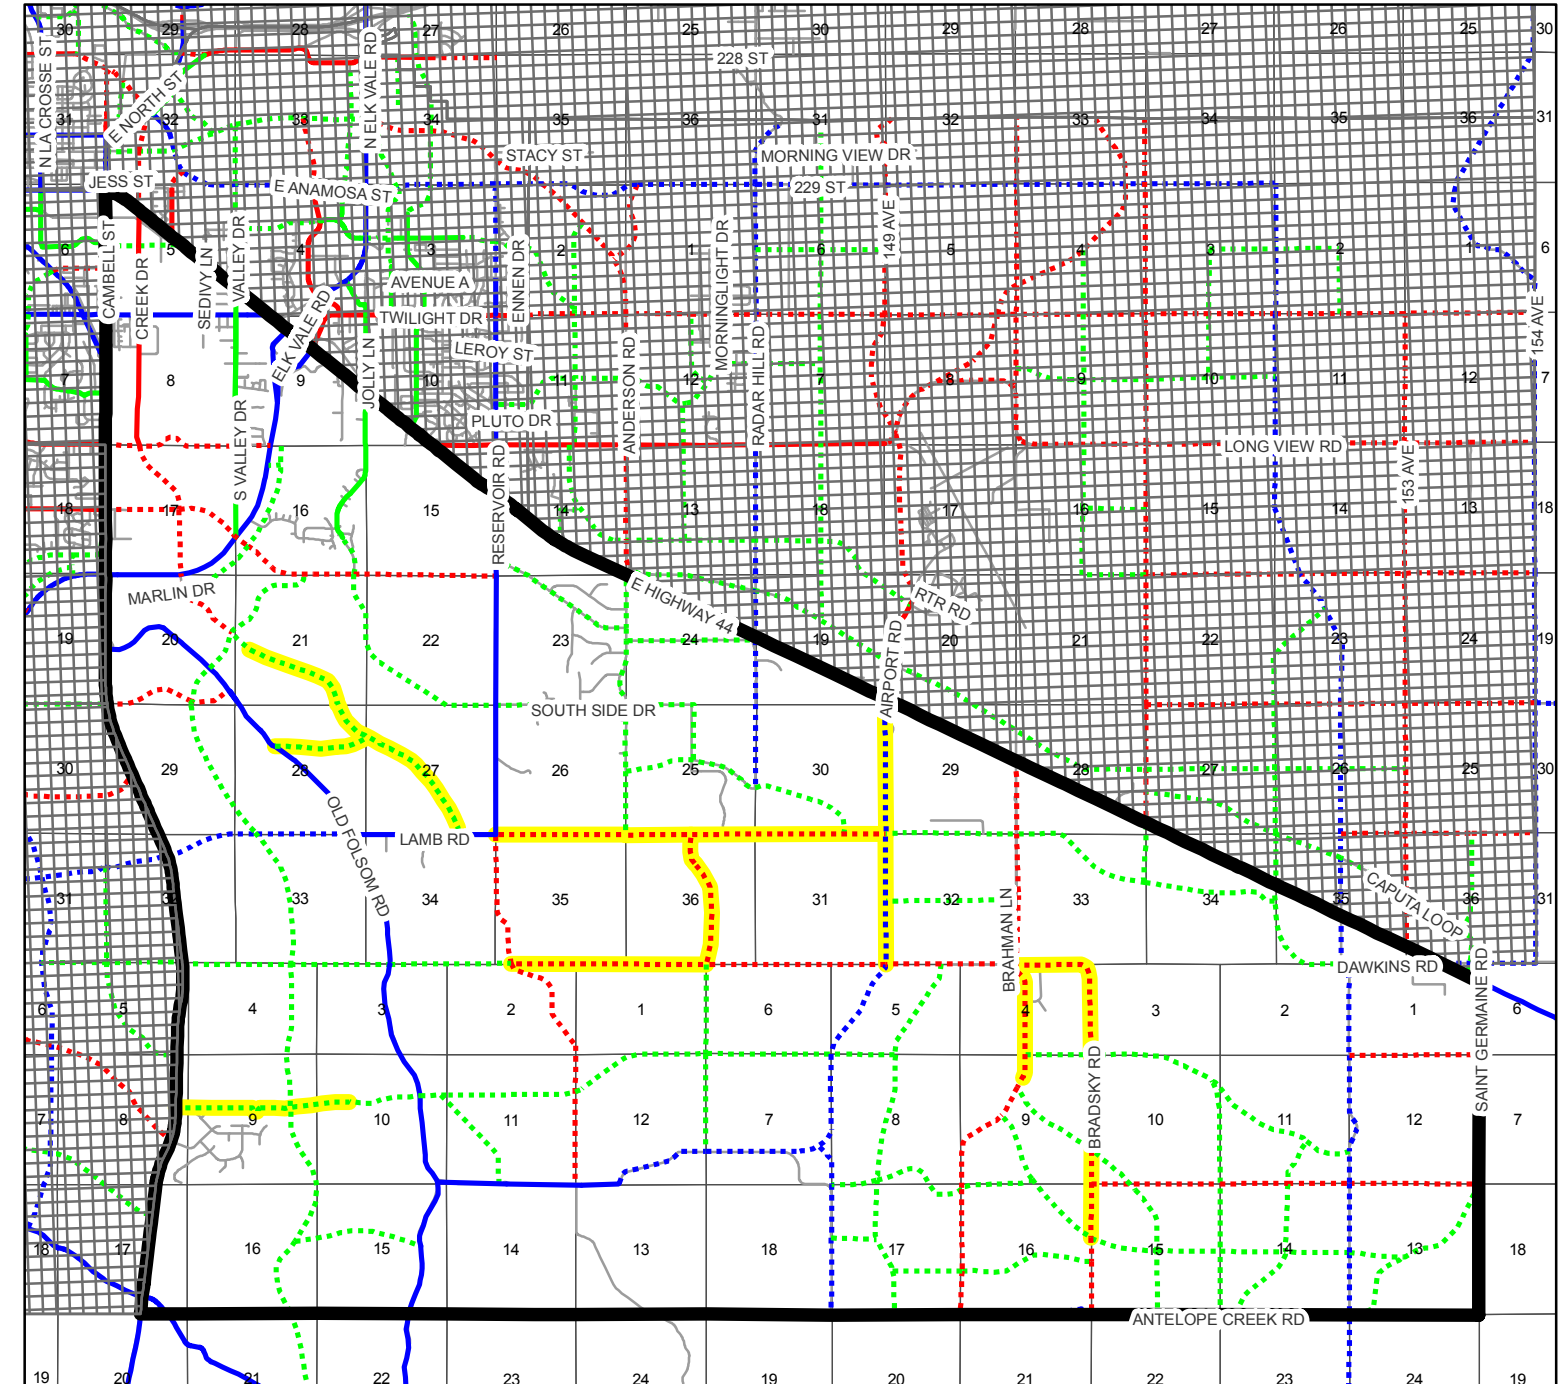

# Southeast Connector Neighborhood Future Land Use Plan Major Street Plan Amendment

**Current Approved Major Street Plan**

**Proposed Major Street Plan Amendment**

**Legend**

Principal Arterial	Minor Arterial	Collector
Proposed Principal	Proposed Minor	Proposed Collector

**Legend**

Principal Arterial	Minor Arterial	Collector
Proposed Principal	Proposed Minor	Proposed Collector