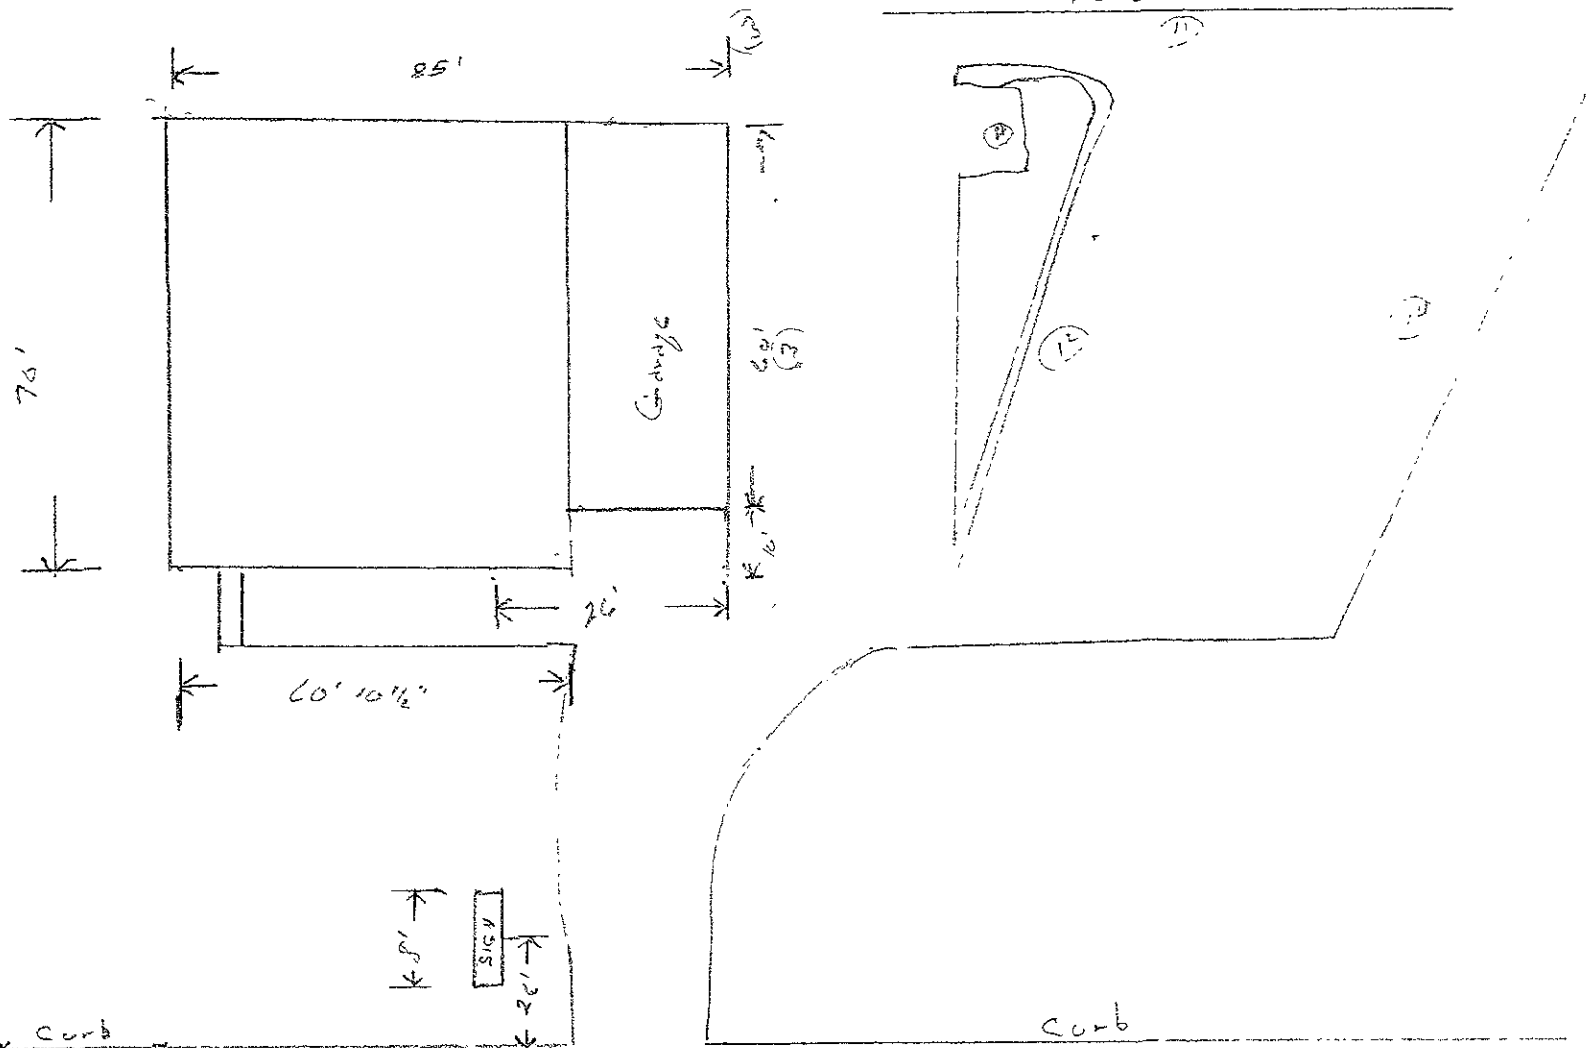

Osheim & Schmidt Funeral Home

Number of parking spaces/ 74 total  
27 in overflow & 47 in main area  
(Includes two handicapped in main area)

PEC

JUN 23 7308

Rapid Ci  
Manager

Jackson P/W