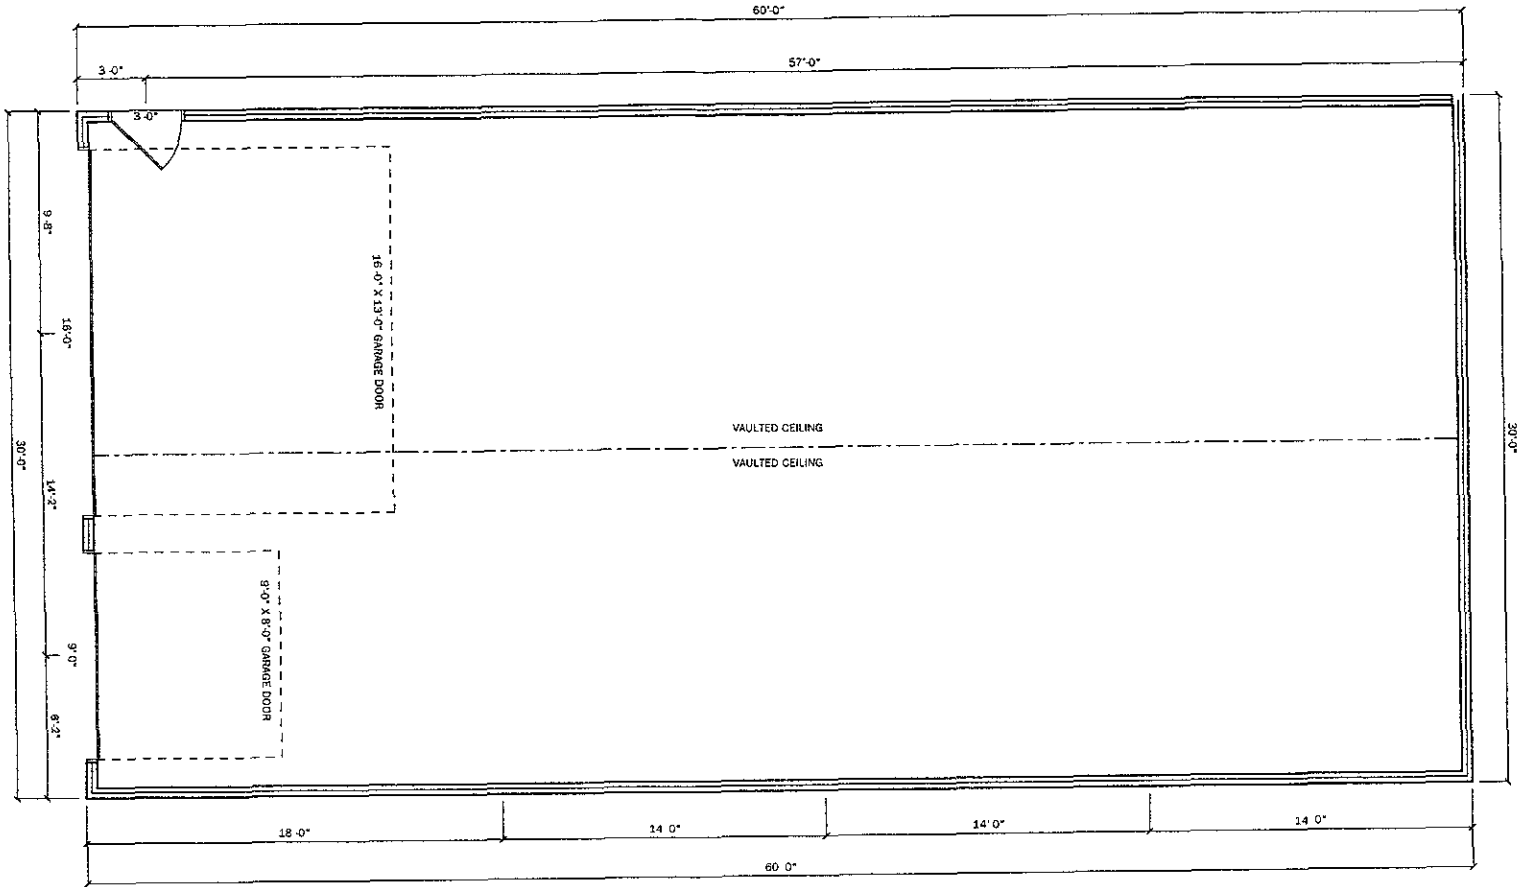

08UR008

MAIN FLOOR PLAN

SCALE: 3/16" = 1'-0"

1800 SQ. FT. ON GARAGE FLR