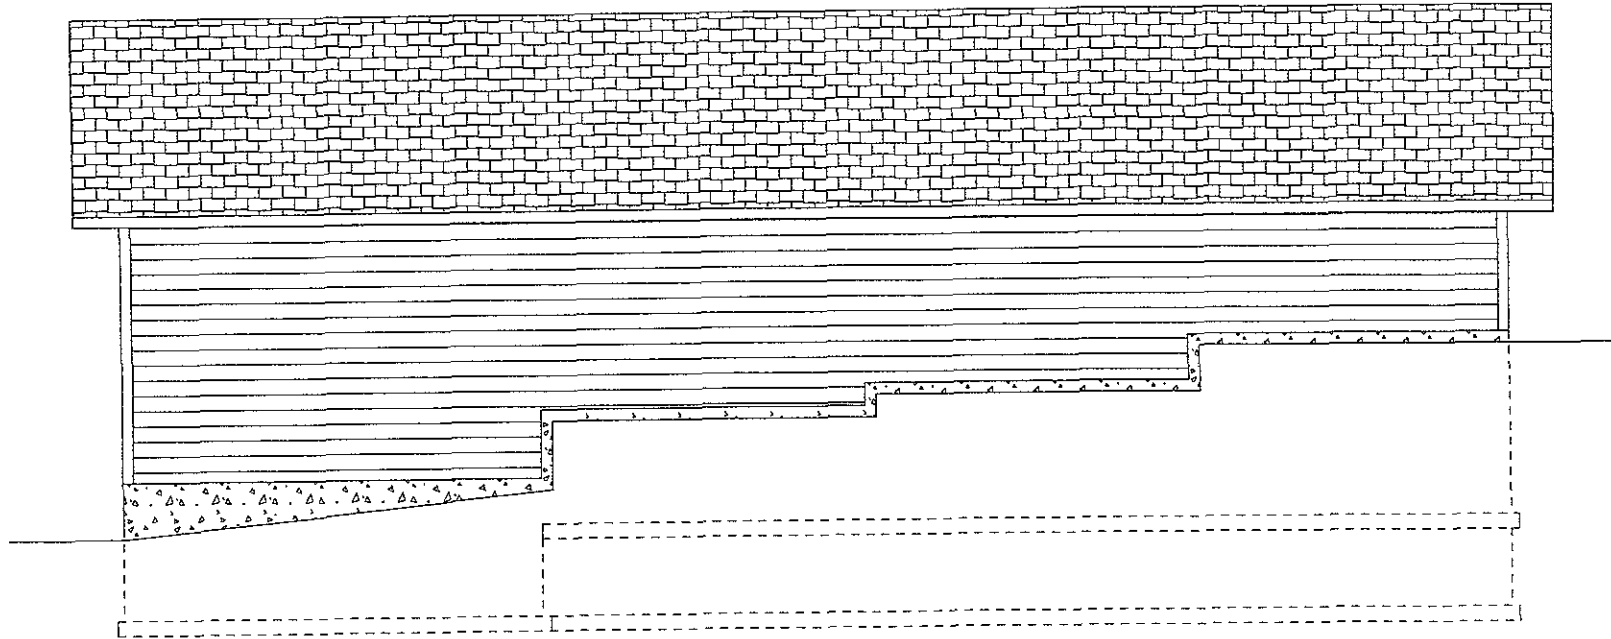

08UR008

FRONT ELEVATION

SCALE: 1/4" = 1'-0"

08UR008

REAR ELEVATION

SCALE: 1/4" = 1'-0"

08UR008

LEFT ELEVATION

SCALE: 3/16" = 1'-0"

08UR008

RIGHT ELEVATION

SCALE: 3/16" = 1'-0"