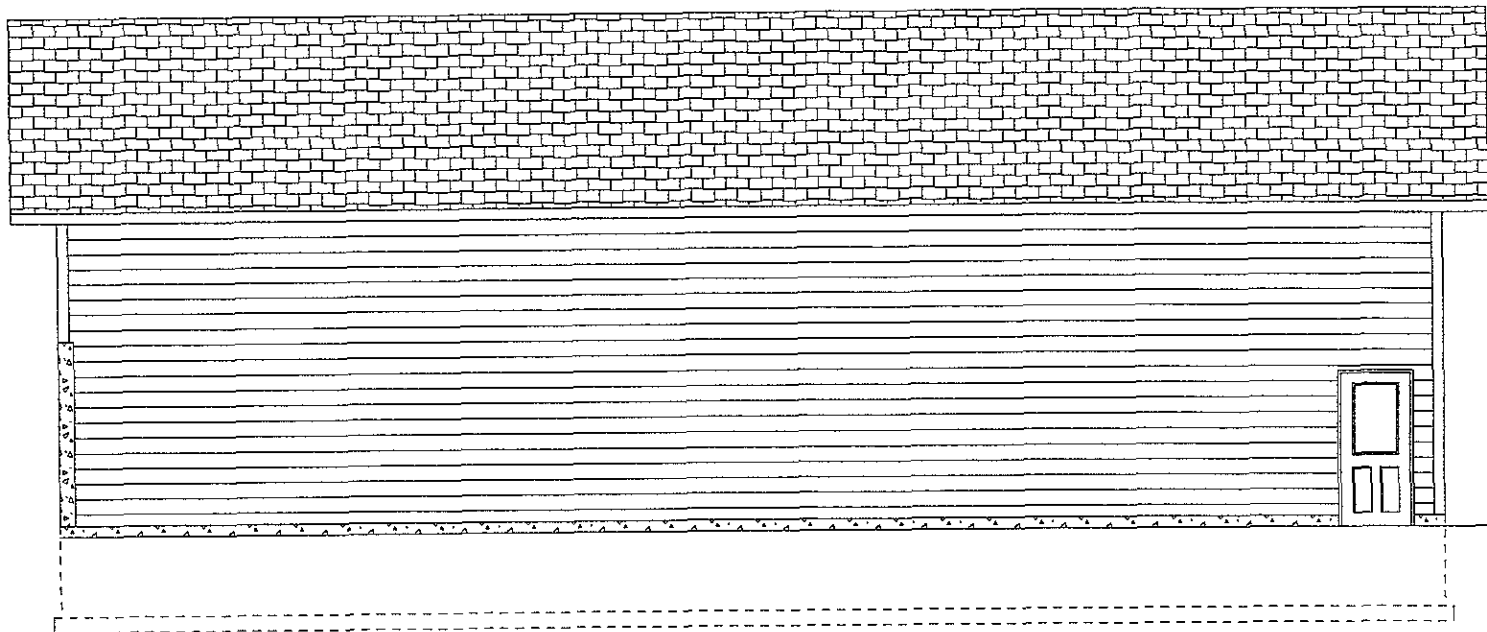

08UR008

FRONT ELEVATION

SCALE: 1/4" = 1'-0"

08UR008

REAR ELEVATION

SCALE: 1/4" = 1'-0"

08UR008

LEFT ELEVATION

SCALE: 3/16" = 1'-0"

08UR008

RIGHT ELEVATION

SCALE: 3/16" = 1'-0"