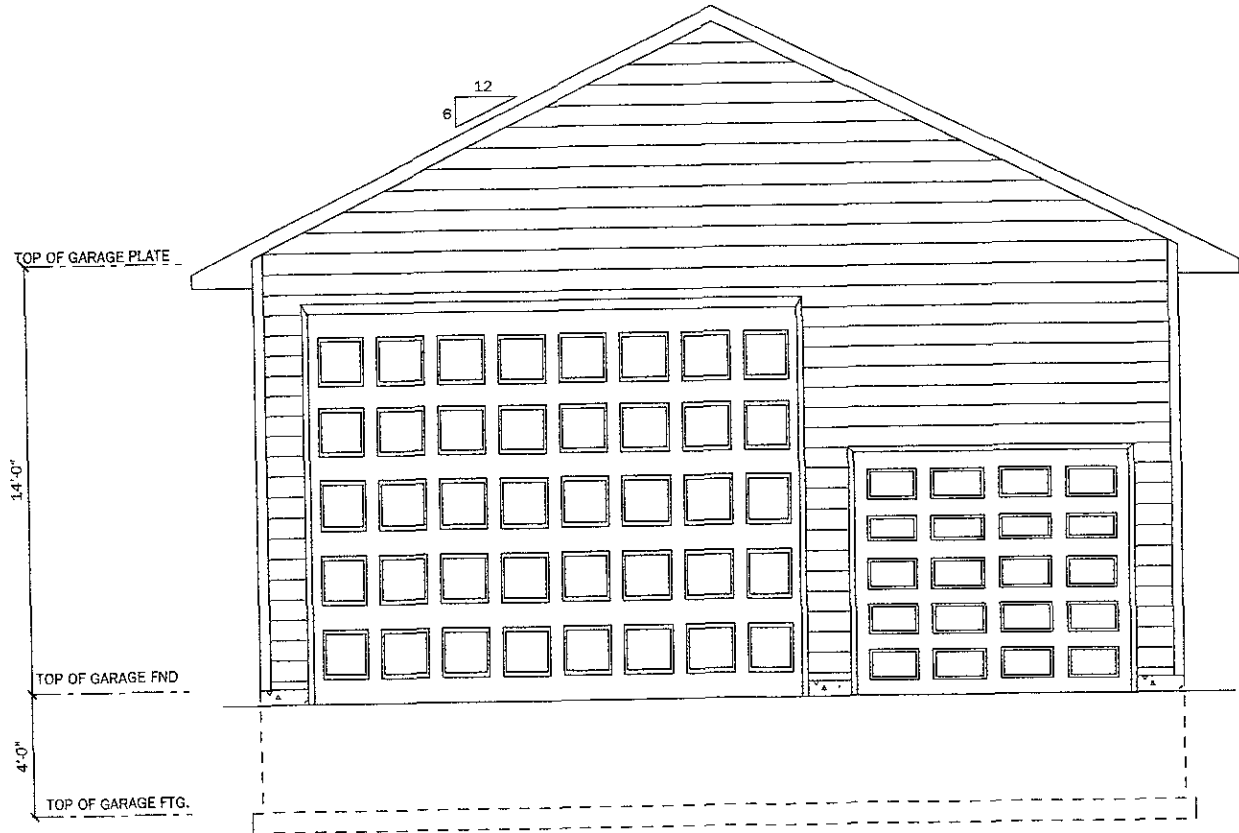

08UR008

FRONT ELEVATION

SCALE: 1/4" = 1'-0"

08UR008

REAR ELEVATION

SCALE: 1/4" = 1'-0"

08UR008

LEFT ELEVATION

SCALE: 3/16" = 1'-0"

08UR008

RIGHT ELEVATION

SCALE: 3/16" = 1'-0"