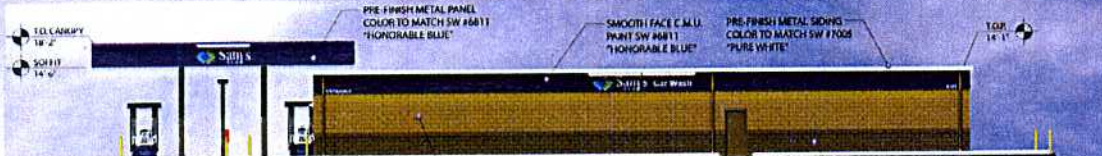

Rapid City, SD #6565

17 MARCH 2008

Right Side Elevation - West