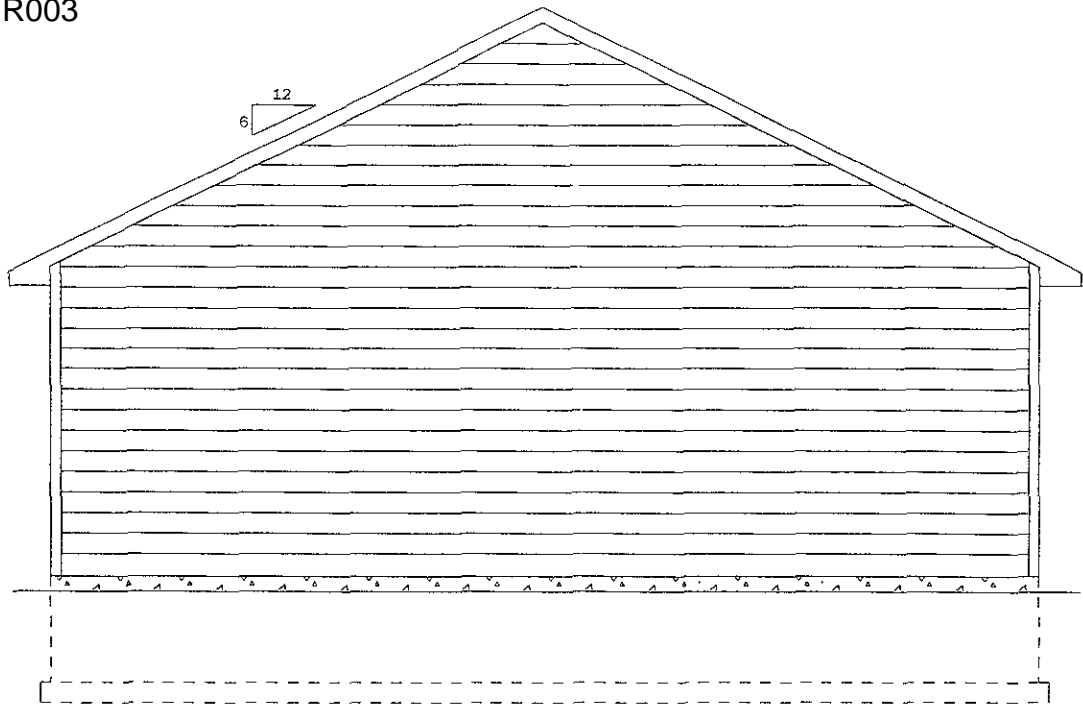

08UR003

FRONT ELEVATION

SCALE: 1/4" = 1'-0"

08UR003

REAR ELEVATION

SCALE: 1/4" = 1'-0"

08UR003

LEFT ELEVATION

SCALE: 1/4" = 1'-0"

08UR003

RIGHT ELEVATION

SCALE: 1/4" = 1'-0"