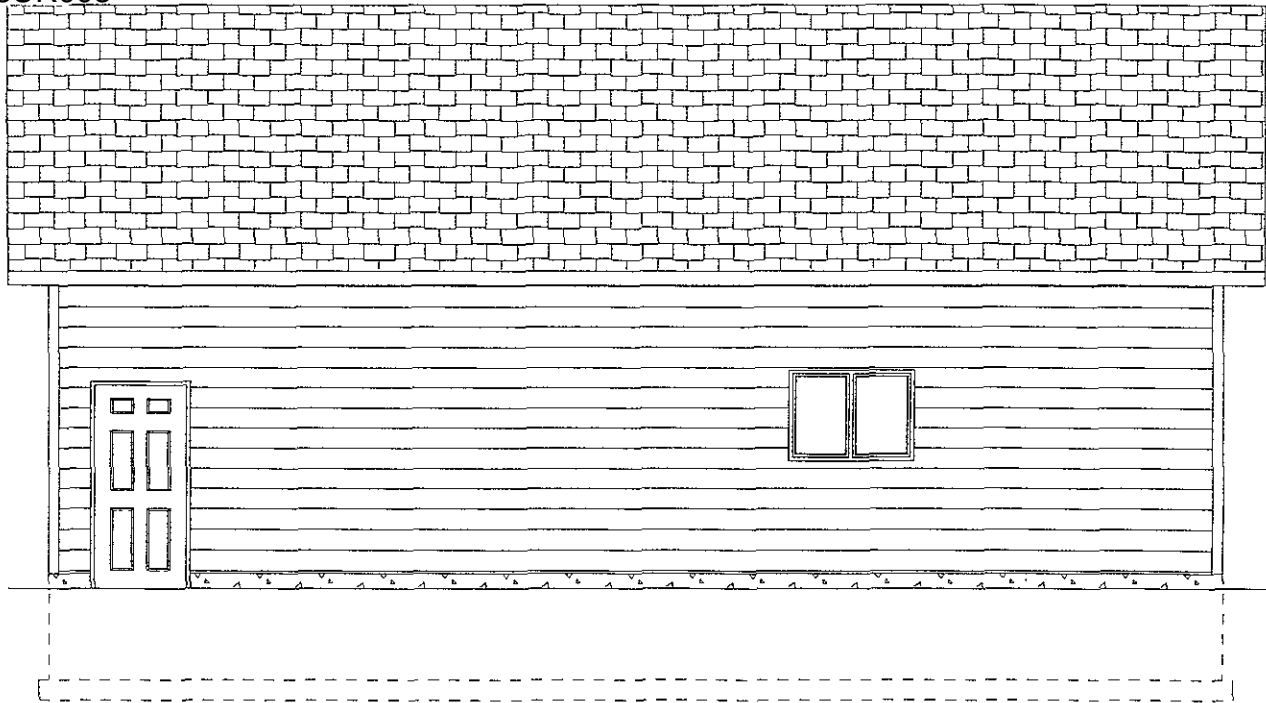

08UR003

FRONT ELEVATION

SCALE: 1/4" = 1'-0"

08UR003

REAR ELEVATION

SCALE: 1/4" = 1'-0"

08UR003

LEFT ELEVATION

SCALE: 1/4" = 1'-0"

08UR003

RIGHT ELEVATION

SCALE: 1/4" = 1'-0"