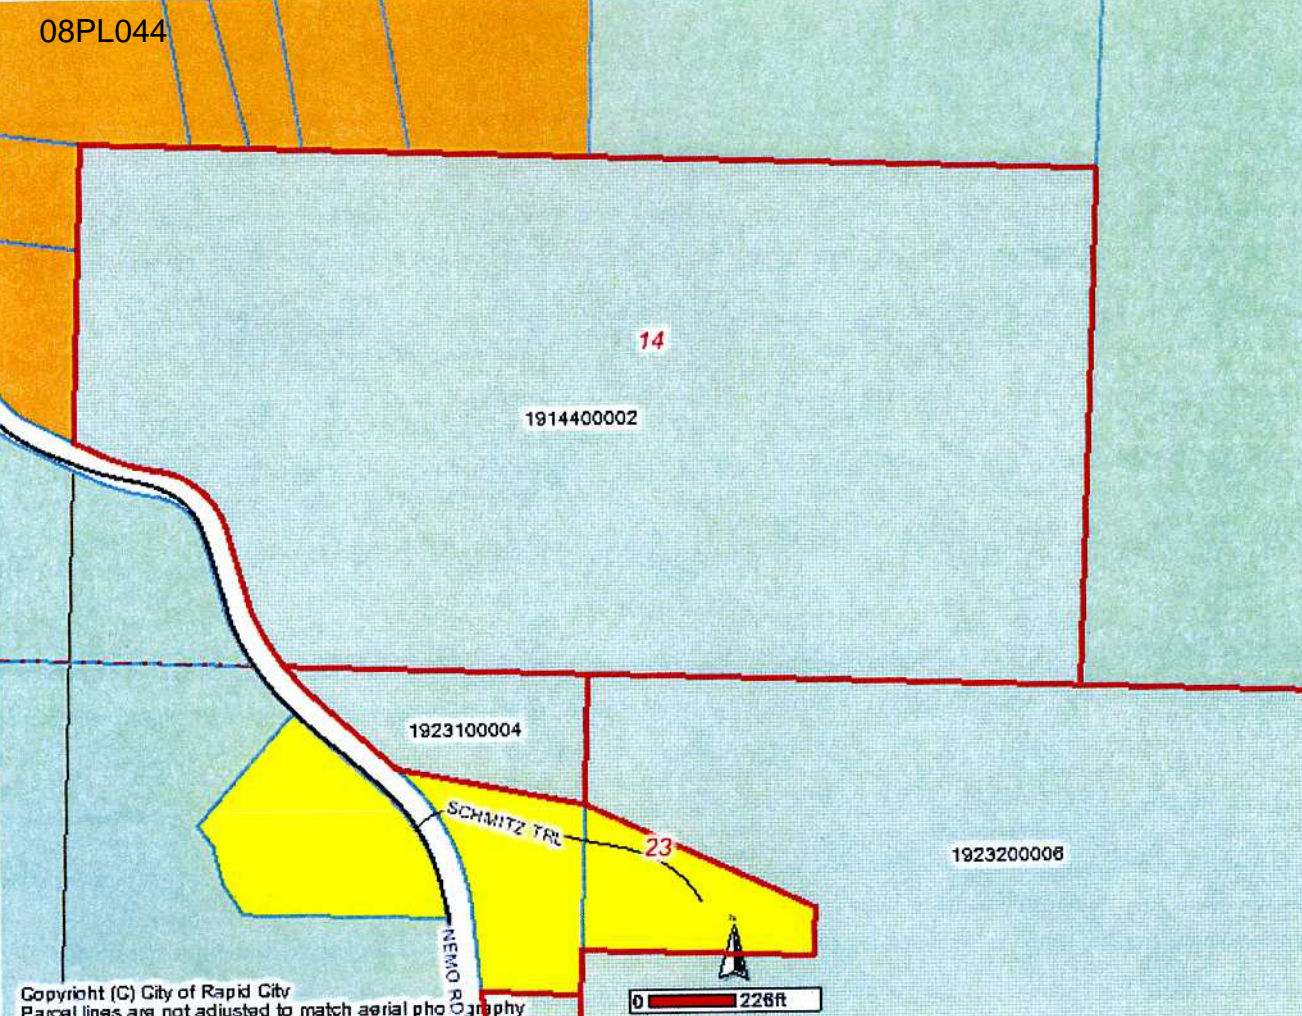

08PL044

14

1914400002

1923100004

SCHWITZ TRL

23

1923200006

NEMO RD

Copyright (C) City of Rapid City
Parcel lines are not adjusted to match aerial photography