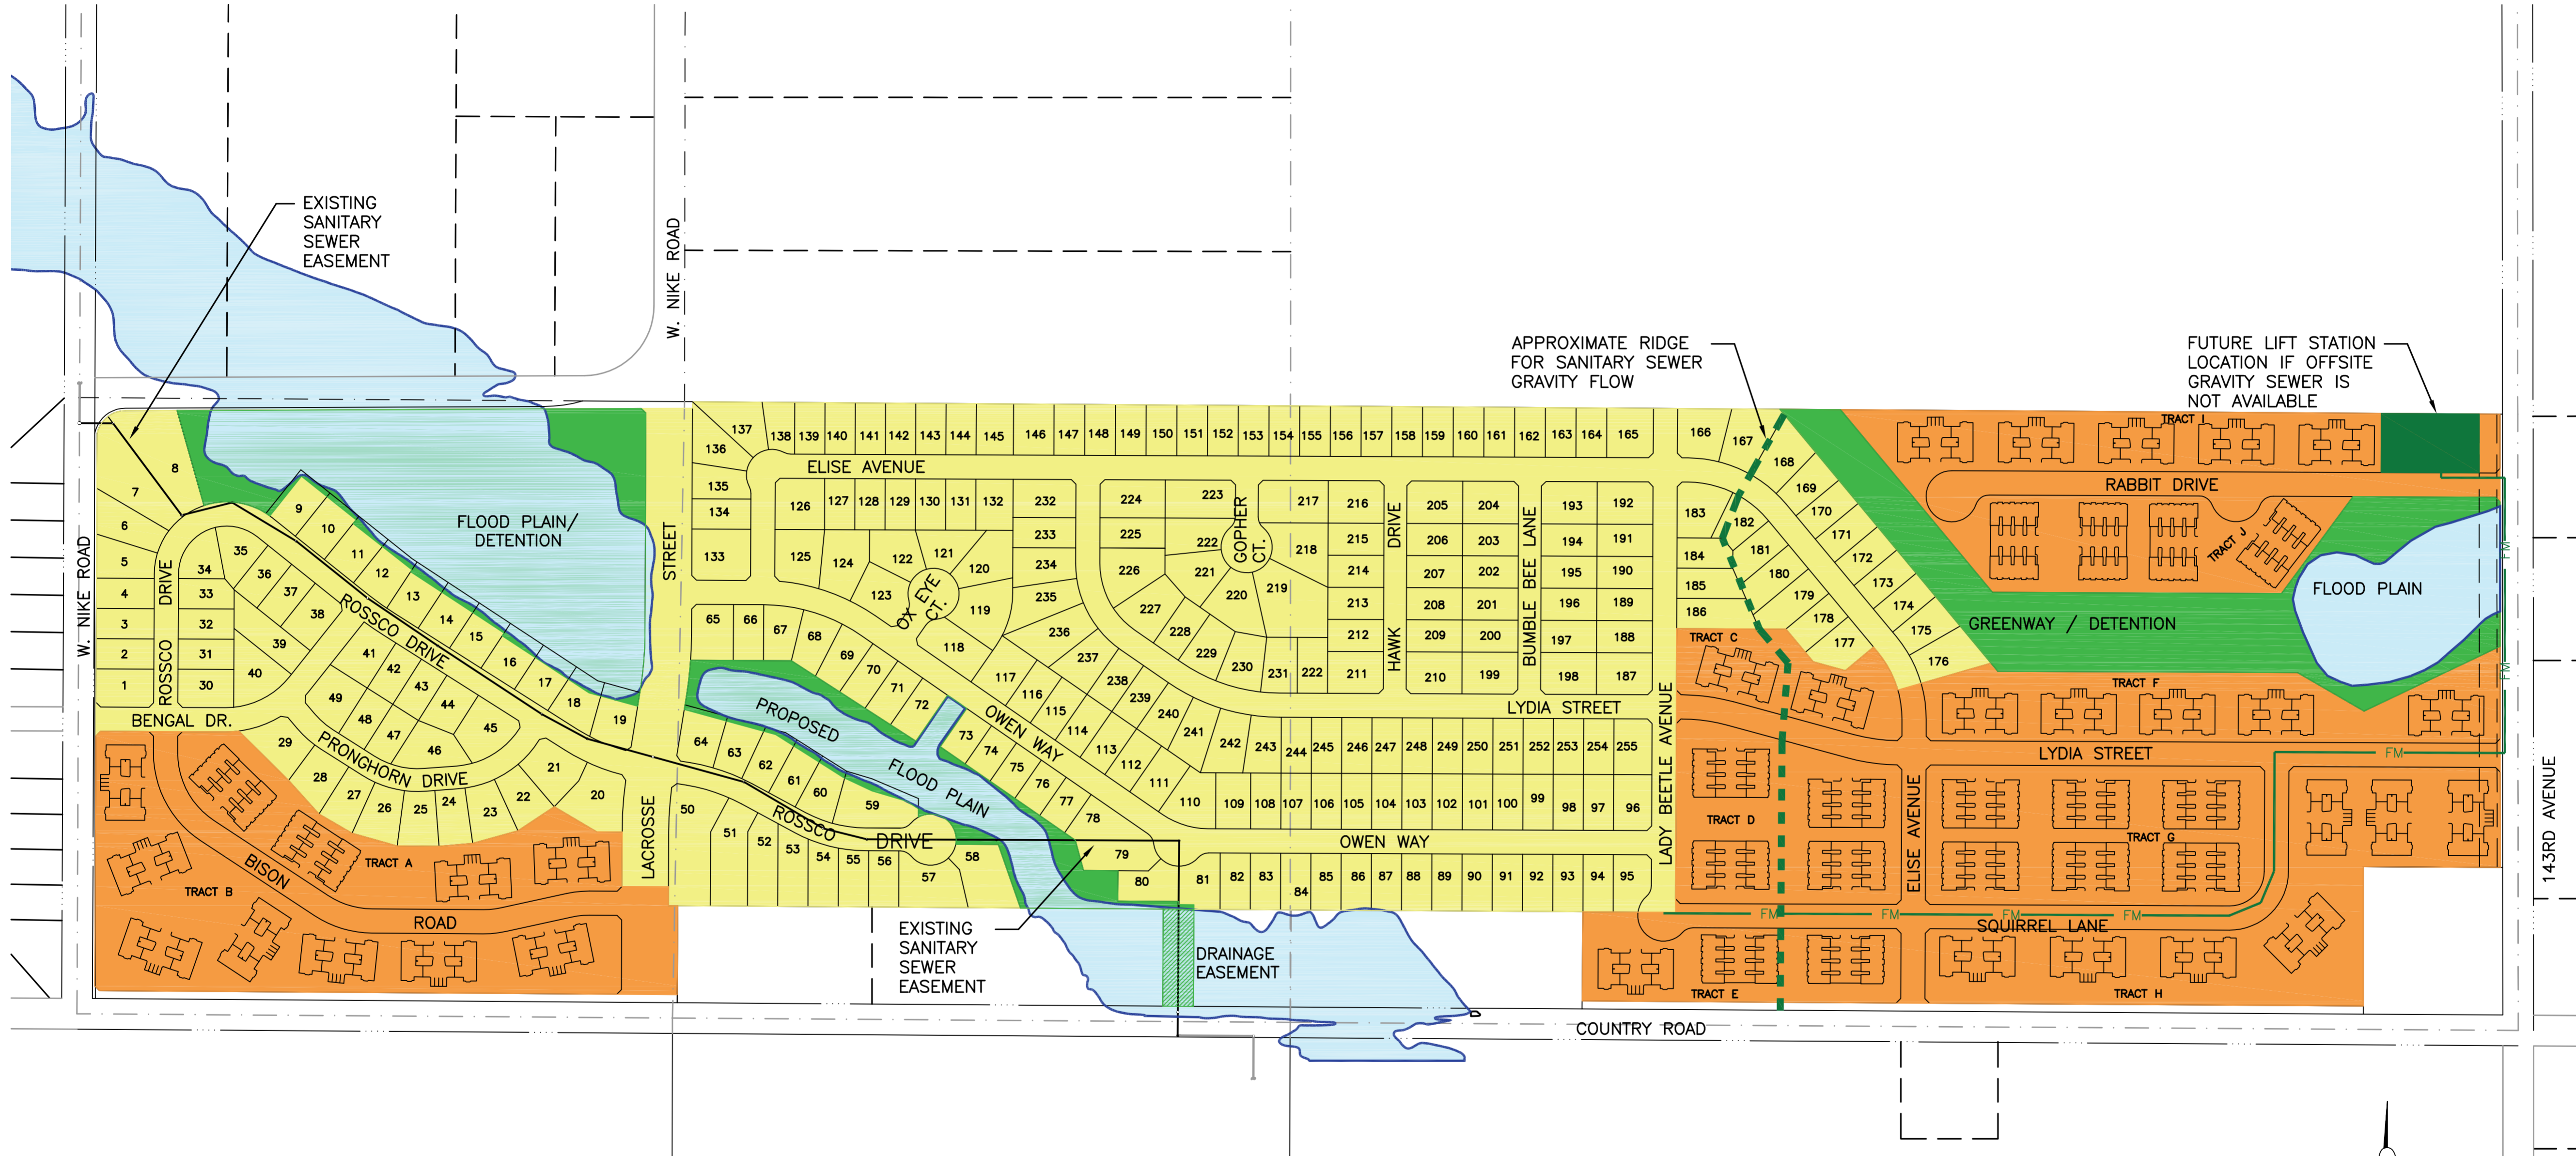

 LOW DENSITY RESIDENTIAL ZONING
 MEDIUM DENSITY RESIDENTIAL ZONING

**PRELIMINARY
FOR REVIEW ONLY**

Scale:	SCALE
Designed By:	Drawn By:
TMT	TMT
Design Date:	Print Date:
JAN 2008	03/19/08
Internal Job No:	
07-0483	
Surveyed By:	Survey Date:
RENNER	12/07
Revisions:	

PRAIRIE MEADOWS