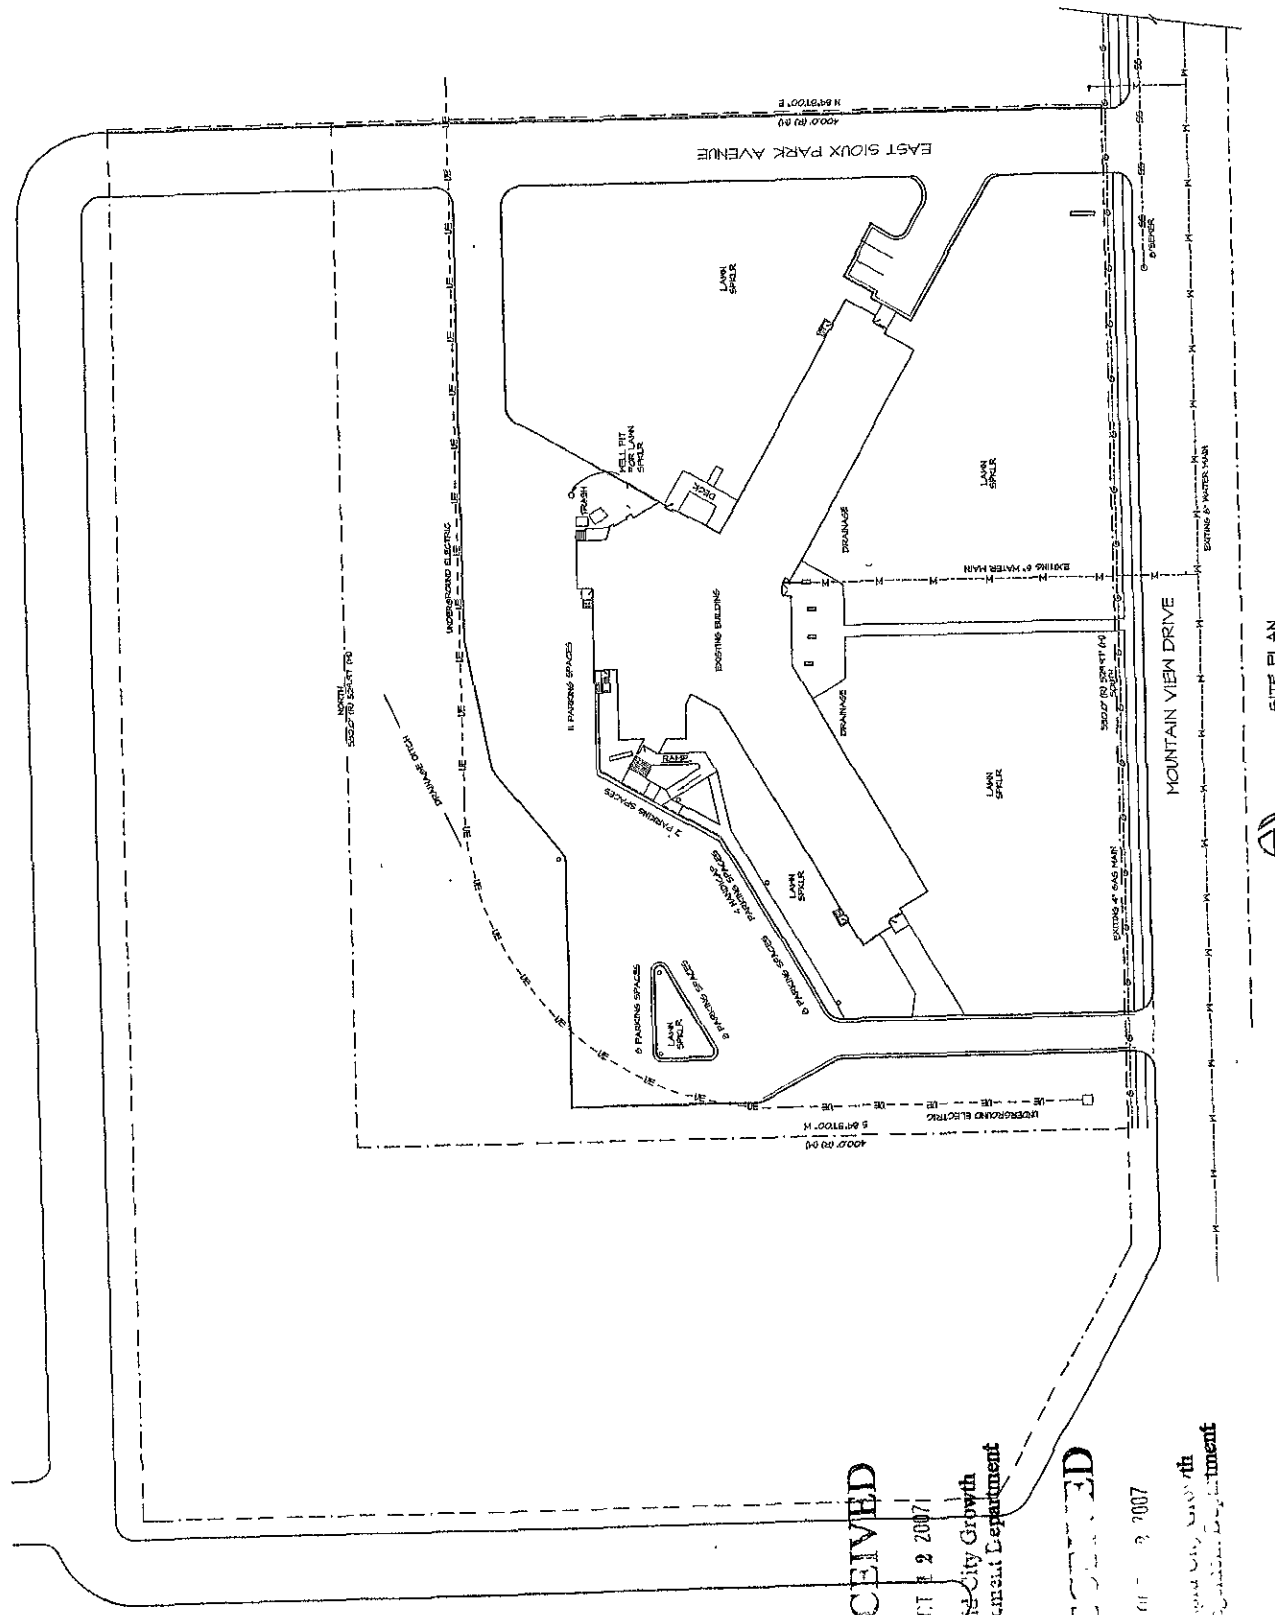

Date:	02.20.06	Revised:
Job Number:	100044	
Drawn:	CDG	
Checked:	DK	
File Ref.:	AC1-0-00	

Clarkson Mountain View Rapid City, South Dakota	
Architectural Site Plan	

88PD007

RECEIVED
 OCT 2 2007

Rapid City Growth
 Management Department

RECEIVED

OCT 2 2007

Rapid City Growth
 Management Department

SITE PLAN