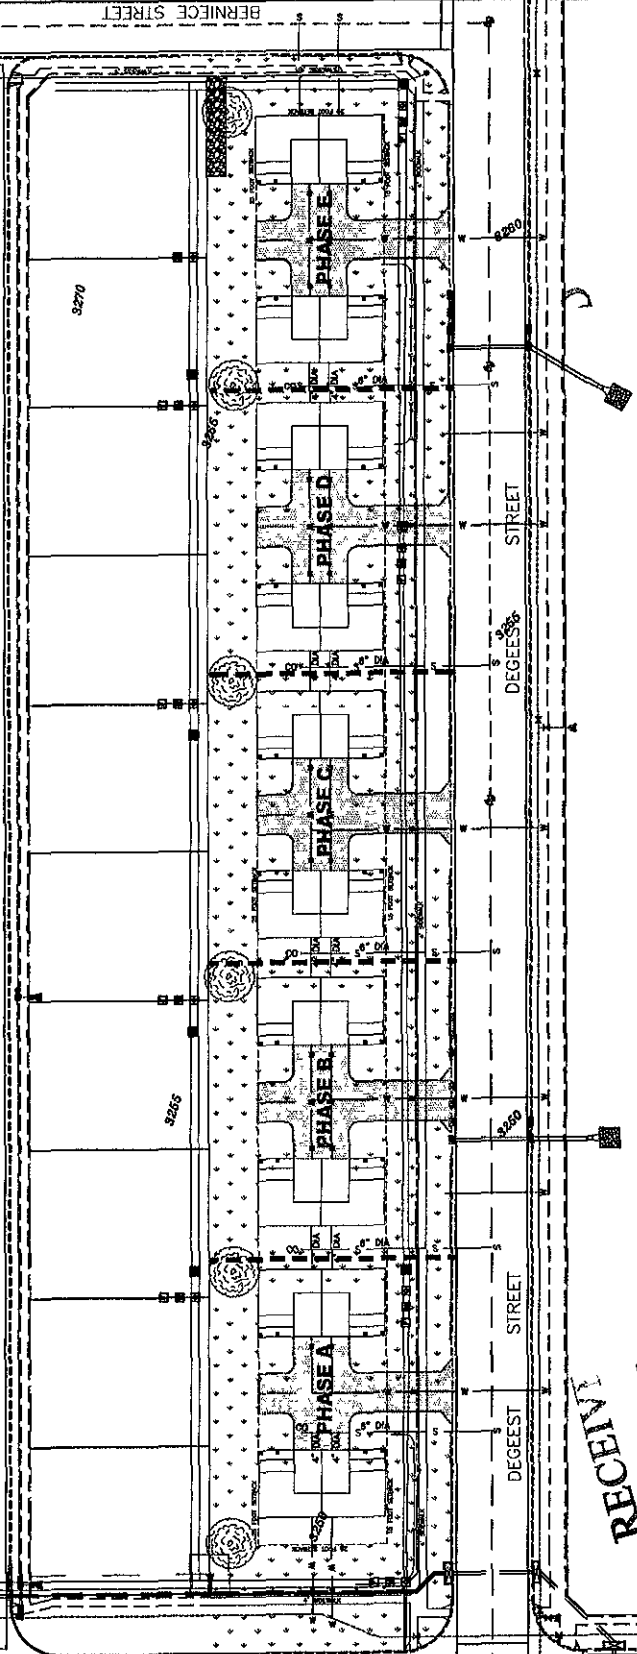

THE HOMESTEAD TOWNHOMES

FOR REVIEW ONLY

NOTE: PROJECT PHASING MAY BE BUILT NON-SEQUENTIALLY OR CONCURRENTLY AS DEEMED NECESSARY BY THE DEVELOPMENT COMPANY

PCD PHASE LINE

RECEIVED
OCT 11 2 2007
Rapid City
Management Co.