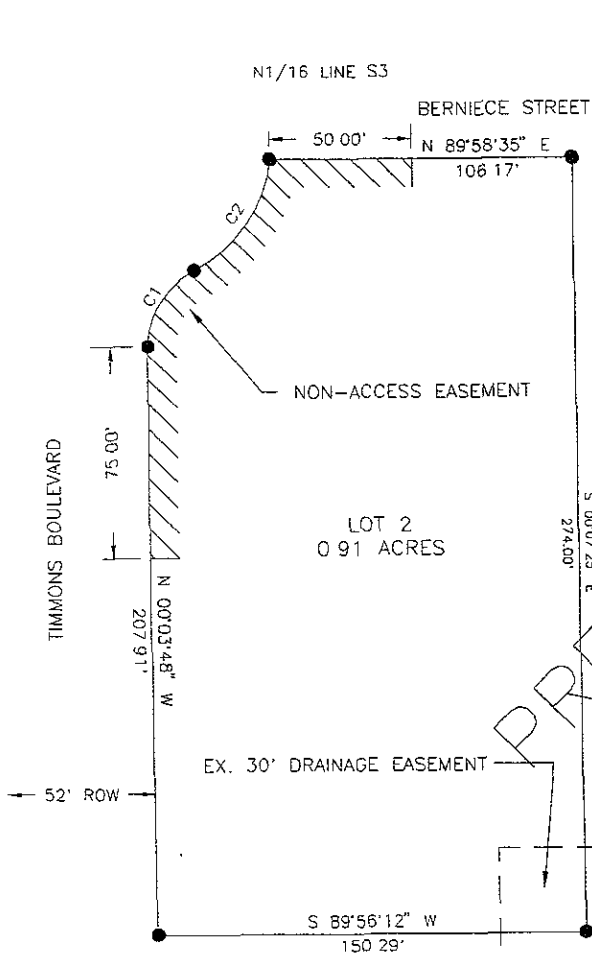

PLAT OF BIG SKY BUSINESS PARK, LOT 2, BLOCK 4
LOCATED IN THE SW1/4NW1/4, SECTION 3, T.1N, R.8E, B.H.M.,
RAPID CITY, PENNINGTON COUNTY, SOUTH DAKOTA

PRELIMINARY

RECEIVED

AUG 10 2007

Rapid City Growth
Management Department