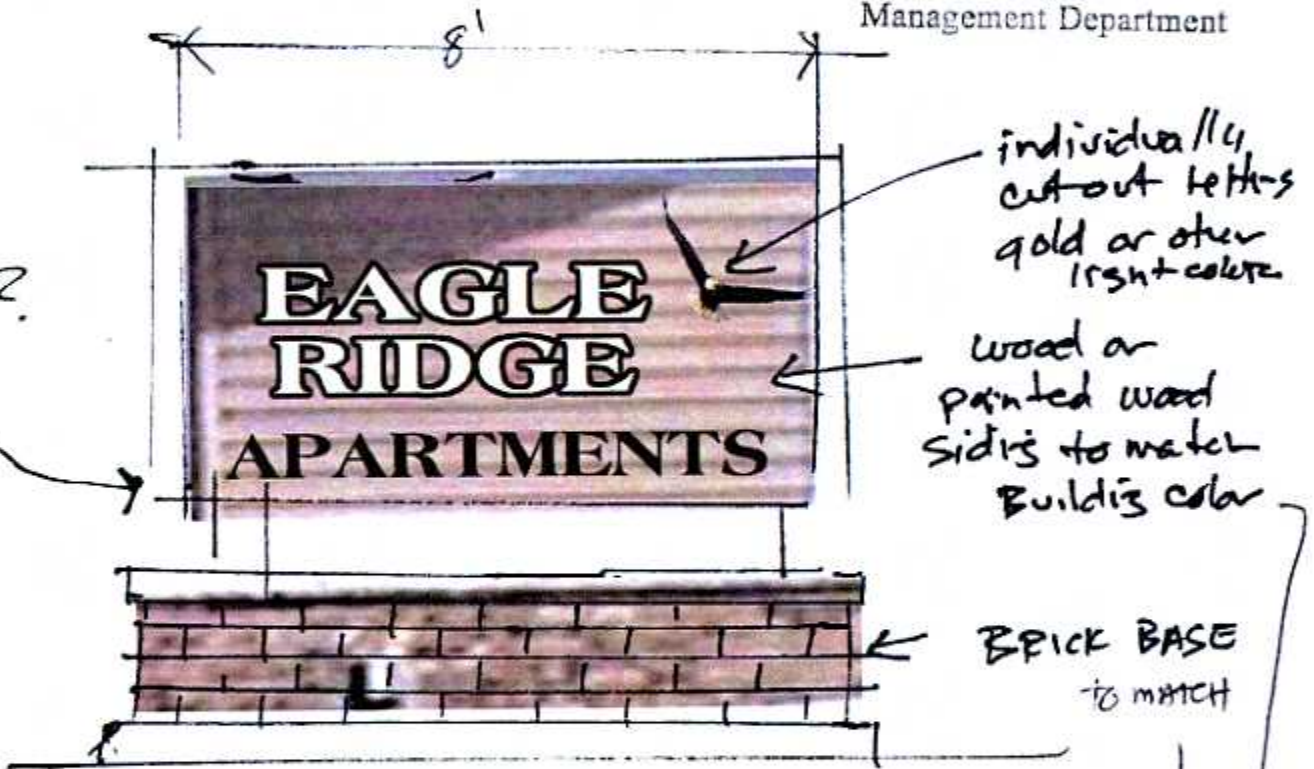

DOUBLE SIDED  
GROUND LIGHTING

RECEIVED

JUL 12 2007

Rapid City Growth  
Management Department

Add  
Address?

Proposed location

Stump Signs  
342-3006  
(CRAIG)