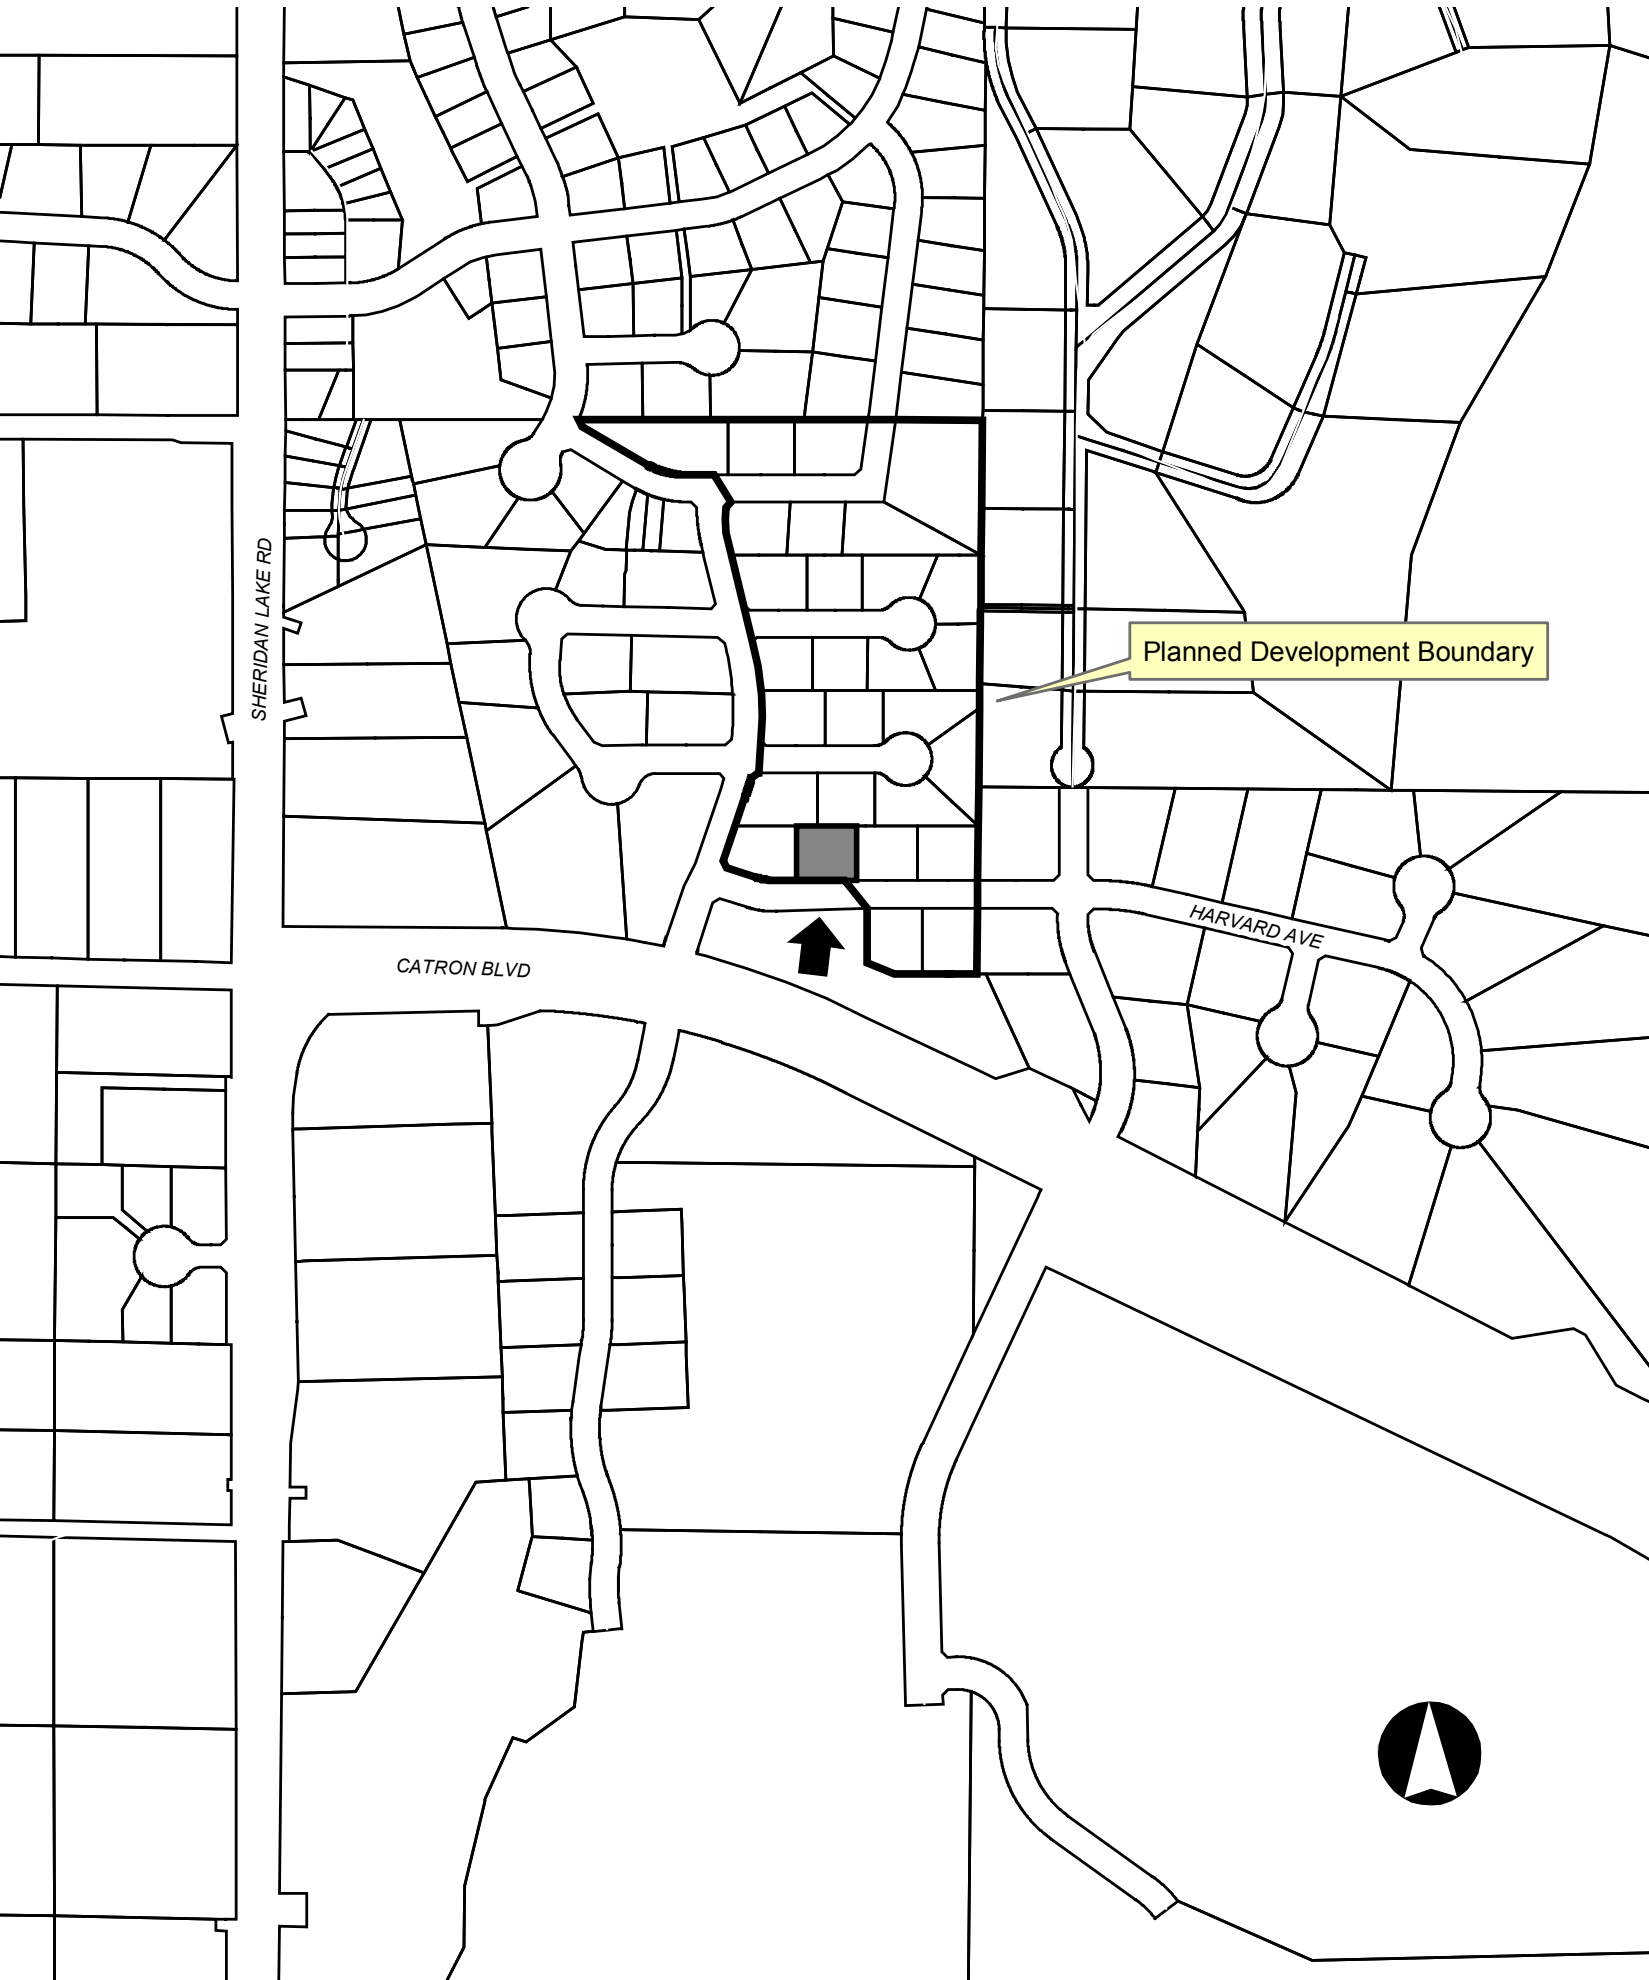

07PD033

SHERIDAN LAKE RD

CATRON BLVD

HARVARD AVE

Planned Development Boundary