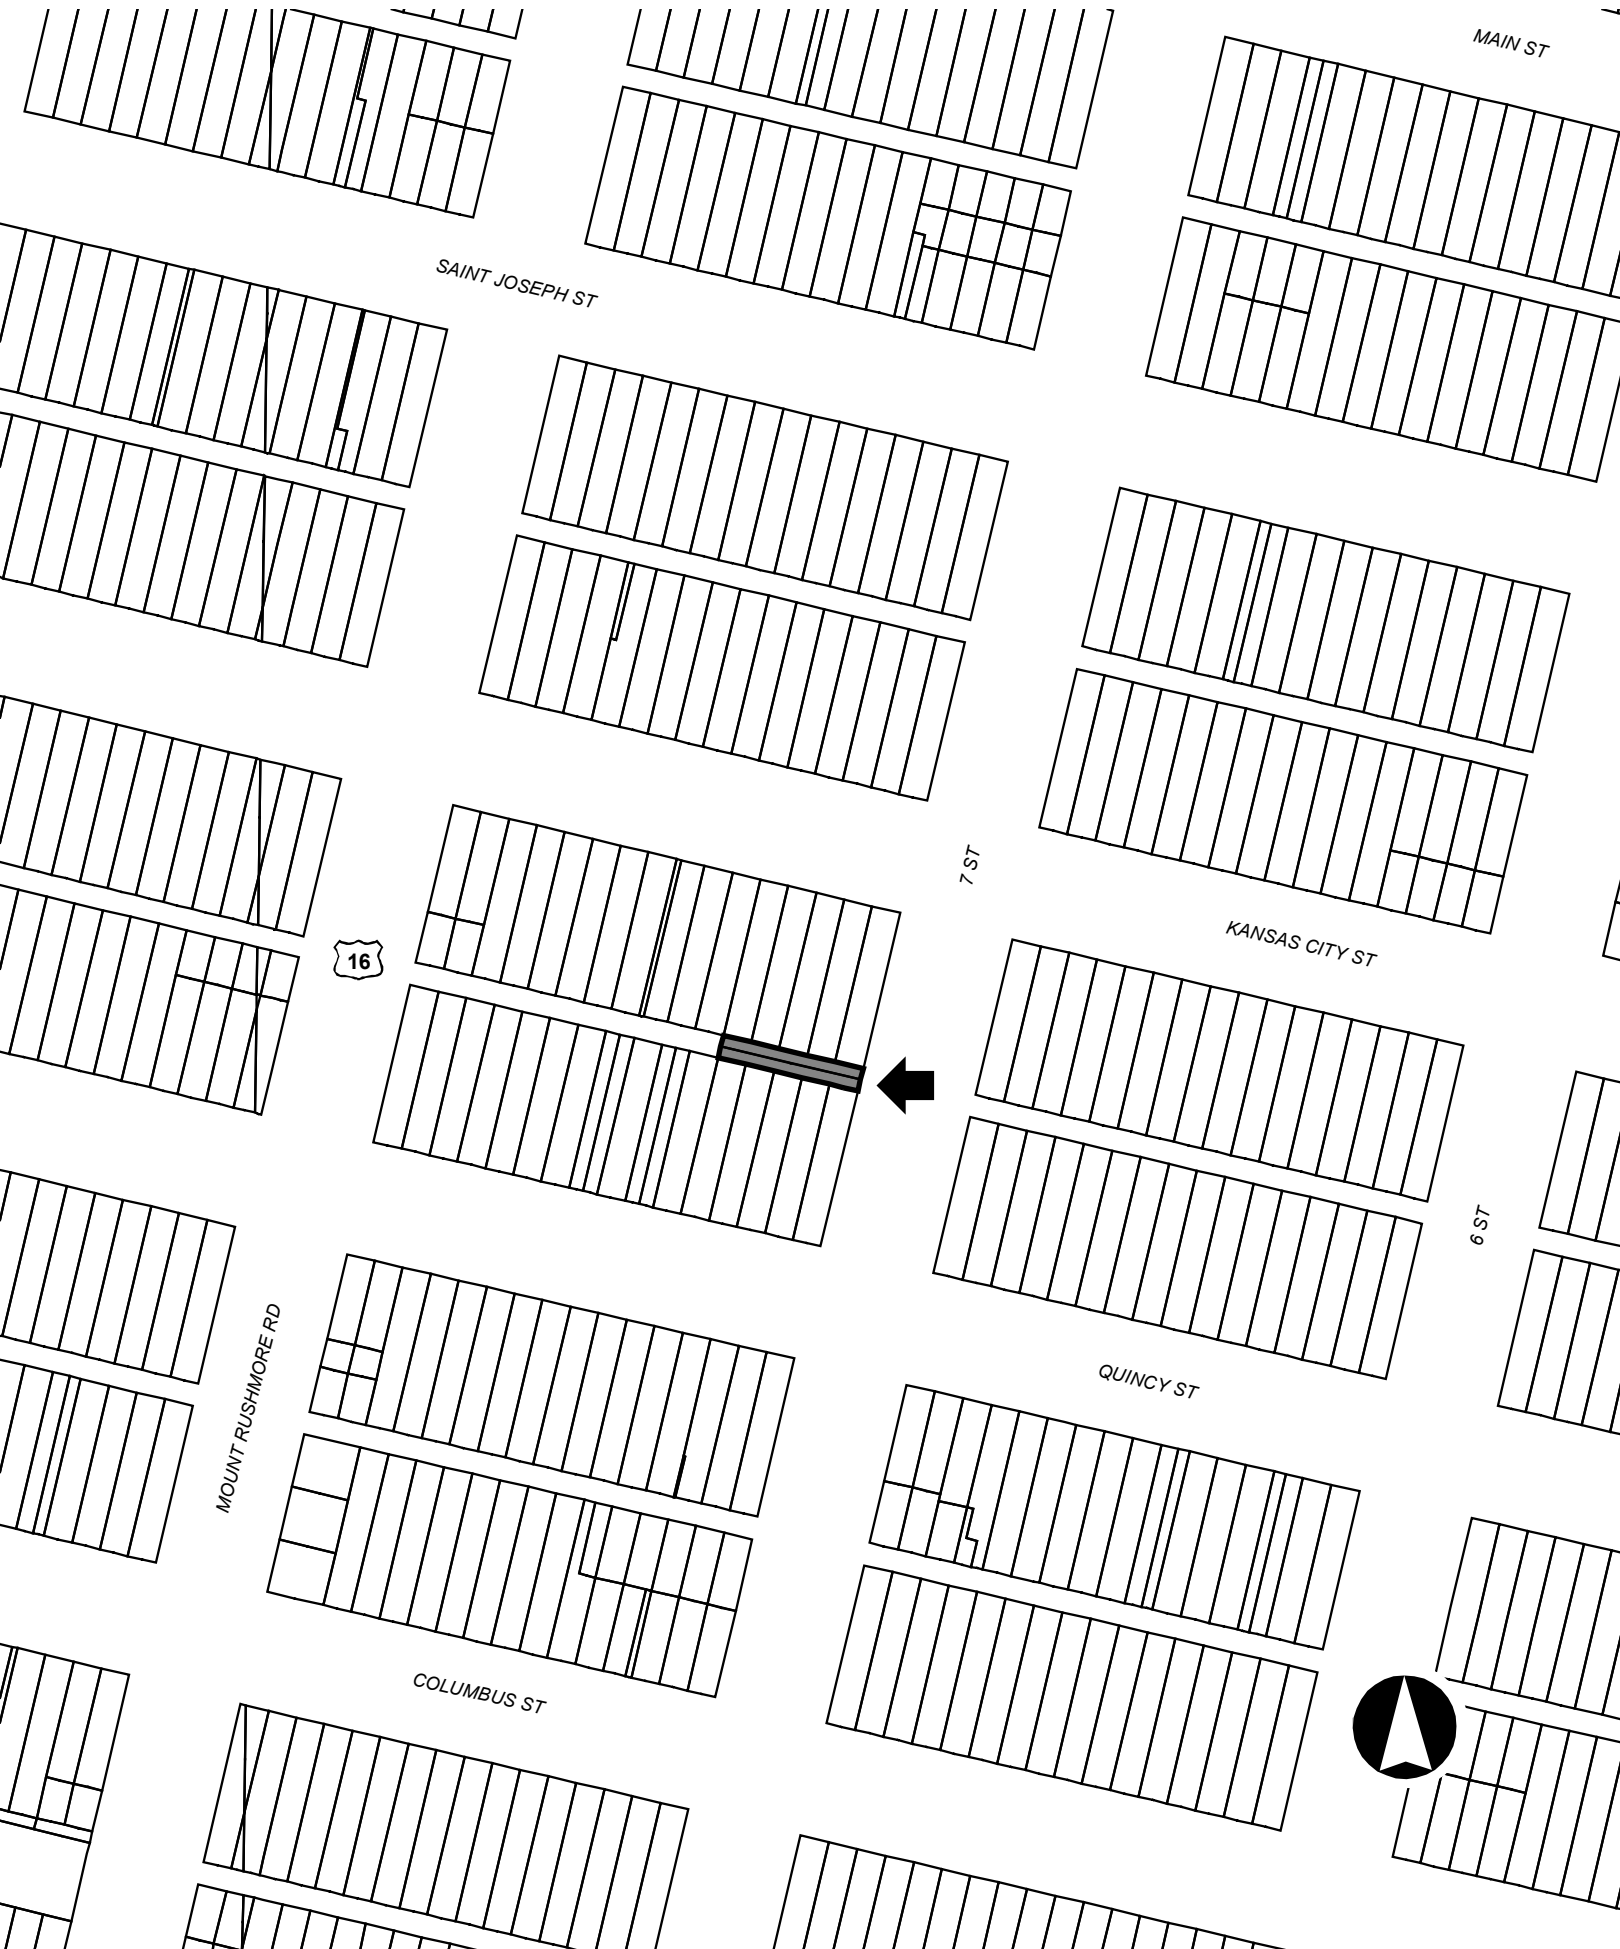

07VE015

MAIN ST

SAINT JOSEPH ST

KANSAS CITY ST

7 ST

16

6 ST

QUINCY ST

MOUNT RUSHMORE RD

COLUMBUS ST