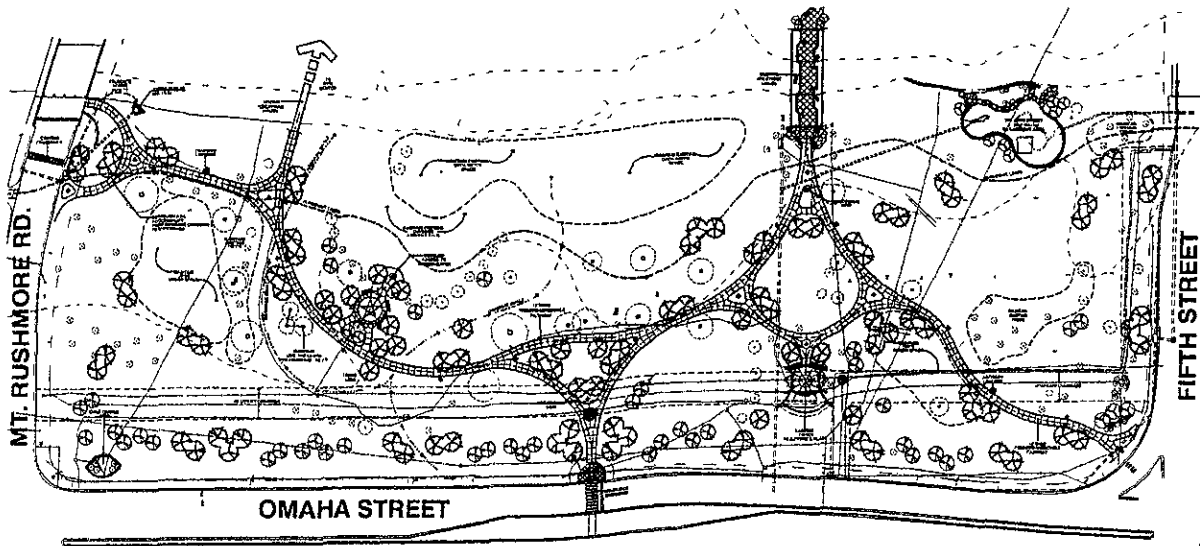

ENHANCEMENT PROJECT

L PARK

PARK DEVELOPMENT PLAN

VICINITY MAP

RECEIVED

MAY 1 & 2007

Rapid City Growth
Management Department

Landscape Architecture • Site Development
Planning • Urban Design • Park & Recreation