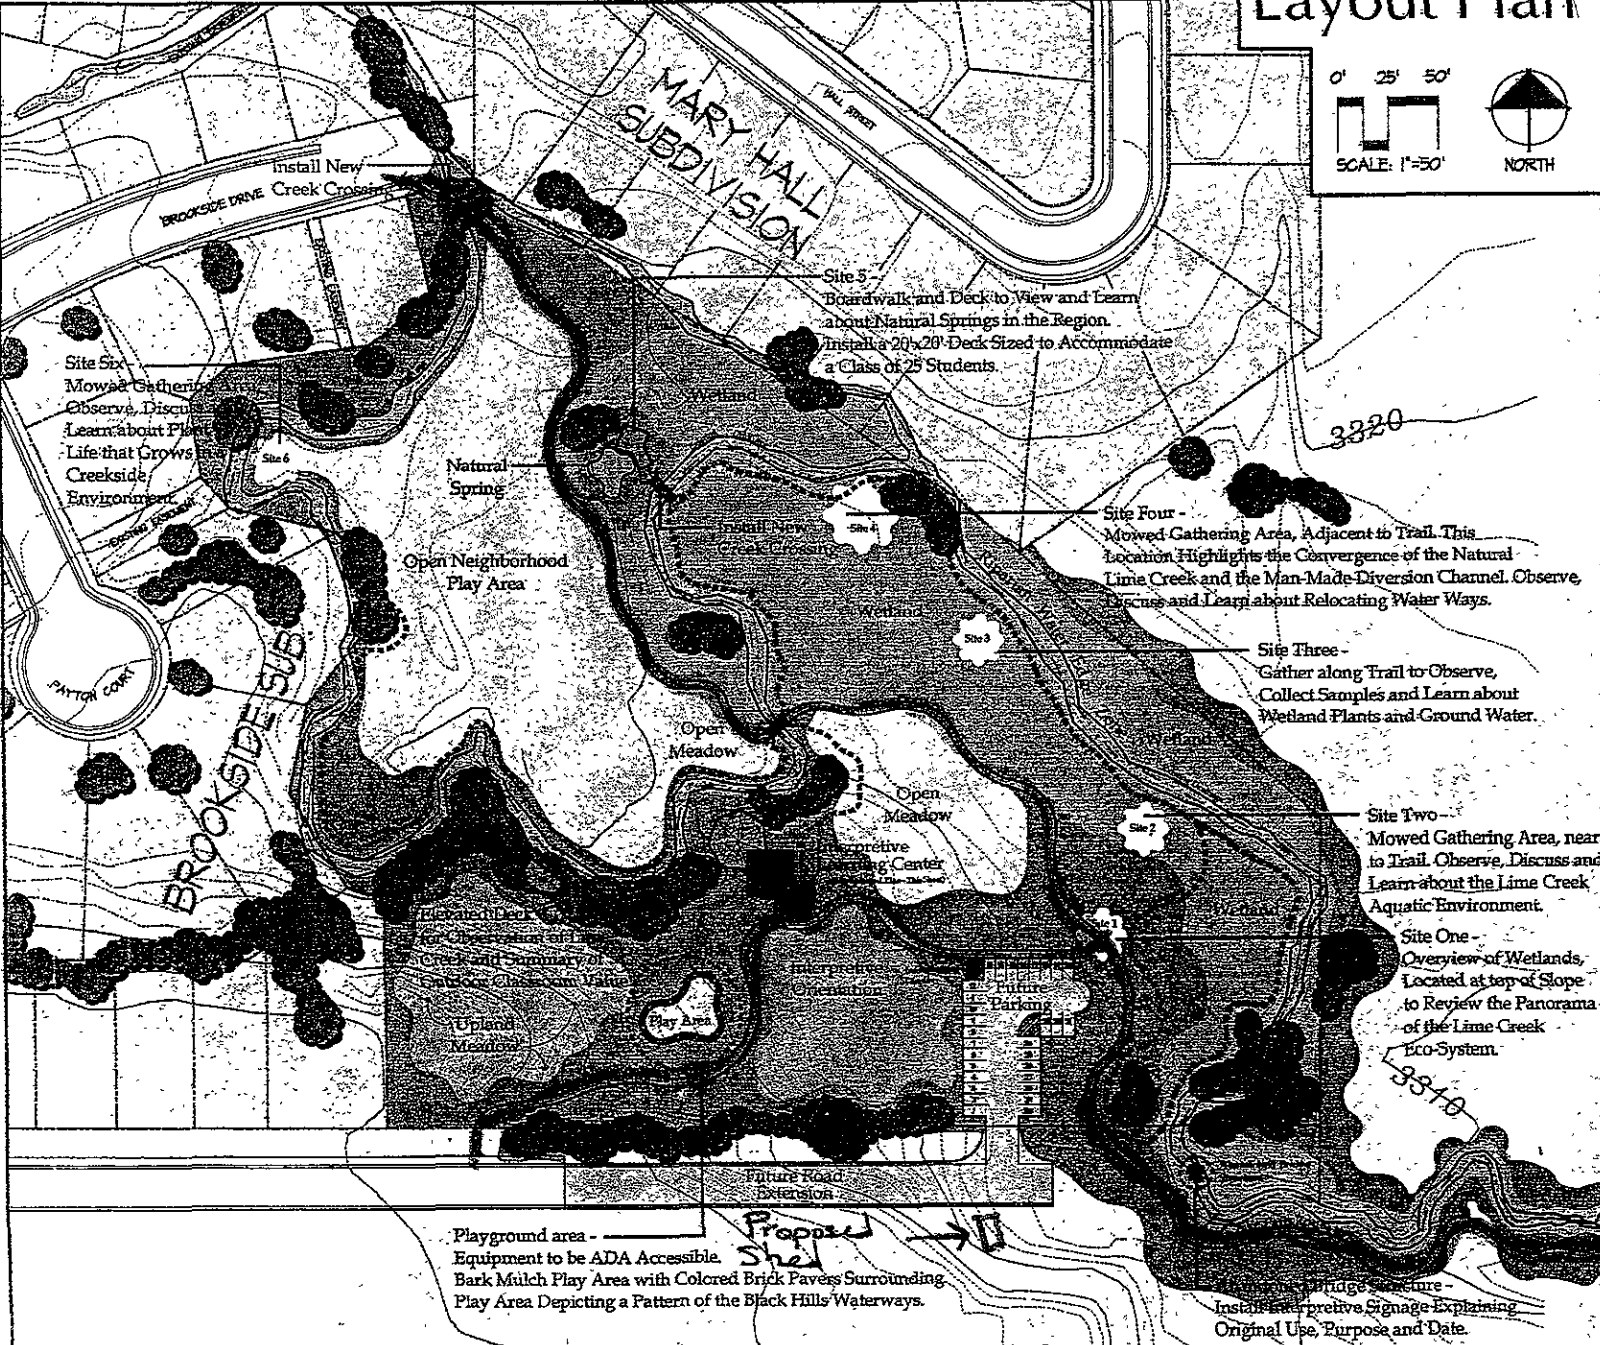

Kiwanis - Mary Hall Park Proposed Park Layout Plan

In Courtesy of:
Wyss Associates, Inc.
 Landscape Architecture - Golf Course Architecture - Parks & Recreation Design
 701 5th Street, Suite 200, Black Hills, SD 57701-3270 TEL: 605.624.2004 FAX: 605.624.1623