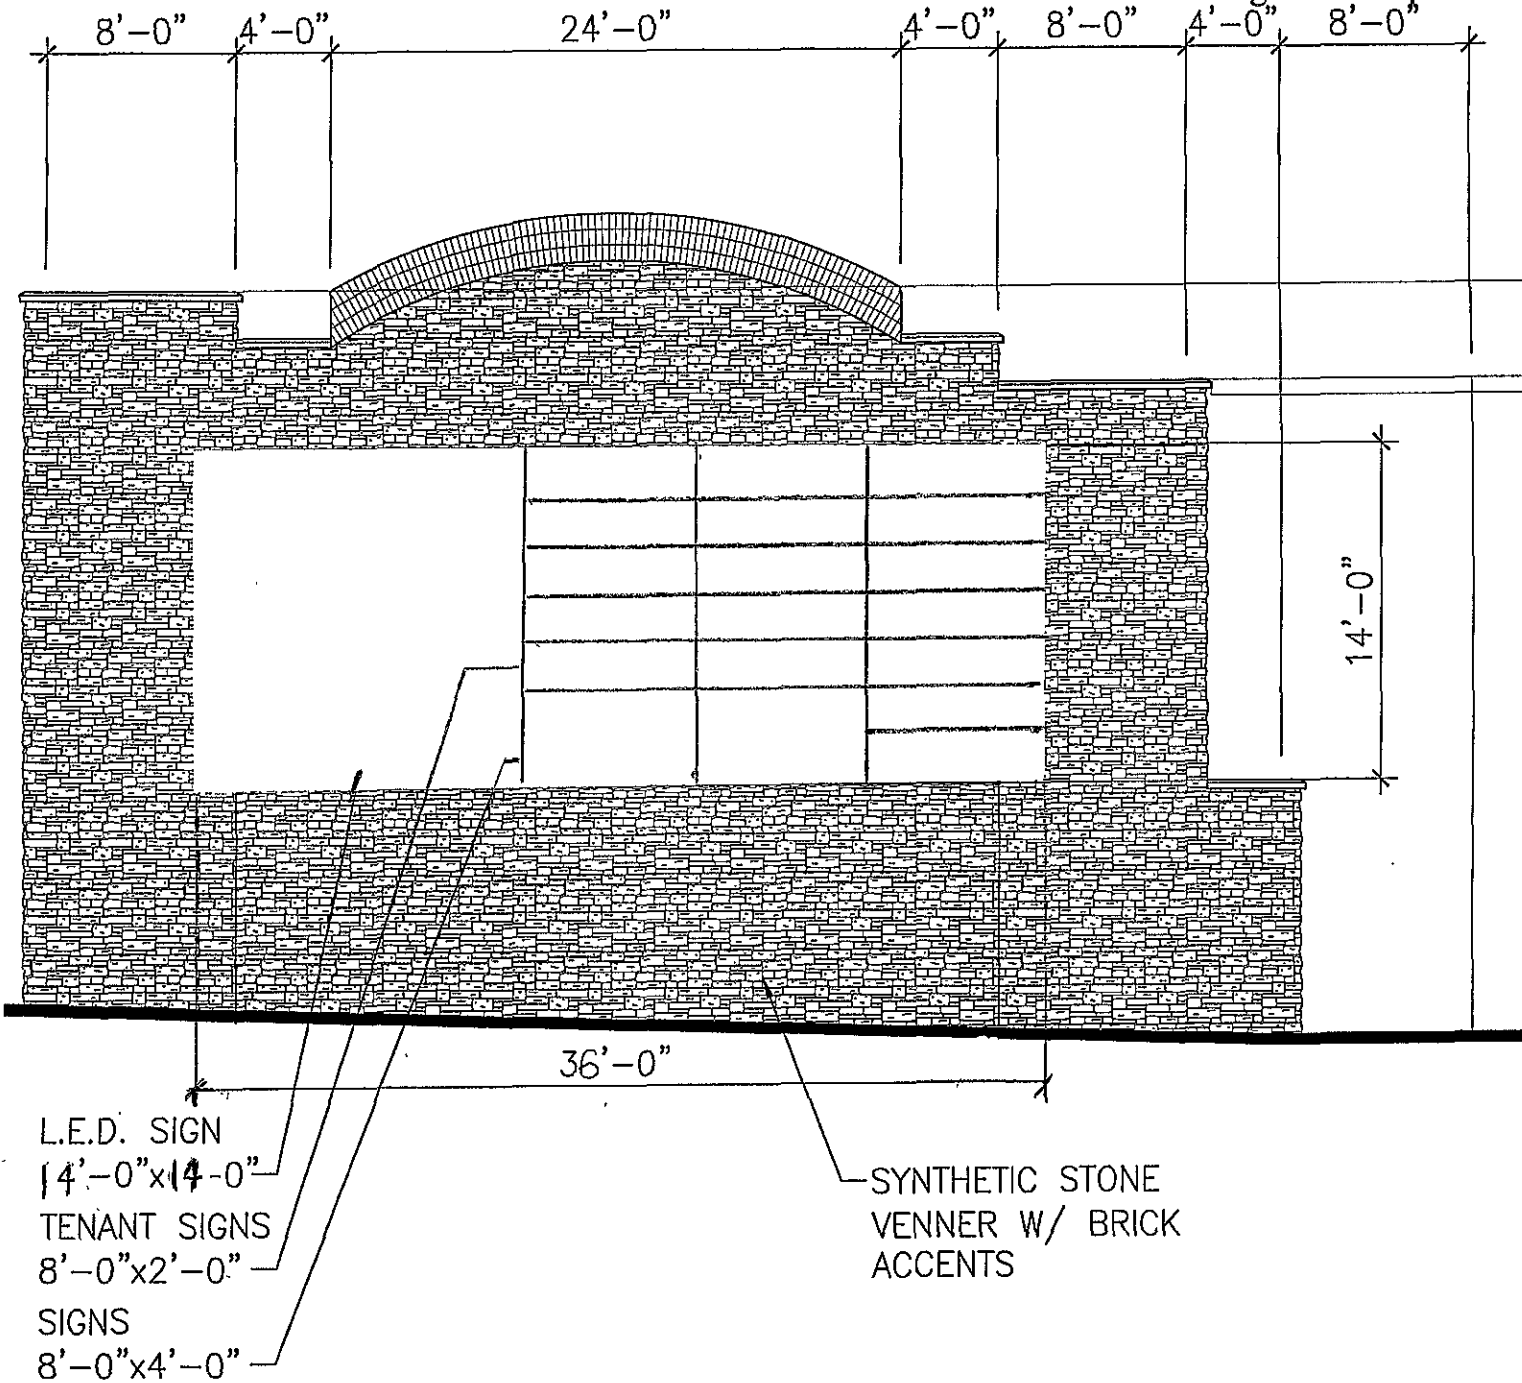

MAR 22 2007

Rapid City Growth Management Department

REVISED 3-21-2007

SIGNAGE ELEVATION

SCALE: 1/8" = 1'-0"

TSP, Inc.
600 Kansas City Street
Rapid City, SD 57701

phone: (605) 343-6102
fax: (605) 343-7159