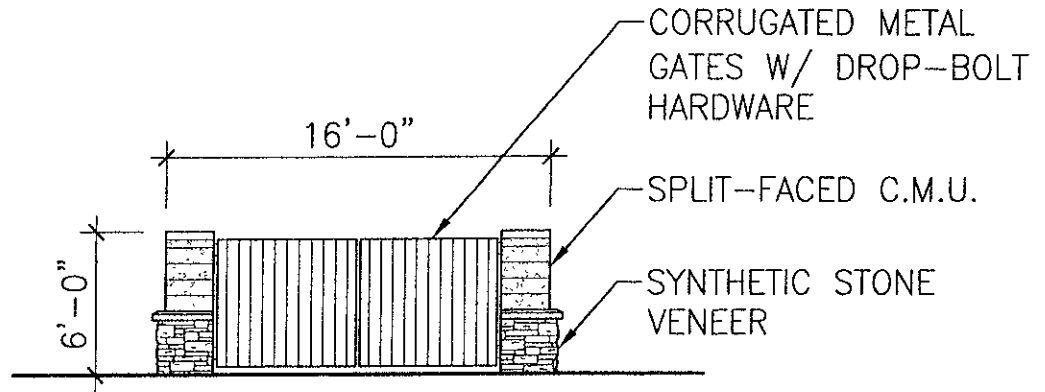

RECEIVED

MAR 09 2007

Rapid City Growth
Management Department

FRONT ELEVATION

SIDE ELEVATION

TSP, Inc.
600 Kansas City Street
Rapid City, SD 57701

phone: (605) 343-6102
fax: (605) 343-7159

DUMPSTER ENCLOSURE ELEVATIONS