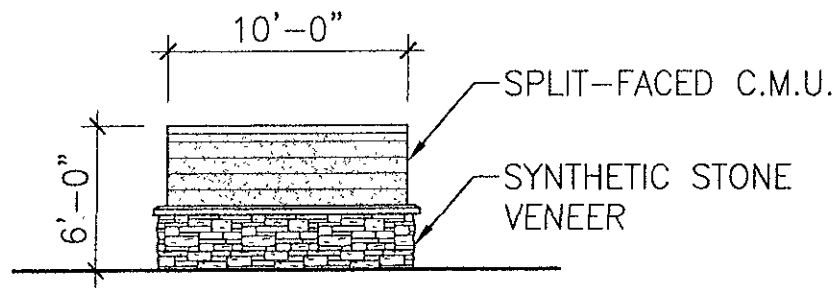

RECEIVED

MAR 09 2007

Rapid City Growth
Management Department

FRONT ELEVATION

SIDE ELEVATION

TSP, Inc.
600 Kansas City Street
Rapid City, SD 57701

phone: (605) 343-6102
fax: (605) 343-7159

DUMPSTER ENCLOSURE ELEVATIONS