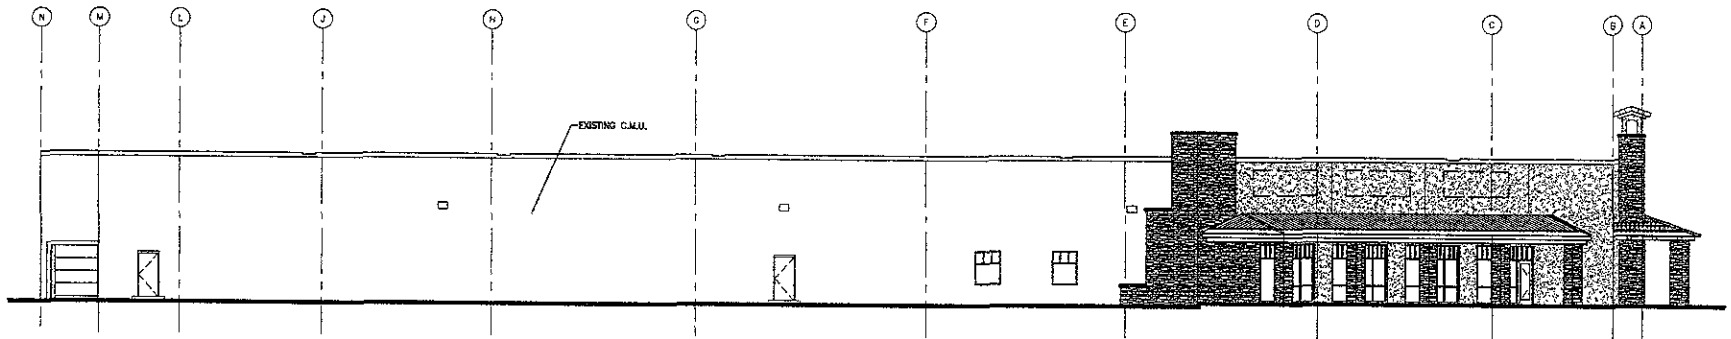

RECEIVED

MAR 3 2007

Rapid City
Manager

EAST ELEVATION

SOUTH ELEVATION

TUSCANY SQUARE SHOPPING CENTER - EXISTING BUILDING

TSP, Inc
 600 Kansas City Street
 Rapid City, SD 57701
 phone: (605) 343-6102
 fax: (605) 343-7159

MAR 9 2007

Rapid City Growth
Management Department

WEST ELEVATION

NORTH ELEVATION

TUSCANY SQUARE SHOPPING CENTER - EXISTING BUILDING

TSP, Inc
 600 Kansas City Street
 Rapid City, SD 57701
 phone (605) 343-6102
 fax (605) 343-7159

RECEIVED
MAR 6 2007
Rapid City
Management Department

NEW BUILDING - FRONT ELEVATION

NEW BUILDING - SIDE ELEVATION

NEW BUILDING - SIDE ELEVATION

NEW BUILDING - REAR ELEVATION

TSP, Inc.
600 Kansas City Street
Rapid City, SD 57701
phone: (605) 343-6102
fax: (605) 343-7159