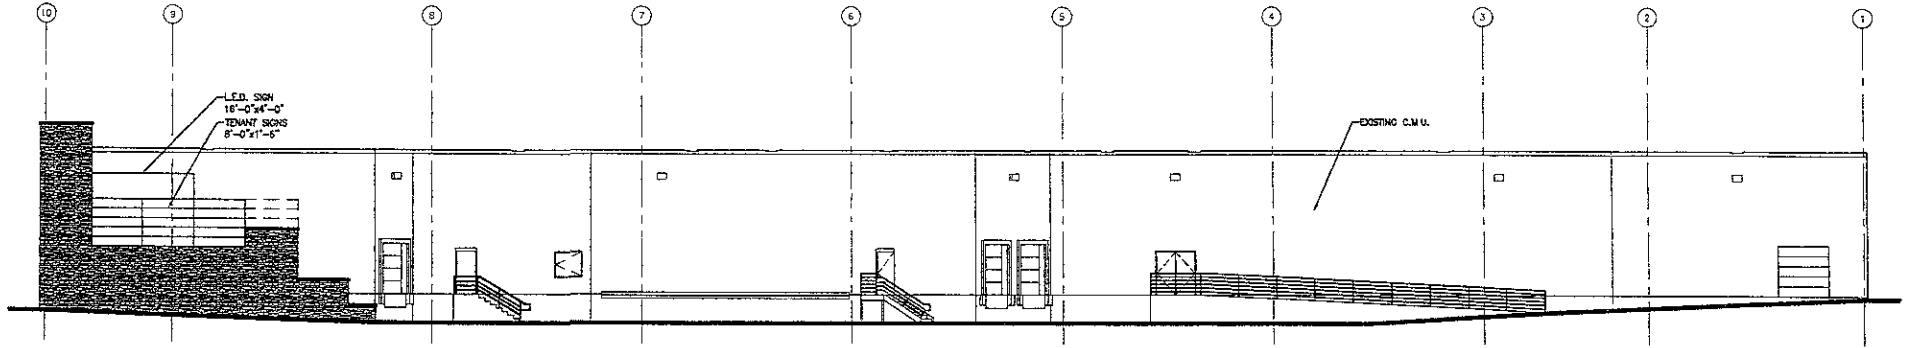

RECEIVED

MAR 3 2007

Rapid City
Manager

EAST ELEVATION

SOUTH ELEVATION

TUSCANY SQUARE SHOPPING CENTER - EXISTING BUILDING

TSP, Inc
 600 Kansas City Street
 Rapid City, SD 57701
 phone: (605) 343-6102
 fax: (605) 343-7159

MAR 9 2007

Rapid City Growth
Management Department

WEST ELEVATION

NORTH ELEVATION

TUSCANY SQUARE SHOPPING CENTER - EXISTING BUILDING

TSP, Inc
 600 Kansas City Street
 Rapid City, SD 57701
 phone (605) 343-6102
 fax (605) 343-7159