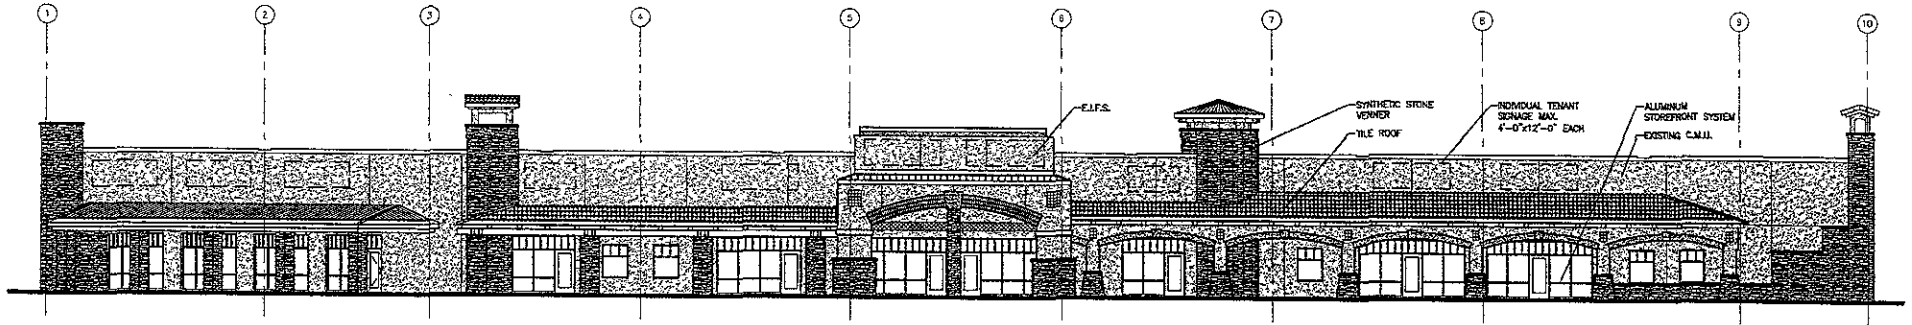

RECEIVED

MAR 3 2007

Rapid City
Manager

EAST ELEVATION

SOUTH ELEVATION

TUSCANY SQUARE SHOPPING CENTER - EXISTING BUILDING

TSP, Inc
 600 Kansas City Street
 Rapid City, SD 57701
 phone: (605) 343-6102
 fax: (605) 343-7159

MAR 9 2007

Rapid City Growth
Management Department

WEST ELEVATION

NORTH ELEVATION

TUSCANY SQUARE SHOPPING CENTER - EXISTING BUILDING

TSP, Inc
 600 Kansas City Street
 Rapid City, SD 57701
 phone (605) 343-6102
 fax (605) 343-7159

RECEIVED
MAR 6 2007
Rapid City
Management Department

NEW BUILDING - FRONT ELEVATION

NEW BUILDING - SIDE ELEVATION

NEW BUILDING - SIDE ELEVATION

NEW BUILDING - REAR ELEVATION

TSP, Inc.
600 Kansas City Street
Rapid City, SD 57701
phone: (605) 343-6102
fax: (605) 343-7159