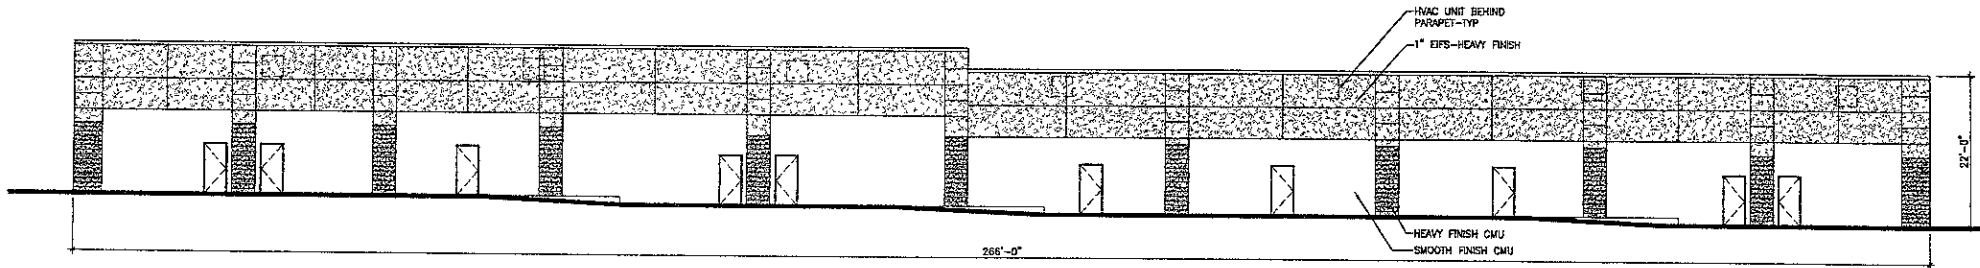

RECEIVED
MAR 6 2007
Rapid City
Management Department

NEW BUILDING - FRONT ELEVATION

NEW BUILDING - SIDE ELEVATION

NEW BUILDING - SIDE ELEVATION

NEW BUILDING - REAR ELEVATION

TSP, Inc.
600 Kansas City Street
Rapid City, SD 57701
phone: (605) 343-6102
fax: (605) 343-7159