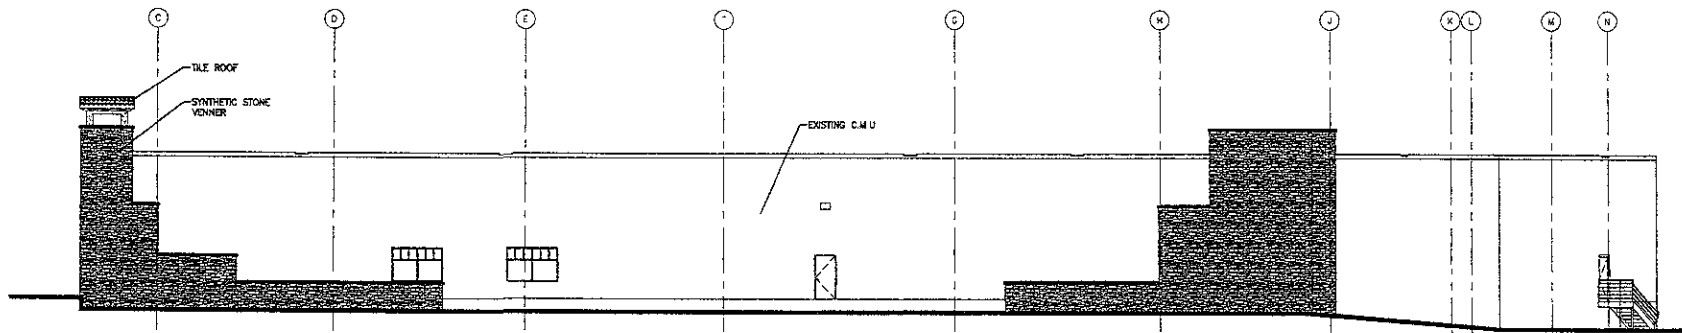

RECEIVED

MAR 3 2007

Rapid City
Manager

EAST ELEVATION

SOUTH ELEVATION

TUSCANY SQUARE SHOPPING CENTER - EXISTING BUILDING

TSP, Inc
 600 Kansas City Street
 Rapid City, SD 57701
 phone: (605) 343-6102
 fax: (605) 343-7159

MAR 9 2007

Rapid City Growth
Management Department

WEST ELEVATION

NORTH ELEVATION

TUSCANY SQUARE SHOPPING CENTER - EXISTING BUILDING

TSP, Inc
 600 Kansas City Street
 Rapid City, SD 57701
 phone (605) 343-6102
 fax (605) 343-7159