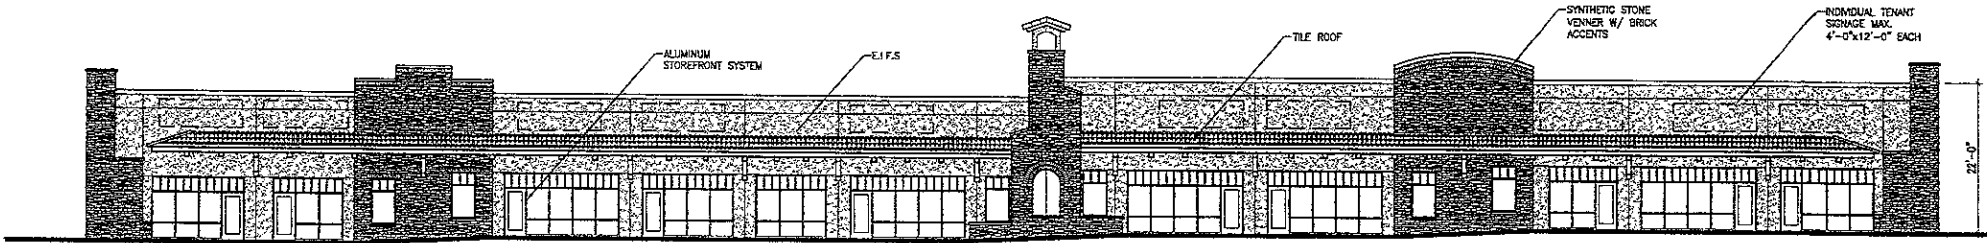

RECEIVED
MAR 6 2007
Rapid City
Management Department

NEW BUILDING - FRONT ELEVATION