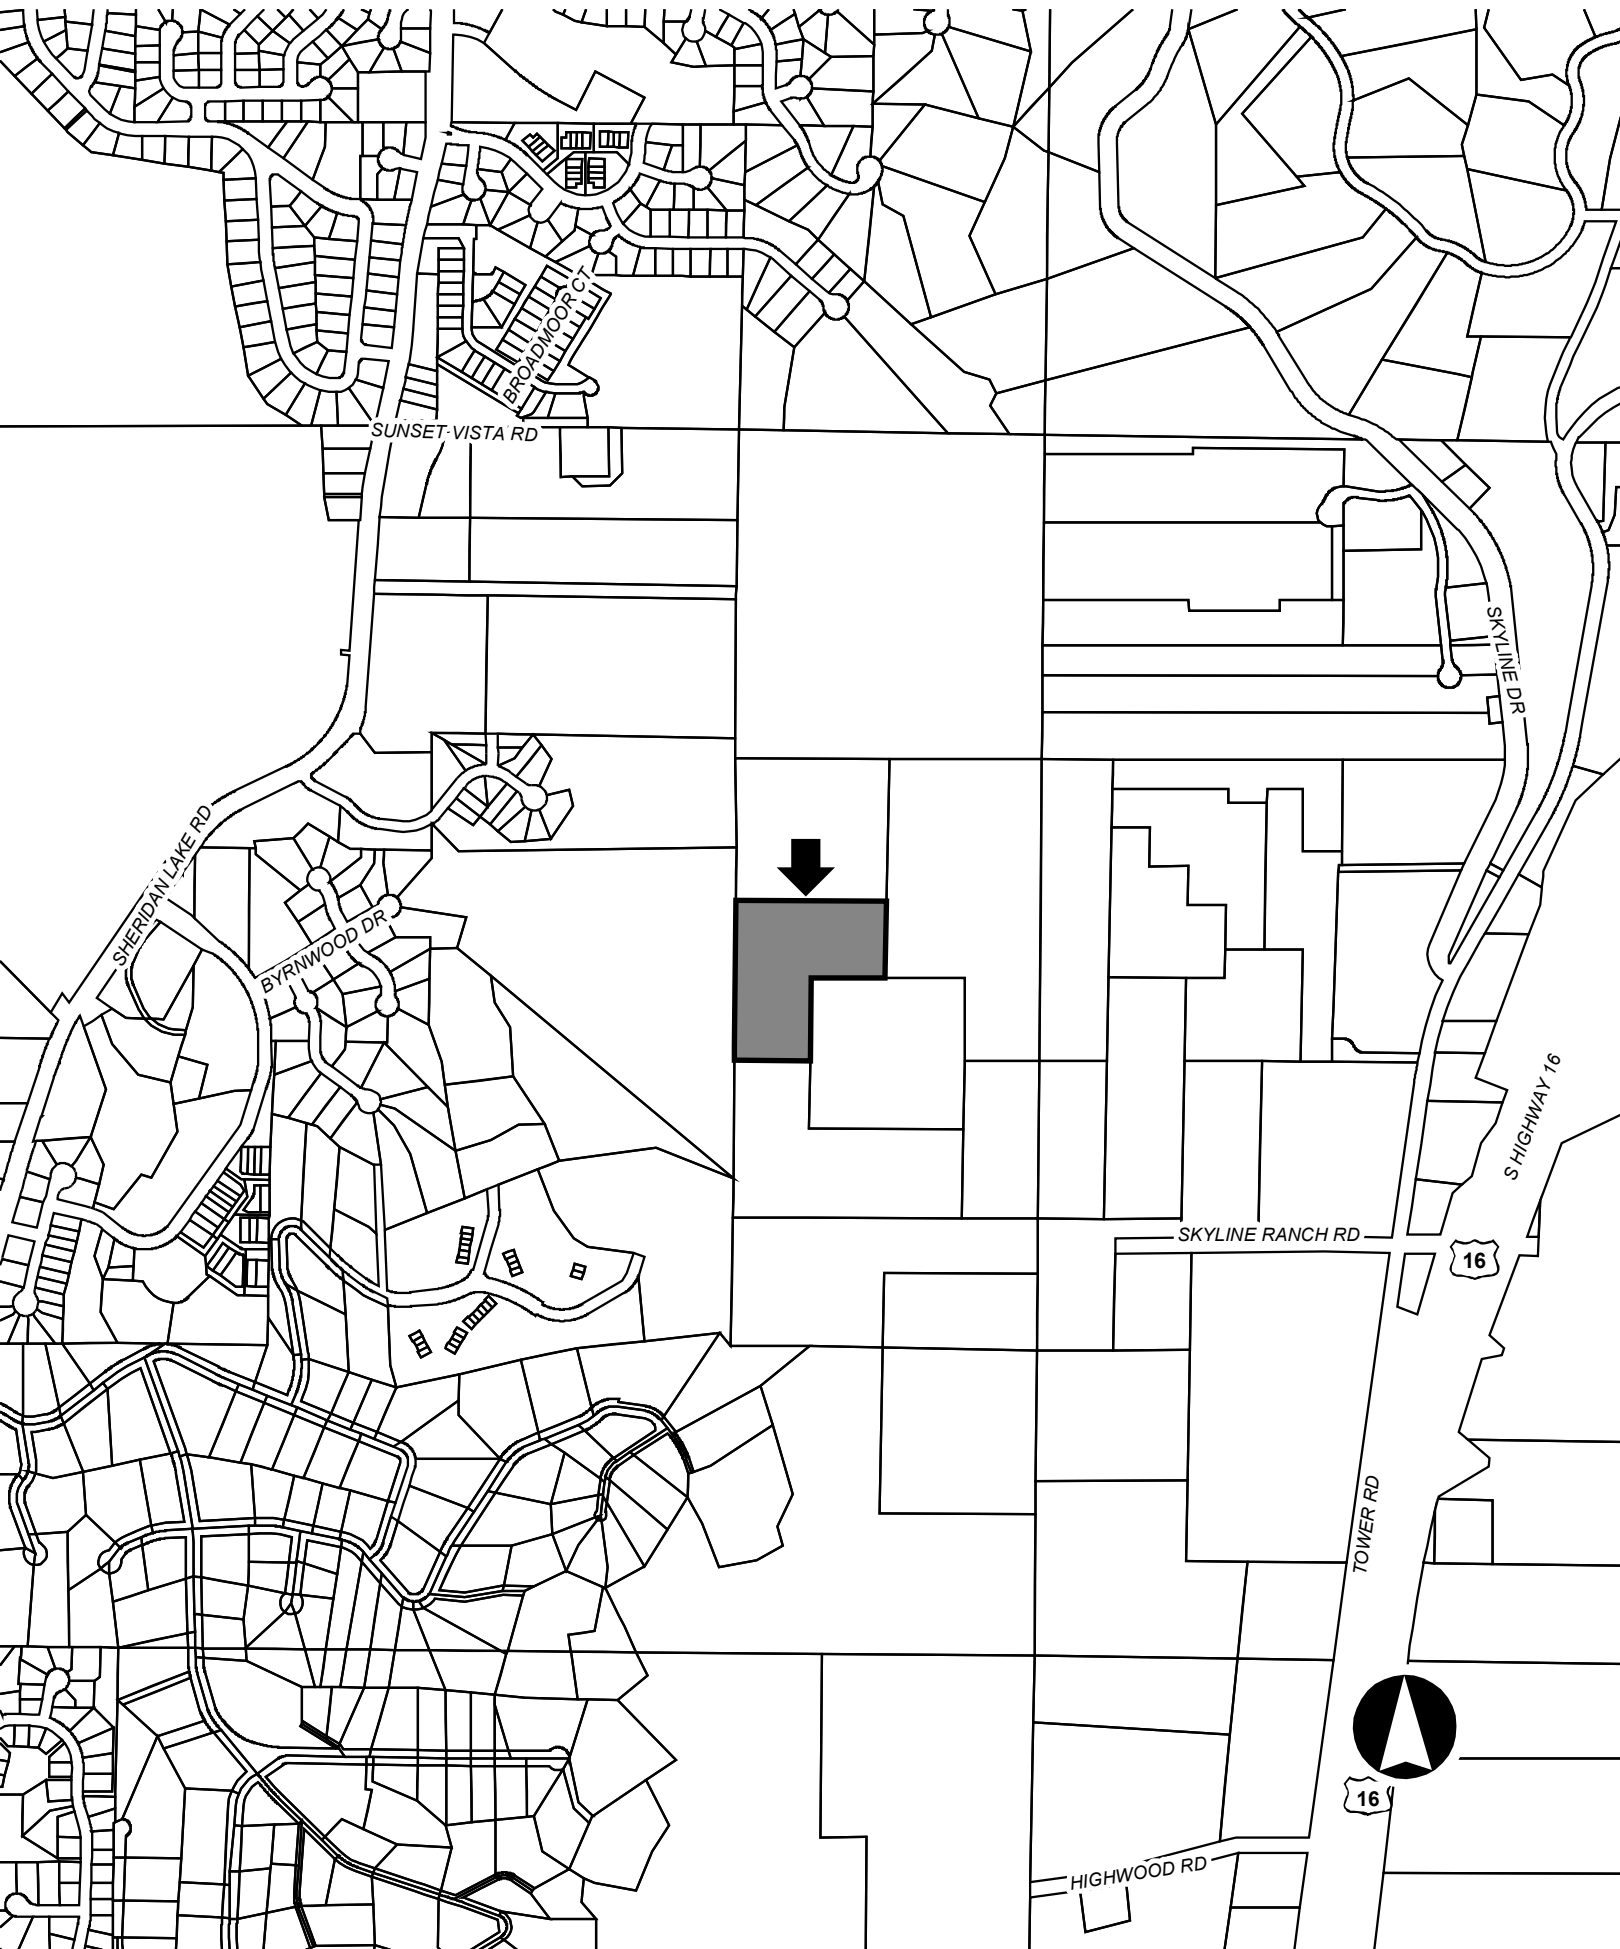

07PL037

SUNSET VISTA RD

BROADMOOR CT

SKYLINE DR

SHERIDAN LAKE RD

BYRWOOD DR

SKYLINE RANCH RD

S HIGHWAY 16

16

TOWER RD

HIGHWOOD RD

16