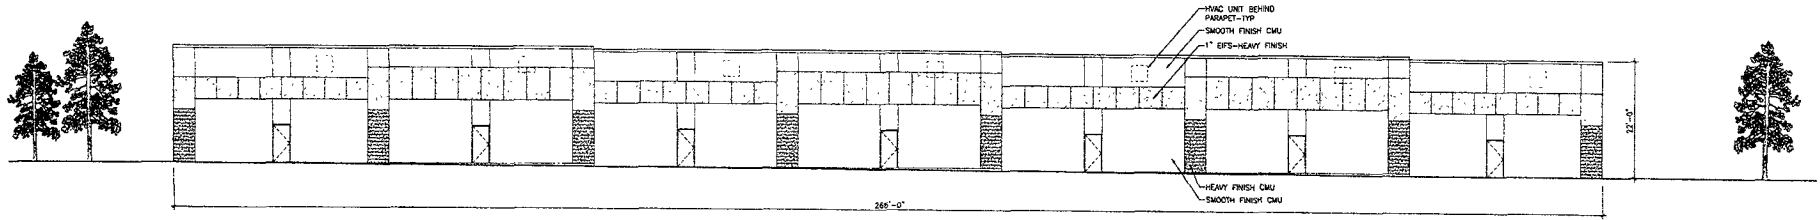

RECEIVED

FEB 09 2007

Rapid City Growth
Management Department

TUSCANY SQUARE SHOPPING CENTER

SCALE: 3/32" = 1'-0"

ISSUED 01/09/07