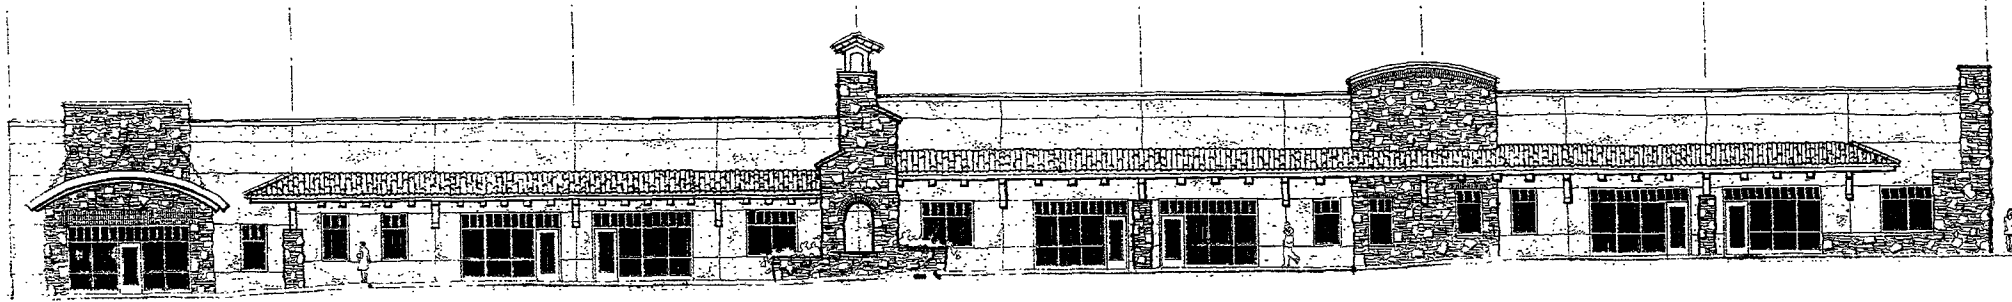

07PD008

RECEIVED

FEB 09 2007

Rapid City
Management

RECEIVED

FEB 09 2007

Rapid City Growth
Management Department

TUSCANY SQUARE SHOPPING CENTER

SCALE: 3/32" = 1'-0"

To Solve To Equal Together
TSP, Inc.
800 Kansas City Street
Rapid City, SD 57701
phone (605) 343-6192
fax (605) 343-7158
www.tspinc.com

ISSUED 01/09/07

07PD008

RECEIVED

FEB 13 2007

Rapid City Growth
Management Department