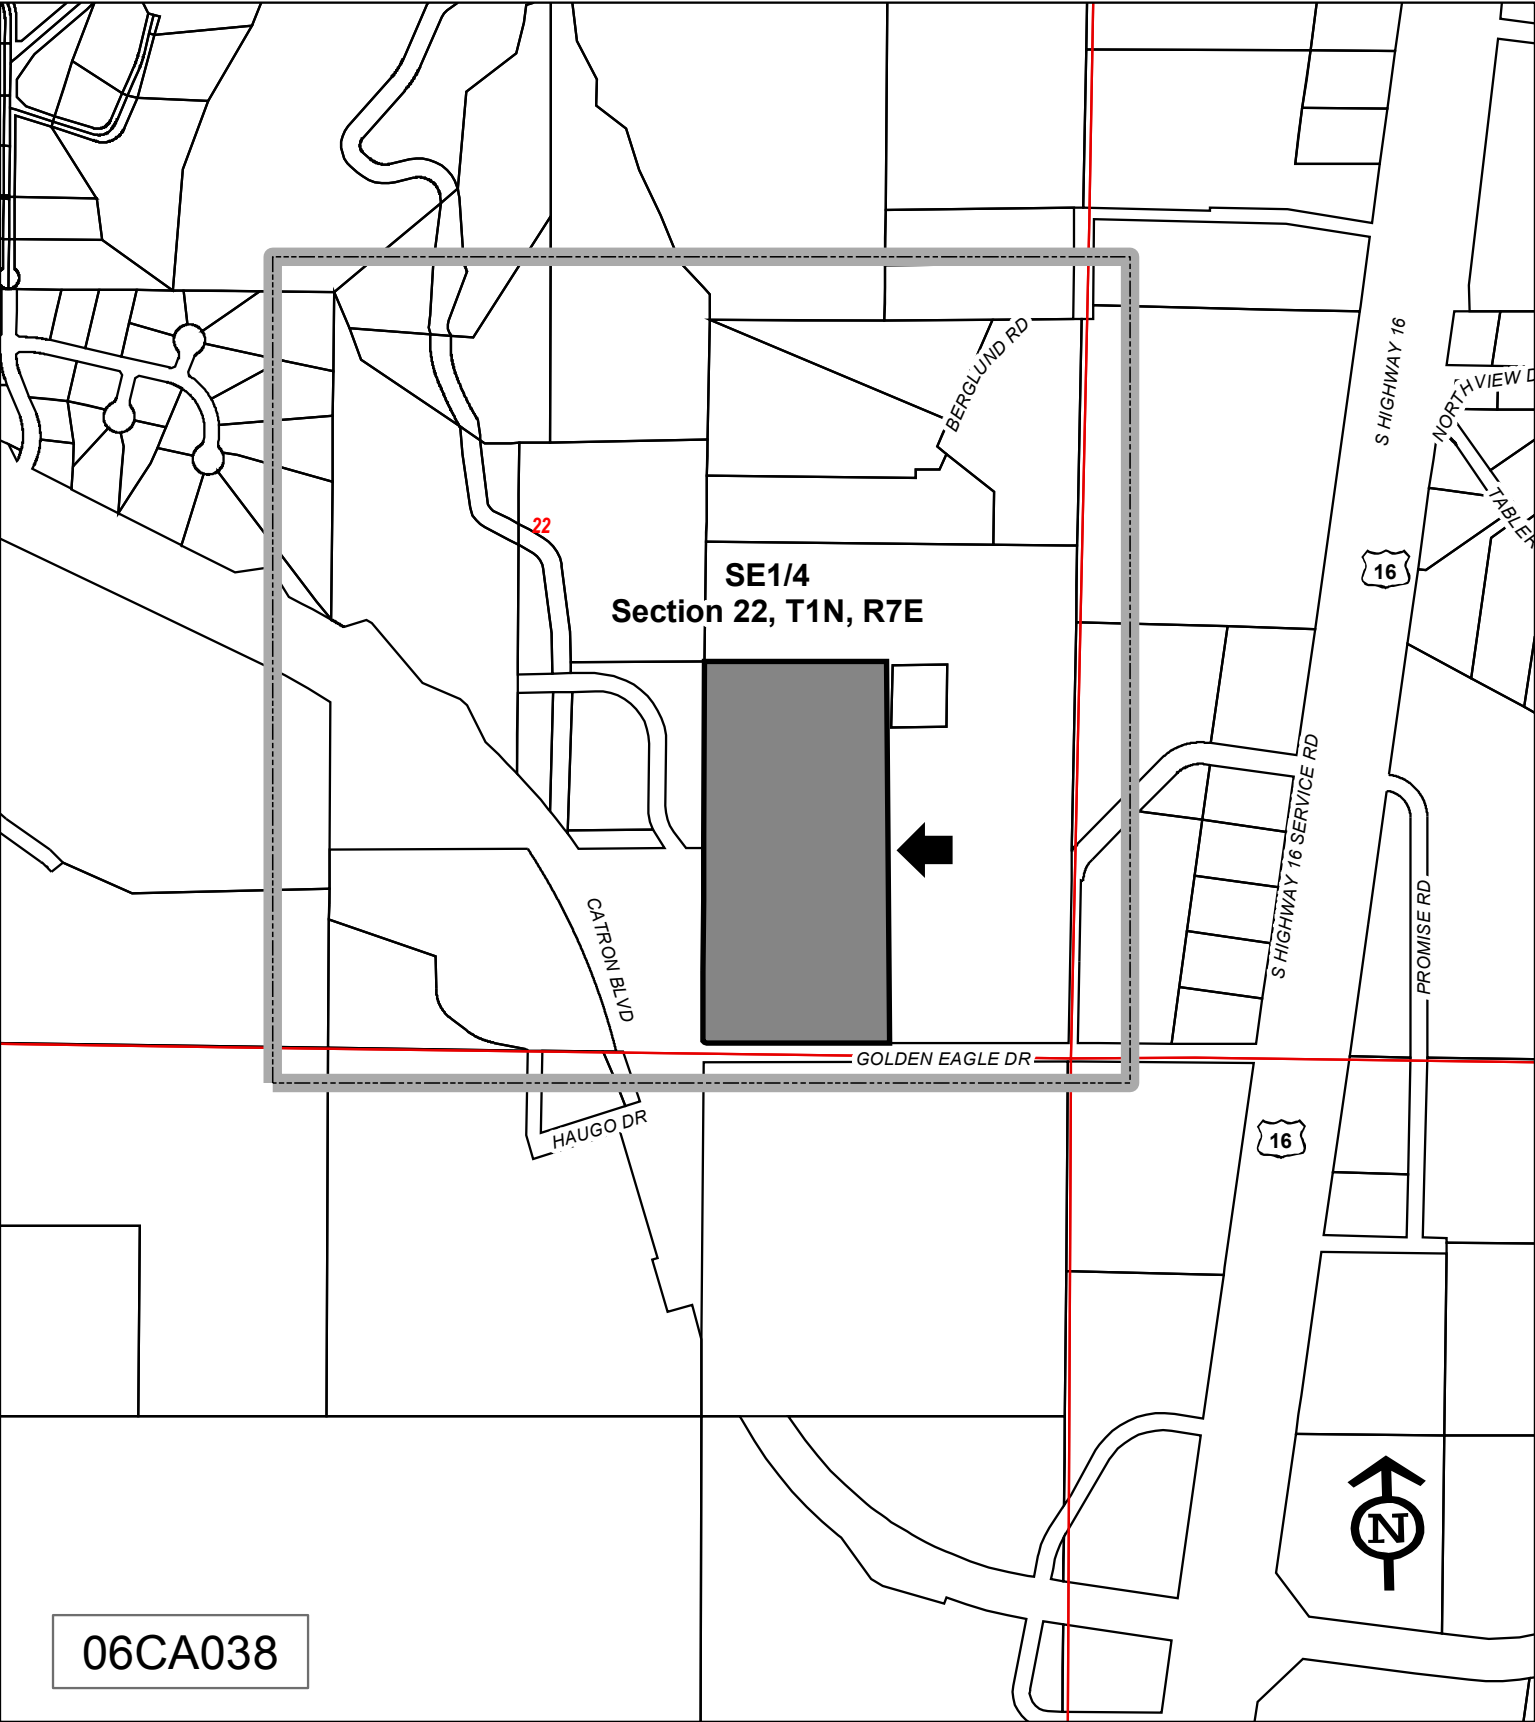

"Exhibit A" to the Resolution Amending the Comprehensive Plan of the City of Rapid City

**SE1/4
Section 22, T1N, R7E**

GOLDEN EAGLE DR

CATRON BLVD

BERGLUND RD

HAUGO DR

S HIGHWAY 16 SERVICE RD

PROMISE RD

NORTHVIEW DR
TABLER

S HIGHWAY 16

16

16

06CA038