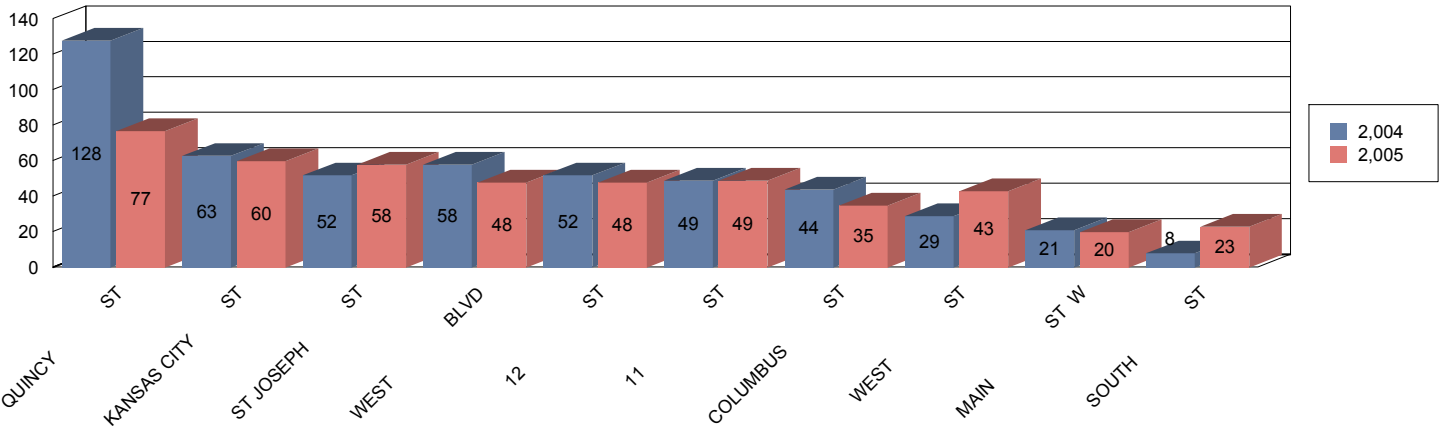

TOP 10 STREETS FOR CALLS FOR SERVICE IN WEST BLVD AREA

January 1 - December 31

RD 402

LIST OF ALL CALLS FOR SERVICE IN RD 402 FOR 2004 AND 2005.

QUINCY

ST

205

LOC_STRING	DATE_REPOR	DOW	TIME_GROUP	CALL_TYPE	
1315 QUINCY ST // 9TH GRADE ACADEMY / RC					17
1315 QUINCY ST // 9TH GRADE ACADEMY / RC	20040210	Tuesday	9-11:59	JVPROB	
1315 QUINCY ST // 9TH GRADE ACADEMY / RC	20040430	Friday	9-11:59	ASLT	
1315 QUINCY ST // 9TH GRADE ACADEMY / RC	20040503	Monday	6-8:59	CHILD	
1315 QUINCY ST // 9TH GRADE ACADEMY / RC	20040512	Wednesday	18-20:59	RUNAWAY	
1315 QUINCY ST // 9TH GRADE ACADEMY / RC	20040525	Tuesday	9-11:59	JVPROB	
1315 QUINCY ST // 9TH GRADE ACADEMY / RC	20040916	Thursday	12-14:59	TRANS	
1315 QUINCY ST // 9TH GRADE ACADEMY / RC	20041025	Monday	12-14:59	JVPROB	
1315 QUINCY ST // 9TH GRADE ACADEMY / RC	20041103	Wednesday	9-11:59	JVPROB	
1315 QUINCY ST // 9TH GRADE ACADEMY / RC	20041118	Thursday	12-14:59	OV	
1315 QUINCY ST // 9TH GRADE ACADEMY / RC	20041118	Thursday	12-14:59	JVPROB	
1315 QUINCY ST // 9TH GRADE ACADEMY / RC	20041124	Wednesday	12-14:59	JVPROB	
1315 QUINCY ST // 9TH GRADE ACADEMY / RC	20050316	Wednesday	12-14:59	TRANS	
1315 QUINCY ST // 9TH GRADE ACADEMY / RC	20050629	Wednesday	6-8:59	DPP	
1315 QUINCY ST // 9TH GRADE ACADEMY / RC	20050705	Tuesday	6-8:59	DPP	
1315 QUINCY ST // 9TH GRADE ACADEMY / RC	20050913	Tuesday	9-11:59	TRANS	
1315 QUINCY ST // 9TH GRADE ACADEMY / RC	20050916	Friday	12-14:59	CIV	
1315 QUINCY ST // 9TH GRADE ACADEMY / RC	20050929	Thursday	15-17:59	OTHER	
1021 QUINCY ST // SWEENEY HOUSE / RC					13
1021 QUINCY ST // SWEENEY HOUSE / RC	20040306	Saturday	15-17:59	THEFT	
1021 QUINCY ST // SWEENEY HOUSE / RC	20040308	Monday	15-17:59	FOLL	
1021 QUINCY ST // SWEENEY HOUSE / RC	20040310	Wednesday	6-8:59	ATL	
1021 QUINCY ST // SWEENEY HOUSE / RC	20040523	Sunday	12-14:59	911	
1021 QUINCY ST // SWEENEY HOUSE / RC	20040613	Sunday	12-14:59	CIV	
1021 QUINCY ST // SWEENEY HOUSE / RC	20040621	Monday	21-23:59	VCOMP	
1021 QUINCY ST // SWEENEY HOUSE / RC	20040625	Friday	15-17:59	DIST	
1021 QUINCY ST // SWEENEY HOUSE / RC	20040910	Friday	18-20:59	CHILD	
1021 QUINCY ST // SWEENEY HOUSE / RC	20041120	Saturday	12-14:59	DRUG	
1021 QUINCY ST // SWEENEY HOUSE / RC	20041130	Tuesday	9-11:59	SUSP	
1021 QUINCY ST // SWEENEY HOUSE / RC	20050111	Tuesday	18-20:59	DIST	
1021 QUINCY ST // SWEENEY HOUSE / RC	20050812	Friday	0-2:59	DIST	
1021 QUINCY ST // SWEENEY HOUSE / RC	20050908	Thursday	18-20:59	MSG	