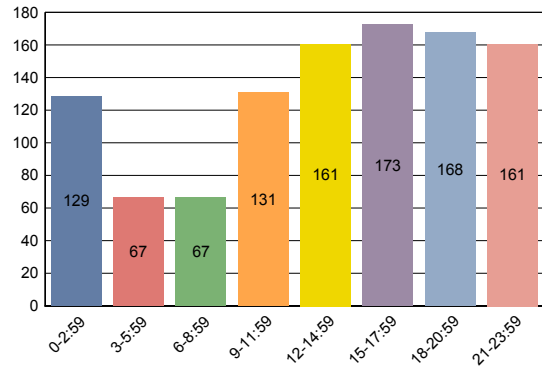

**LIST OF ALL CALLS FOR SERVICE IN RD 402 FOR 2003 AND 2004.**

**BLK KANSAS CITY ST**

**1**

LOC_STRING	DATE_REPOR	DOW	TIME_GROUP	CALL_TYPE
<b>1300 BLK KANSAS CITY ST /</b>				<b>1</b>
1300 BLK KANSAS CITY ST /	20040325	Thursday	18-20:59	PARK

**CALLS FOR SERVICE BY DAY OF WEEK**

**CALLS FOR SERVICE BY TIME GROUP**

**CALLS FOR SERVICE BY CALL TYPE**

**TOTAL # CALLS FOR SERVICE FOR JAN - DEC:**

**1,068**