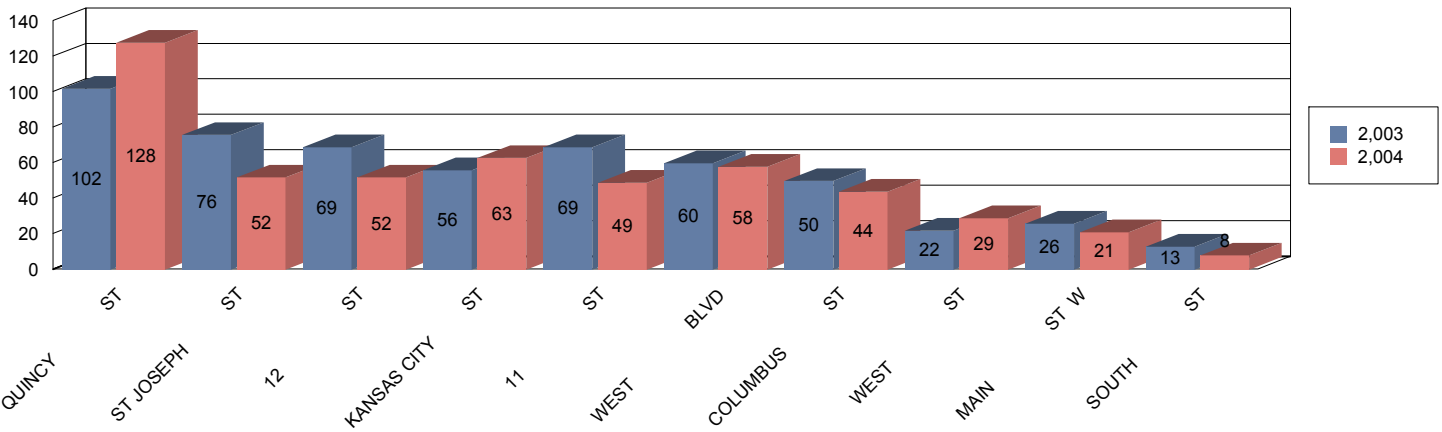

# TOP 10 STREETS FOR CALLS FOR SERVICE IN WEST BLVD AREA

January 1 - December 31

RD 402