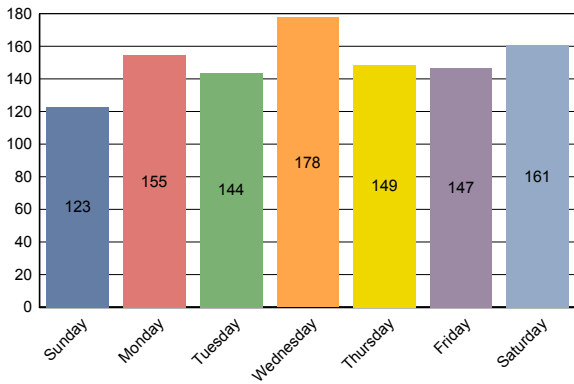

LIST OF ALL CALLS FOR SERVICE IN RD 402 FOR 2003 AND 2004.

BLK KANSAS CITY ST

1

LOC_STRING	DATE_REPOR	DOW	TIME_GROUP	CALL_TYPE
1300 BLK KANSAS CITY ST /				1
1300 BLK KANSAS CITY ST /	20040325	Thursday	18-20:59	PARK

CALLS FOR SERVICE BY DAY OF WEEK