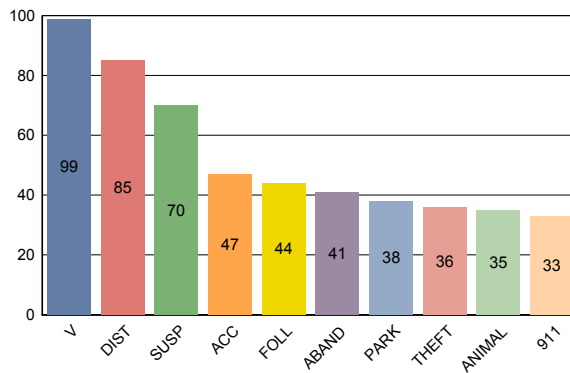

CALLS FOR SERVICE BY CALL TYPE

TOTAL # CALLS FOR SERVICE FOR JAN - DEC:

1,068