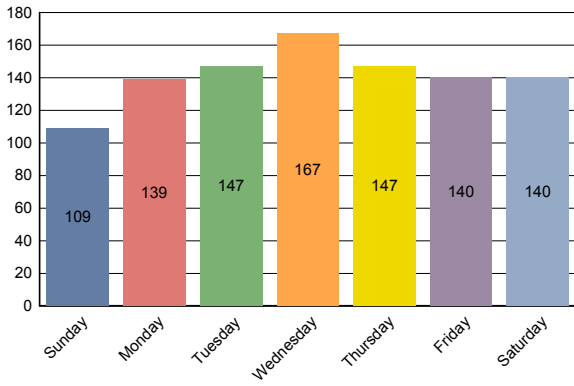

**LIST OF ALL CALLS FOR SERVICE IN RD 402 FOR 2004 AND 2005.**

**CALLS FOR SERVICE BY DAY OF WEEK**

**CALLS FOR SERVICE BY TIME GROUP**

**CALLS FOR SERVICE BY CALL TYPE**

**TOTAL # CALLS FOR SERVICE FOR JAN - DEC:**