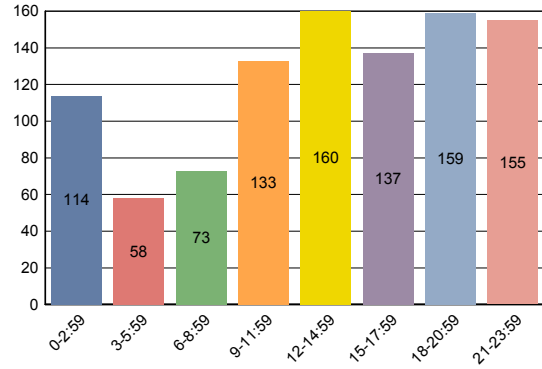

**LIST OF ALL CALLS FOR SERVICE IN RD 402 FOR 2004 AND 2005.**

**CALLS FOR SERVICE BY DAY OF WEEK**

**CALLS FOR SERVICE BY TIME GROUP**

**CALLS FOR SERVICE BY CALL TYPE**

**TOTAL # CALLS FOR SERVICE FOR JAN - DEC:**