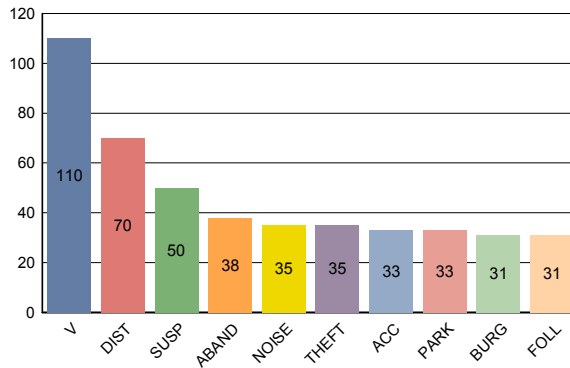

**LIST OF ALL CALLS FOR SERVICE IN RD 402 FOR 2004 AND 2005.**

**CALLS FOR SERVICE BY DAY OF WEEK**

**CALLS FOR SERVICE BY TIME GROUP**

**CALLS FOR SERVICE BY CALL TYPE**

**TOTAL # CALLS FOR SERVICE FOR JAN - DEC:**