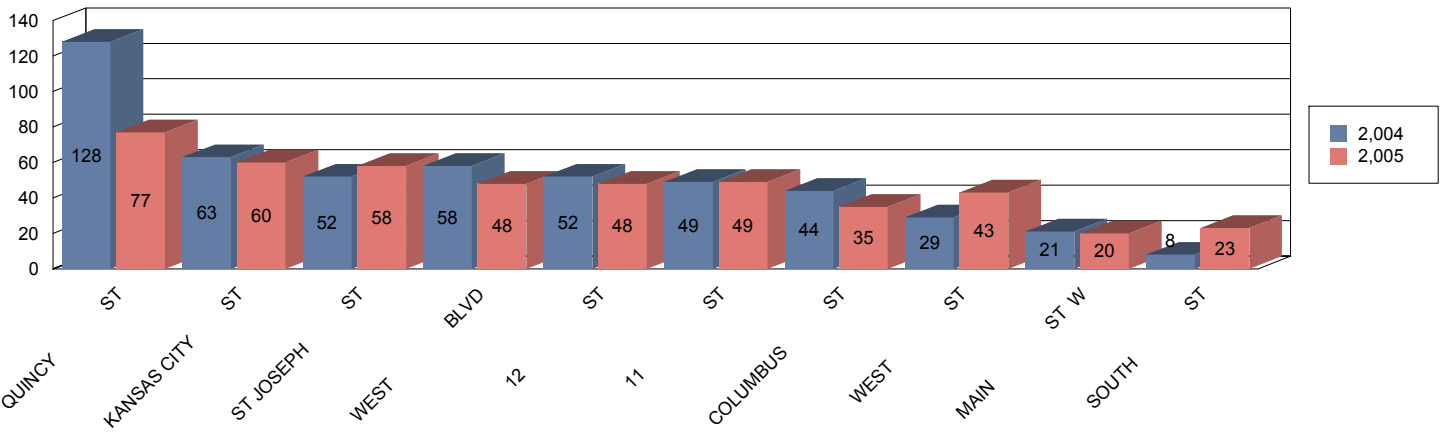

# TOP 10 STREETS FOR CALLS FOR SERVICE IN WEST BLVD AREA

January 1 - December 31

RD 402