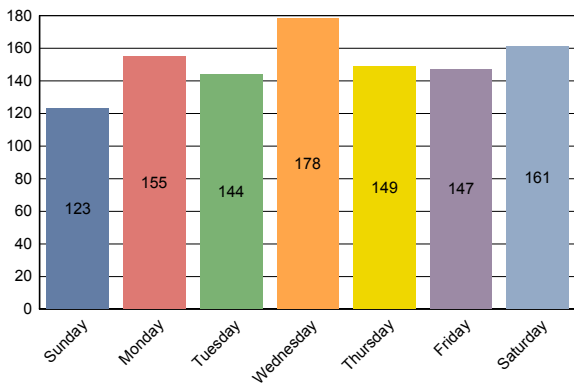

LIST OF ALL CALLS FOR SERVICE IN RD 402 FOR 2003 AND 2004.

BLK KANSAS CITY ST

1

LOC_STRING	DATE_REPOR	DOW	TIME_GROUP	CALL_TYPE
1300 BLK KANSAS CITY ST /				1
1300 BLK KANSAS CITY ST /	20040325	Thursday	18-20:59	PARK

CALLS FOR SERVICE BY DAY OF WEEK