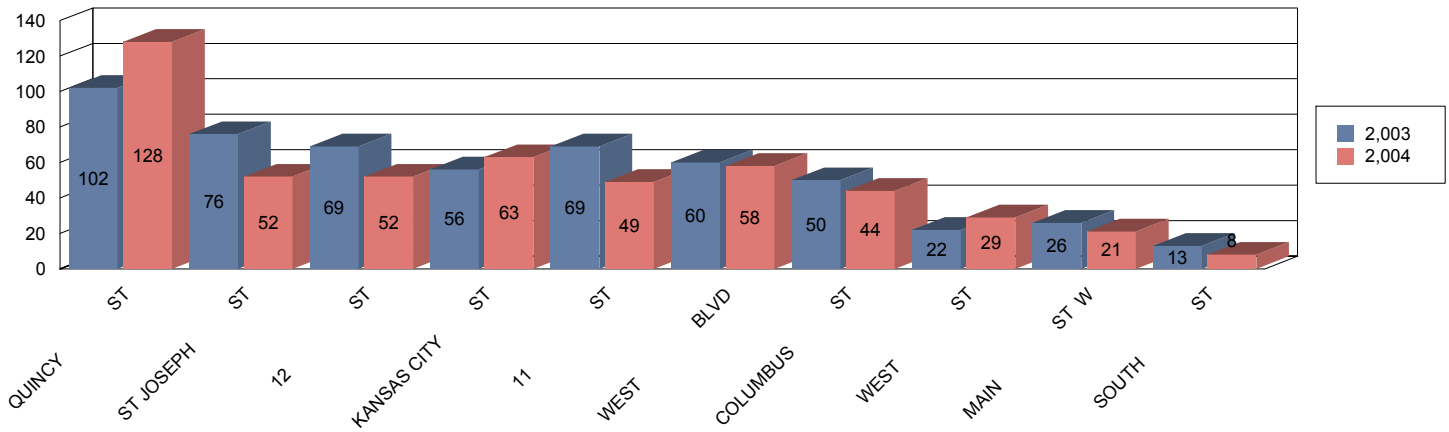

# TOP 10 STREETS FOR CALLS FOR SERVICE IN WEST BLVD AREA

January 1 - December 31

RD 402