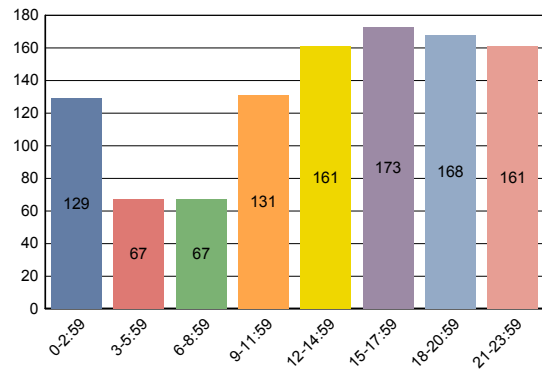

**LIST OF ALL CALLS FOR SERVICE IN RD 402 FOR 2003 AND 2004.**

**BLK KANSAS CITY ST**

**1**

LOC_STRING	DATE_REPOR	DOW	TIME_GROUP	CALL_TYPE
<b>1300 BLK KANSAS CITY ST /</b>				<b>1</b>
1300 BLK KANSAS CITY ST /	20040325	Thursday	18-20:59	PARK

**CALLS FOR SERVICE BY DAY OF WEEK**

**CALLS FOR SERVICE BY TIME GROUP**

**CALLS FOR SERVICE BY CALL TYPE**

**TOTAL # CALLS FOR SERVICE FOR JAN - DEC:**

**1,068**