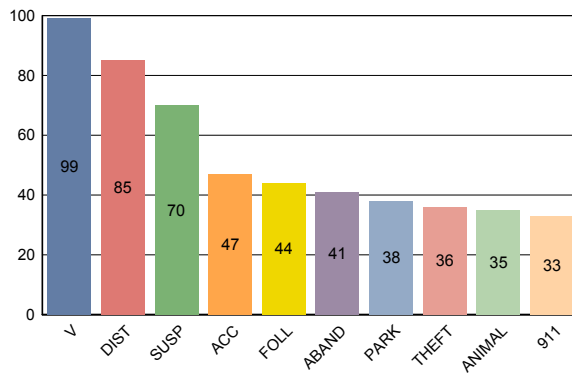

CALLS FOR SERVICE BY CALL TYPE

TOTAL # CALLS FOR SERVICE FOR JAN - DEC:

1,068