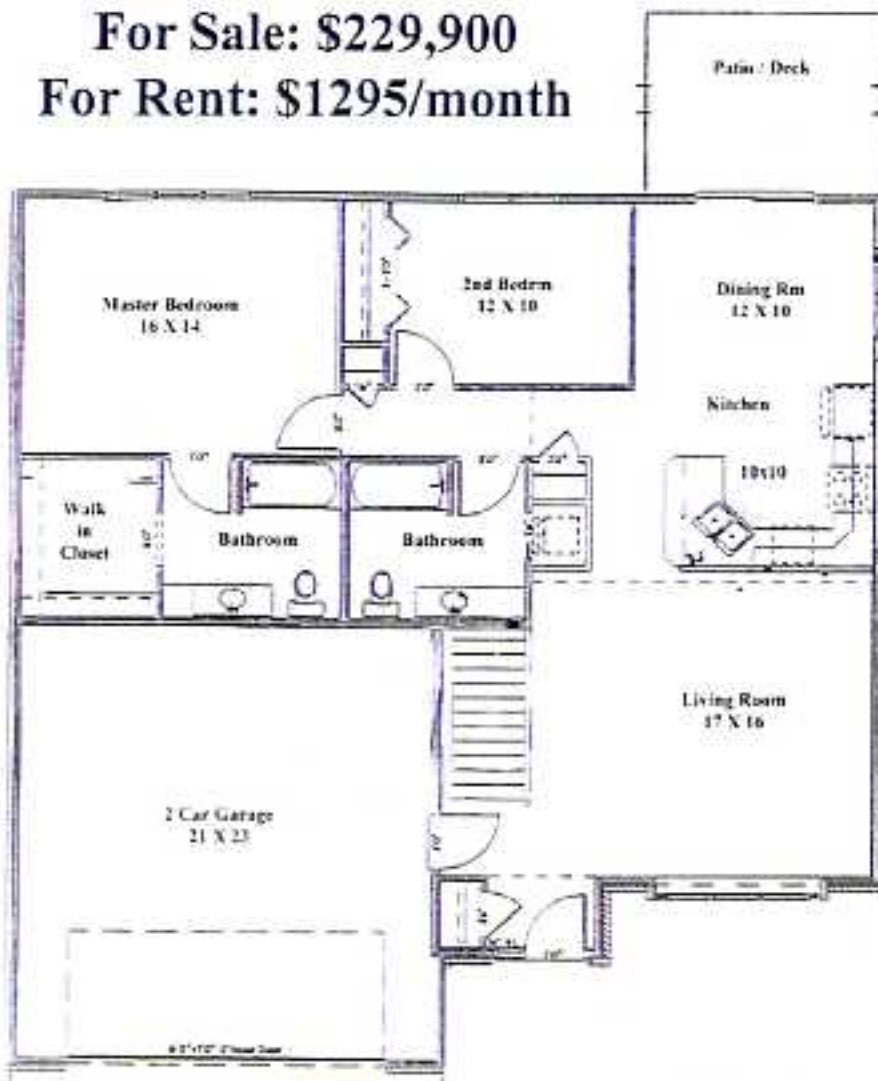

1200+ Sq. Ft. AND SINGLE CAR GARAGE

For Sale: \$209,900
For Rent: \$1095/month

Deck/Patio

- Safety with One Level Living and Yard lights
- Handicap friendly access
- Abundant Natural Lighting with large windows
- Floor Plans that flow with your life style
- Attractive Warm Open Kitchen
- Vaulted Ceilings add to spaciousness
- Protective Covenants in place
- Lawns & Sprinkler System in front and back
- On-site services increase your independence

1216 Sq. Ft. Living Area
 324 Sq. Ft. Garage Area

Carol Simpson 431-8406
Roger Beck 484-8960

Fountain Springs
Real Estate

1400+ Sq. Ft. AND DOUBLE CAR GARAGE

For Sale: \$229,900
For Rent: \$1295/month

- Safety with One Level Living and Yard lights
- Handicap friendly access
- Abundant Natural Lighting with large windows
- Floor Plans that flow with your life style
- Attractive Warm Open Kitchen
- Vaulted Ceilings add to spaciousness
- Protective Covenants in place
- Lawns & Sprinkler System in front and back
- On-site services increase your independence