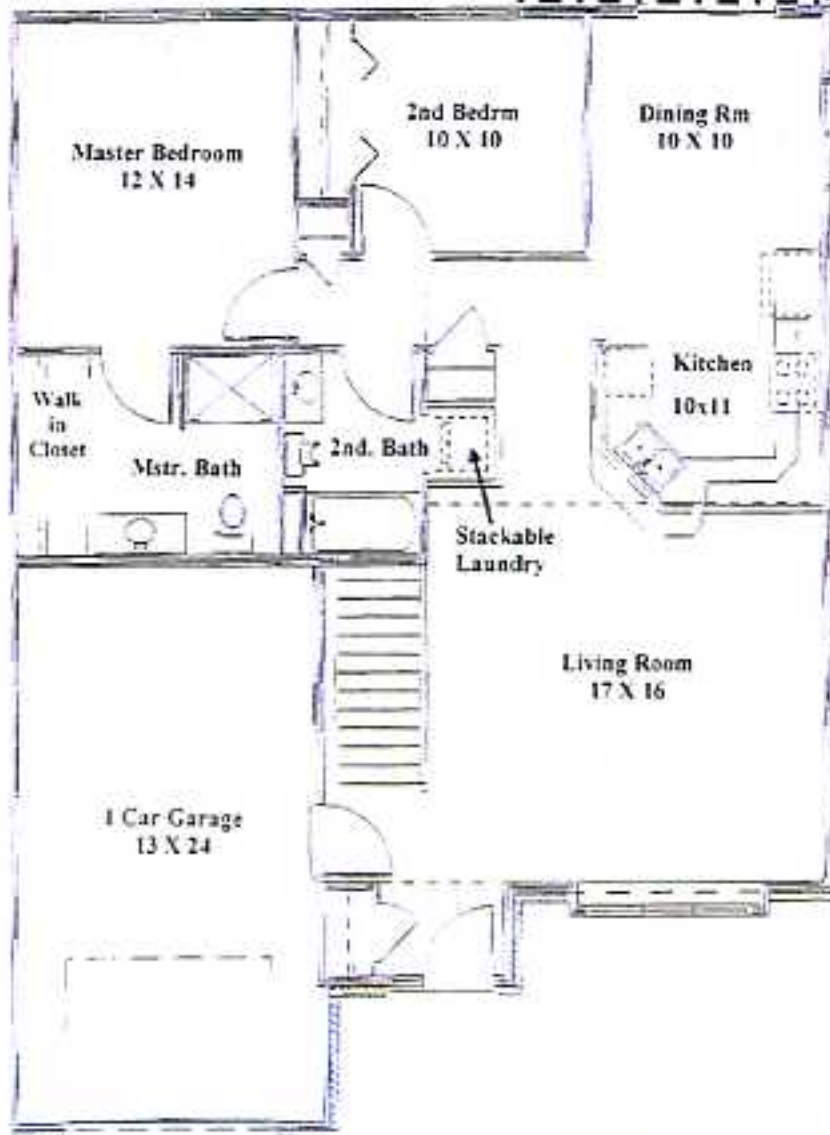

1200+ Sq. Ft. AND SINGLE CAR GARAGE

For Sale: \$209,900
For Rent: \$1095/month

Deck/Patio

- Safety with One Level Living and Yard lights
- Handicap friendly access
- Abundant Natural Lighting with large windows
- Floor Plans that flow with your life style
- Attractive Warm Open Kitchen
- Vaulted Ceilings add to spaciousness
- Protective Covenants in place
- Lawns & Sprinkler System in front and back
- On-site services increase your independence

1216 Sq. Ft. Living Area
 324 Sq. Ft. Garage Area

Carol Simpson 431-8406
Roger Beck 484-8960

Fountain Springs
Real Estate

1400+ Sq. Ft. AND DOUBLE CAR GARAGE

For Sale: \$229,900
For Rent: \$1295/month

- Safety with One Level Living and Yard lights
- Handicap friendly access
- Abundant Natural Lighting with large windows
- Floor Plans that flow with your life style
- Attractive Warm Open Kitchen
- Vaulted Ceilings add to spaciousness
- Protective Covenants in place
- Lawns & Sprinkler System in front and back
- On-site services increase your independence